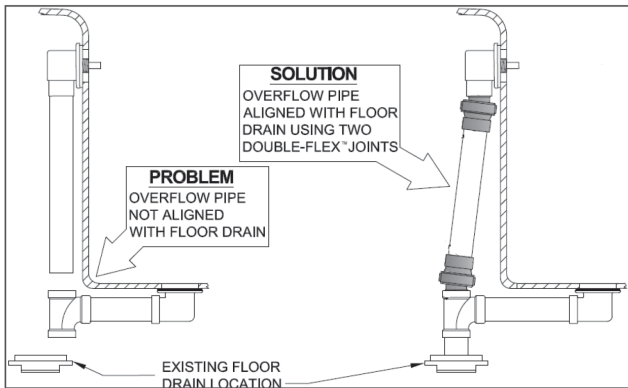

DoubleFlex

Bath waste installations just became faster and easier. **DoubleFlex** is designed to handle misalignment problems using patented swivel joints at the overflow head and at the sanitary tee.

- 1-1/2" Female x 1-1/2" Male Schedule 40
- Approved for all Drain, Waste, and Vent applications
- Comes Packaged in Clamshell Packaging
- All BWO40S Schedule 40 Cable Drains include 2 DoubleFlex Fittings*

*One DoubleFlex fitting is pre-glued to the overflow head.

Available in PVC and ABS.

Problem/Scenario 1