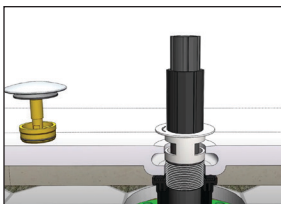

How Does It Work?

Step 1: Install Deck Flange

Step 2: Measure distance from bottom of the tub to the floor; cut tail piece to length

Step 3: Slide tub and align drain holes

Step 4: Using the long tool, pull the tail piece to create seal underneath the tub