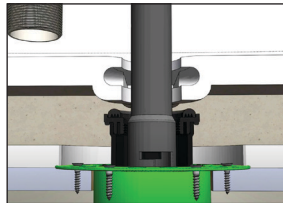

Step 4: Using the long tool, pull the tail piece to create seal underneath the tub