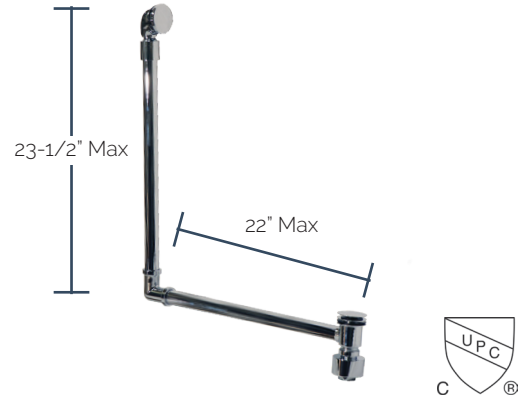

Exposed Direct Outlet Bath Waste & Overflow with Swivel Neck & EZ-Click™ Drain

BDEXP2

Designed for tubs requiring exposed bath waste and overflow.

- Fully Plated Solid Brass Body
- 17 Gauge Tube
- Swivel Overflow Neck
- Designer Face Plate with No Holes
- Deluxe EZ-Click™ Drain

Standard Finishes

BDEXP2/BRN	Brushed Nickel	$ 790
BDEXP2/CHBRZ	Champagne Bronze	$ 1218
BDEXP2/CPB	Polished Chrome	$ 647
BDEXP2/MB	Matte Black	$ 861
BDEXP2/PN	Polished Nickel	$ 790
BDEXP2/ULB	Unlacquered Brass	$ 647

Group 1 Finishes

All Group 1 Finishes **$ 1377**

Group 2 Finishes

All Group 2 Finishes **$ 1624**

Exposed Direct Outlet Bath Waste & Overflow with Swivel Neck & EZ-Click™ Drain (Extended)

BDEXP2-VA

Designed for tubs requiring exposed bath waste and overflow and a longer horizontal drain pipe.

- Fully Plated Solid Brass Body
- 17 Gauge Tube
- Swivel Overflow Neck
- Designer Face Plate with No Holes
- Deluxe EZ-Click™ Drain
- 22" Horizontal Tube

Standard Finishes

BDEXP2-VA/BRN	Brushed Nickel	$ 869
BDEXP2-VA/CHBRZ	Champagne Bronze	$ 1337
BDEXP2-VA/CPB	Polished Chrome	$ 721
BDEXP2-VA/MB	Matte Black	$ 944
BDEXP2-VA/PN	Polished Nickel	$ 869
BDEXP2-VA/ULB	Unlacquered Brass	$ 721

Group 1 Finishes

All Group 1 Finishes **$ 1511**