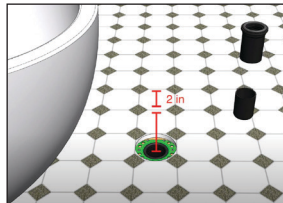

Step 2: Measure distance from bottom of the tub to the floor; cut tail piece to length