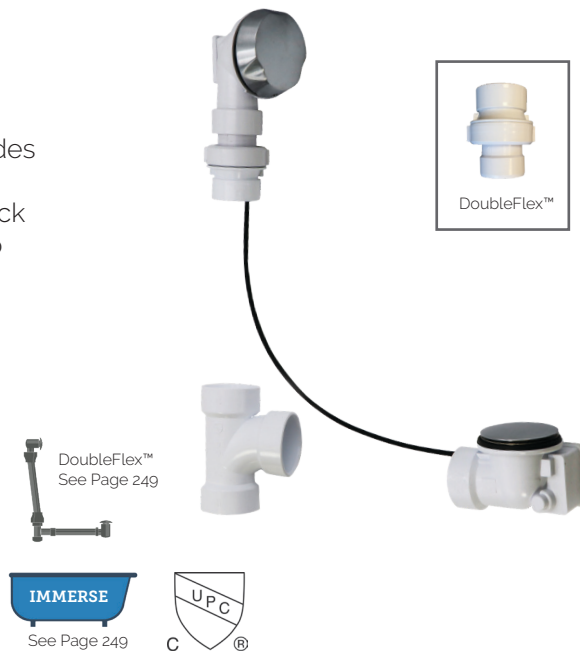

Schedule 40 ABS & PVC Cable Operated Bath Waste & Overflow Drain with Patented Flexible Overflow Neck for 23" to 36" Tub Depths

BWO40S45A2 and BWO40S45P2

Cable operated bath drain with control knob at overflow. Includes a solid brass or plastic molded trim kit. Schedule 40 pipe with brass parts and 1-1/2" drain with patented, flexible overflow neck conforms to any bathtub angle. Available in multiple finishes to match every fixture in your bathroom!

- Schedule 40 ABS or PVC
- Patented Flexible Overflow Control Neck
- Fits 23" to 36" Tub Depths
- Cable Length 39"
- Pipe not included
- Includes 1-1/2" Sanitary Tee
- Innovative DoubleFlex™ Design for Easy Installation

Kit Components:

- BWO40S45A2 or BWO40S45P2
- TRIMM3

ABS with Flexible Overflow Neck BWO40S45A2

Standard Finishes

BWO40S45A2/BRN	Brushed Nickel	$ 343
BWO40S45A2/CHBRZ	Champagne Bronze	$ 512
BWO40S45A2/CPB	Polished Chrome	$ 312
BWO40S45A2/MB	Matte Black	$ 432
BWO40S45A2/ORB	Oil Rubbed Bronze	$ 402
BWO40S45A2/PN	Polished Nickel	$ 343
BWO40S45A2/ULB	Unlacquered Brass	$ 312
BWO40S45A2/VB	Venetian Bronze	$ 402

Group 1 Finishes

All Group 1 Finishes **$ 432**

Group 2 Finishes

All Group 2 Finishes **$ 512**

Other Finishes

BWO40S45A2/BL	Black	$ 258
BWO40S45A2/BNE	Bone	$ 258
BWO40S45A2/BT	Biscuit	$ 258
BWO40S45A2/IW	Ice White	$ 258
BWO40S45A2/PW	Polar White	$ 258
BWO40S45A2/WH	White	$ 258

PVC with Flexible Overflow Neck BWO40S45P2

Standard Finishes

BWO40S45P2/BRN	Brushed Nickel	$ 343
BWO40S45P2/CHBRZ	Champagne Bronze	$ 512
BWO40S45P2/CPB	Polished Chrome	$ 312
BWO40S45P2/MB	Matte Black	$ 432
BWO40S45P2/ORB	Oil Rubbed Bronze	$ 402
BWO40S45P2/PN	Polished Nickel	$ 343
BWO40S45P2/ULB	Unlacquered Brass	$ 312
BWO40S45P2/VB	Venetian Bronze	$ 402

Group 1 Finishes

All Group 1 Finishes **$ 432**

Group 2 Finishes

All Group 2 Finishes **$ 512**

Other Finishes

BWO40S45P2/BL	Black	$ 258
BWO40S45P2/BNE	Bone	$ 258
BWO40S45P2/BT	Biscuit	$ 258
BWO40S45P2/IW	Ice White	$ 258
BWO40S45P2/PW	Polar White	$ 258
BWO40S45P2/WH	White	$ 258

For Cable Operated Rough and Trim Individual Parts Go To Pages 260 - 262