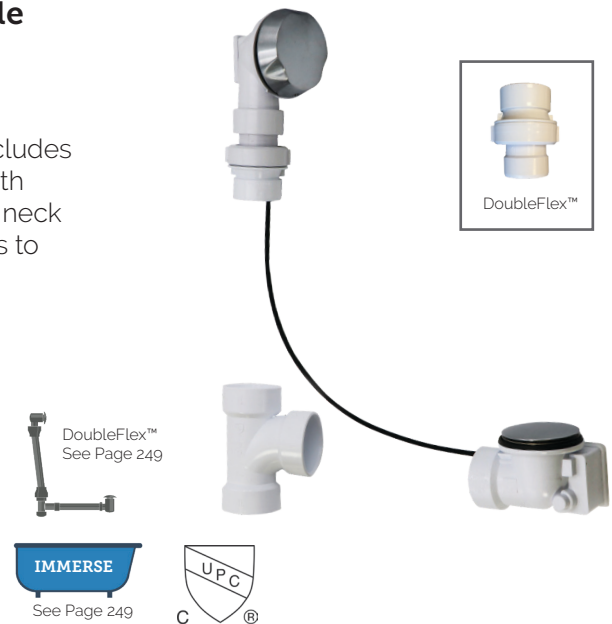

Schedule 40 ABS & PVC Cable Operated Bath Waste & Overflow Drain with Patented Flexible Overflow Neck for 36" to 45" Tub Depths

BWO40S61A2 and BWO40S61P2

Cable operated bath drain with control knob at overflow. Includes a solid brass or plastic molded trim kit. Schedule 40 pipe with brass parts and 1-1/2" drain with patented, flexible overflow neck conforms to any bathtub angle. Available in multiple finishes to match every fixture in your bathroom!

- Schedule 40 ABS or PVC
- Patented Flexible Overflow Control Neck
- Fits 36" to 45" Tub Depths
- Cable Length 50"
- Pipe not included
- Includes 1-1/2" Sanitary Tee
- Innovative DoubleFlex™ Design for Easy Installation

Kit Components:

- BWO40S61A2 or BWO40S61P2
- TRIMM3

ABS with Flexible Overflow Neck BWO40S61A2

Standard Finishes

BWO40S61A2/BRN	Brushed Nickel	$ 374
BWO40S61A2/CHBRZ	Champagne Bronze	$ 544
BWO40S61A2/CPB	Polished Chrome	$ 342
BWO40S61A2/MB	Matte Black	$ 461
BWO40S61A2/ORB	Oil Rubbed Bronze	$ 434
BWO40S61A2/PN	Polished Nickel	$ 374
BWO40S61A2/ULB	Unlacquered Brass	$ 342
BWO40S61A2/VB	Venetian Bronze	$ 434

Group 1 Finishes

All Group 1 Finishes **$ 461**

Group 2 Finishes

All Group 2 Finishes **$ 544**

Other Finishes

BWO40S61A2/BL	Black	$ 289
BWO40S61A2/BNE	Bone	$ 289
BWO40S61A2/BT	Biscuit	$ 289
BWO40S61A2/IW	Ice White	$ 289
BWO40S61A2/PW	Polar White	$ 289
BWO40S61A2/WH	White	$ 289

PVC with Flexible Overflow Neck BWO40S61P2

Standard Finishes

BWO40S61P2/BRN	Brushed Nickel	$ 374
BWO40S61P2/CHBRZ	Champagne Bronze	$ 544
BWO40S61P2/CPB	Polished Chrome	$ 342
BWO40S61P2/MB	Matte Black	$ 461
BWO40S61P2/ORB	Oil Rubbed Bronze	$ 434
BWO40S61P2/PN	Polished Nickel	$ 374
BWO40S61P2/ULB	Unlacquered Brass	$ 342
BWO40S61P2/VB	Venetian Bronze	$ 434

Group 1 Finishes

All Group 1 Finishes **$ 461**

Group 2 Finishes

All Group 2 Finishes **$ 544**

Other Finishes

BWO40S61P2/BL	Black	$ 289
BWO40S61P2/BNE	Bone	$ 289
BWO40S61P2/BT	Biscuit	$ 289
BWO40S61P2/IW	Ice White	$ 289
BWO40S61P2/PW	Polar White	$ 289
BWO40S61P2/WH	White	$ 289

For Cable Operated Rough and Trim Individual Parts Go To Pages 260 - 262