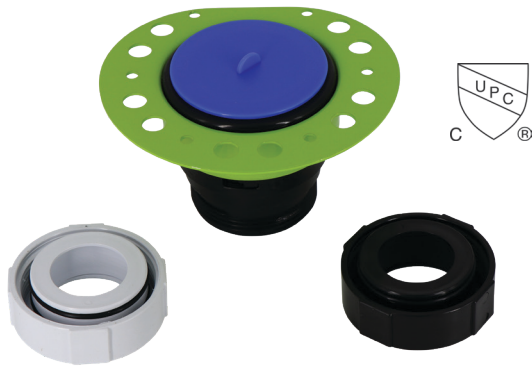

Group 1 Finishes

All Group 1 Finishes \$ 245

Group 2 Finishes

All Group 2 Finishes \$ 313

Tub Docking Station – Spacer

BDWOF-DS/SPACER

\$ 4

- This spacer is required for installation on tubs between 3/4" to 1-1/4" thick at the drain hole
- Not needed for tubs thicker than 1-1/4"
- Buna-N rubber seals against underside of tub