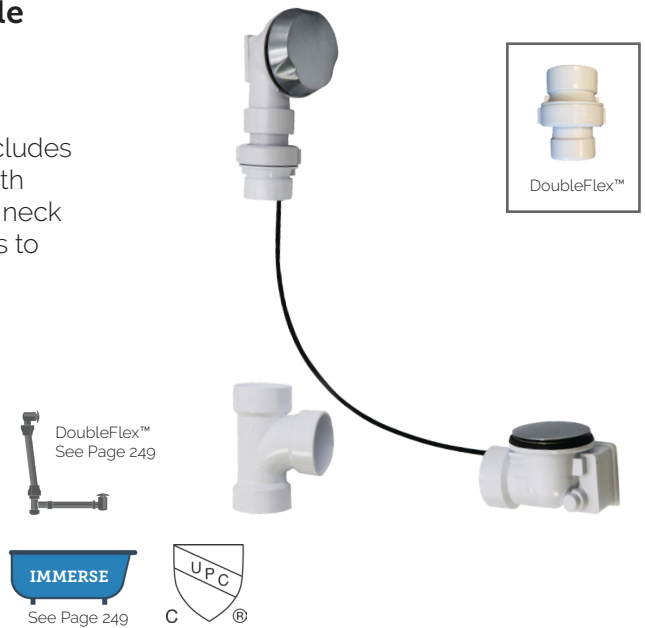

Schedule 40 ABS & PVC Cable Operated Bath Waste & Overflow Drain with Patented Flexible Overflow Neck for 12" to 22" Tub Depths

BWO40S22A2 and BWO40S22P2

Cable operated bath drain with control knob at overflow. Includes a solid brass or plastic molded trim kit. Schedule 40 pipe with brass parts and 1-1/2" drain with patented, flexible overflow neck conforms to any bathtub angle. Available in multiple finishes to match every fixture in your bathroom!

- Schedule 40 ABS or PVC
- Patented Flexible Overflow Control Neck
- Fits 12" to 22" Tub Depths
- Cable Length 27"
- Pipe not included
- Includes 1-1/2" Sanitary Tee
- Innovative DoubleFlex™ Design for Easy Installation

Kit Components:

- BWO40S22A2 or BWO40S22P2
- TRIMM3

ABS with Flexible Overflow Neck BWO40S22A2

Standard Finishes

BWO40S22A2/BRN	Brushed Nickel	$ 326
BWO40S22A2/CHBRZ	Champagne Bronze	$ 495
BWO40S22A2/CPB	Polished Chrome	$ 293
BWO40S22A2/MB	Matte Black	$ 413
BWO40S22A2/ORB	Oil Rubbed Bronze	$ 384
BWO40S22A2/PN	Polished Nickel	$ 326
BWO40S22A2/ULB	Unlacquered Brass	$ 293
BWO40S22A2/VB	Venetian Bronze	$ 384

Group 1 Finishes

All Group 1 Finishes **$ 413**

Group 2 Finishes

All Group 2 Finishes **$ 495**

Other Finishes

BWO40S22A2/BL	Black	$ 240
BWO40S22A2/BNE	Bone	$ 240
BWO40S22A2/BT	Biscuit	$ 240
BWO40S22A2/IW	Ice White	$ 240
BWO40S22A2/PW	Polar White	$ 240
BWO40S22A2/WH	White	$ 240

PVC with Flexible Overflow Neck BWO40S22P2

Standard Finishes

BWO40S22P2/BRN	Brushed Nickel	$ 326
BWO40S22P2/CHBRZ	Champagne Bronze	$ 495
BWO40S22P2/CPB	Polished Chrome	$ 293
BWO40S22P2/MB	Matte Black	$ 413
BWO40S22P2/ORB	Oil Rubbed Bronze	$ 384
BWO40S22P2/PN	Polished Nickel	$ 326
BWO40S22P2/ULB	Unlacquered Brass	$ 293
BWO40S22P2/VB	Venetian Bronze	$ 384

Group 1 Finishes

All Group 1 Finishes **$ 413**

Group 2 Finishes

All Group 2 Finishes **$ 495**

Other Finishes

BWO40S22P2/BL	Black	$ 240
BWO40S22P2/BNE	Bone	$ 240
BWO40S22P2/BT	Biscuit	$ 240
BWO40S22P2/IW	Ice White	$ 240
BWO40S22P2/PW	Polar White	$ 240
BWO40S22P2/WH	White	$ 240

For Cable Operated Rough and Trim Individual Parts Go To Pages 260 - 262