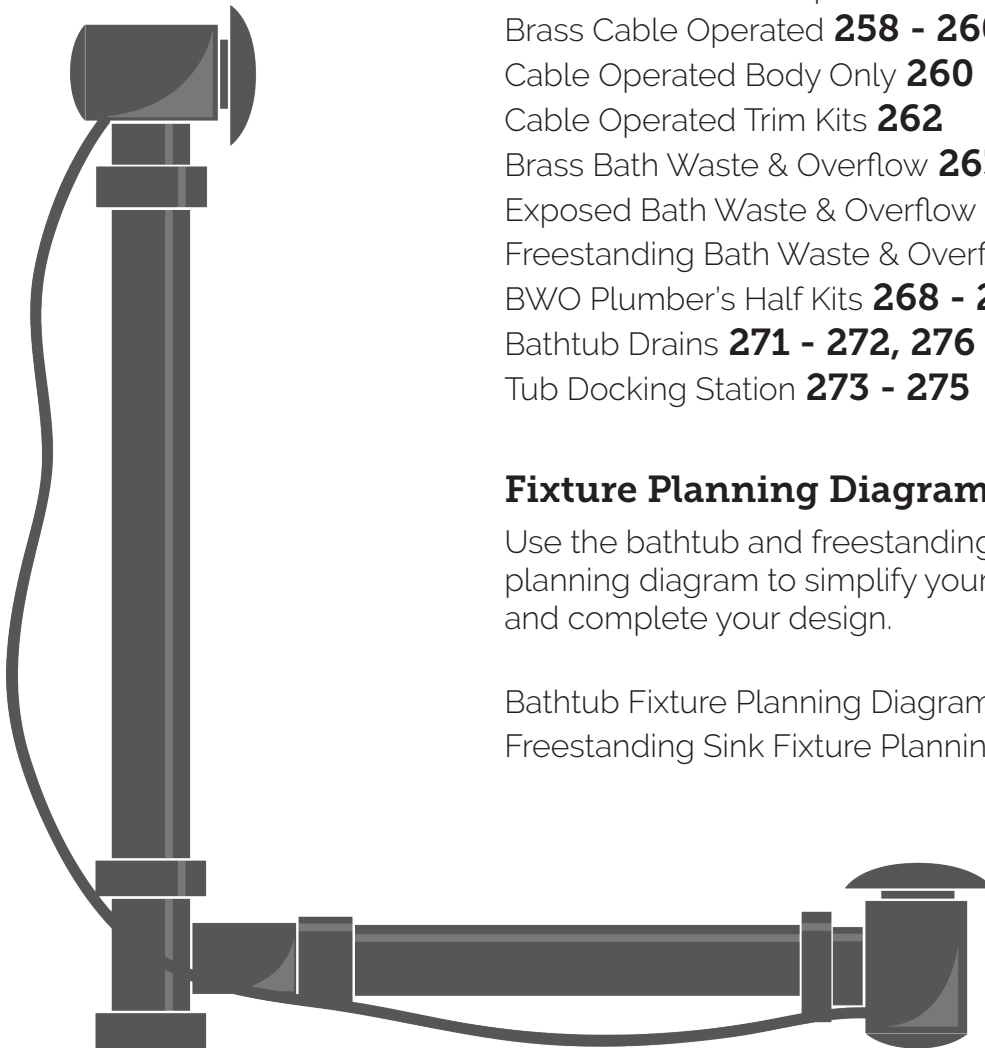

Fixture Planning Diagrams

Use the bathtub and freestanding bathtub fixture planning diagram to simplify your product selection and complete your design.

Bathtub Fixture Planning Diagram	17
Freestanding Sink Fixture Planning Diagram	18

DoubleFlex

Bath waste installations just became faster and easier. **DoubleFlex** is designed to handle misalignment problems using patented swivel joints at the overflow head and at the sanitary tee.

- 1-1/2" Female x 1-1/2" Male Schedule 40
- Approved for all Drain, Waste, and Vent applications
- Comes Packaged in Clamshell Packaging
- All BWO40S Schedule 40 Cable Drains include 2 DoubleFlex Fittings*