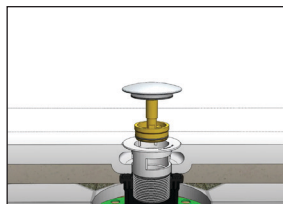

Step 6: Install the drain stopper

Standard Finishes

BDWOF-DS/BRN	Brushed Nickel	$ 299
BDWOF-DS/CPB	Polished Chrome	$ 274
BDWOF-DS/MB	Matte Black	$ 299
BDWOF-DS/ORB	Oil Rubbed Bronze	$ 335
BDWOF-DS/PN	Polished Nickel	$ 299
BDWOF-DS/PW	Polar White	$ 299
BDWOF-DS/ULB	Unlacquered Brass	$ 274
BDWOF-DS/VB	Venetian Bronze	$ 335

Group 1 Finishes

All Group 1 Finishes $ 375

Group 2 Finishes

All Group 2 Finishes $ 443