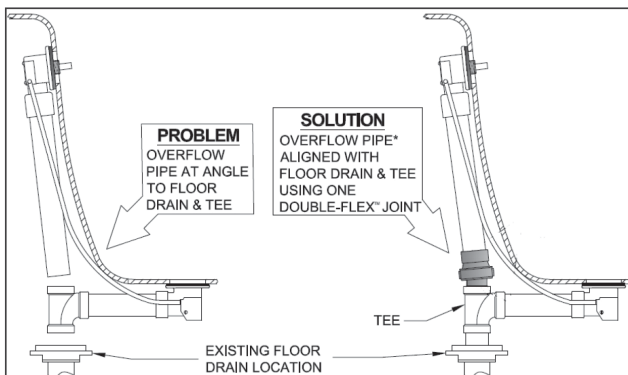

Fixture Planning Diagrams

Use the bathtub and freestanding bathtub fixture planning diagram to simplify your product selection and complete your design.

Bathtub Fixture Planning Diagram	17
Freestanding Sink Fixture Planning Diagram	18

DoubleFlex

Bath waste installations just became faster and easier. **DoubleFlex** is designed to handle misalignment problems using patented swivel joints at the overflow head and at the sanitary tee.

- 1-1/2" Female x 1-1/2" Male Schedule 40
- Approved for all Drain, Waste, and Vent applications
- Comes Packaged in Clamshell Packaging
- All BWO40S Schedule 40 Cable Drains include 2 DoubleFlex Fittings*

*One DoubleFlex fitting is pre-glued to the overflow head.

Available in PVC and ABS.

Problem/Scenario 1

Problem/Scenario 2

Comes Standard with Every Schedule 40 Cable Drain -or- Purchase Separately

PVC DoubleFlex Adaptor