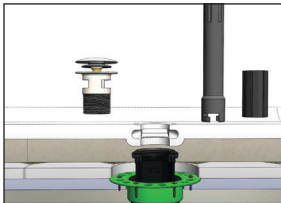

Step 3: Slide tub and align drain holes