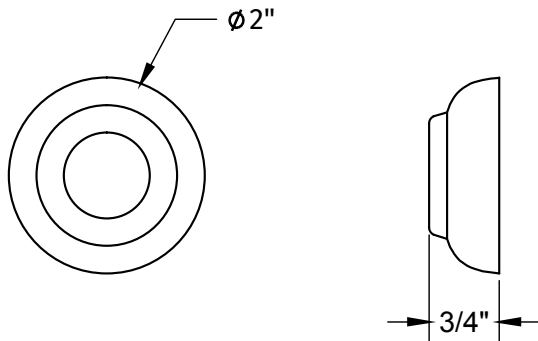

MT4841X-NL

TOILET SUPPLY KIT

SPECIFICATION SHEET

- -ONE LEAD FREE cUPC CERTIFIED MT4006X-NL VALVE
- -1/2" COPPER SWEAT INLET
- -3/8" O.D. COMPRESSION OUTLET
- -ONE MT436X NO LEAD SUPPLY TUBE
- -OFFERED IN MANY STANDARD DECORATIVE FINISHES
- -SPECIAL FINISHES AVAILABLE UPON REQUEST

A McAlpine Company

Mountain

Plumbing Products

MT4006X-NL

MT436X

WARRANTY

FOR WARRANTY INFO PLEASE VISIT WWW.MOUNTAINPLUMBING.COM/PAGE/RESOURCES/WARRANTY

FINISH CARE & MAINTENANCE

NEVER USE ANY HARSH ALKALI, ACID BASED DETERGENTS OR CLEANERS SUCH AS SOFT SCRUB®, SCRUBBING BUBBLES® OR COMET® TO CLEAN. DO NOT USE BRILLO® OR SCOTCH BRITE® PADS. THESE WILL ALL HARM THE FINISH. TO CLEAN, USE ONLY A DAMP SOFT CLOTH AND WIPE GENTLY. STANDARD WINDEX® CAN ALSO BE USED SPARINGLY. IT IS NOT NECESSARY TO WIPE HARD TO REMOVE SPOTS. TO MAINTAIN THE FINISH, WIPE WITH A SOFT DRY CLOTH AFTER USE. AN OCCASIONAL COAT OF PURE CARNAUBA WAX WITHOUT CLEANERS WILL HELP PROTECT THE FINISH.

SPECIFICATIONS SUBJECT TO CHANGE WITHOUT NOTICE