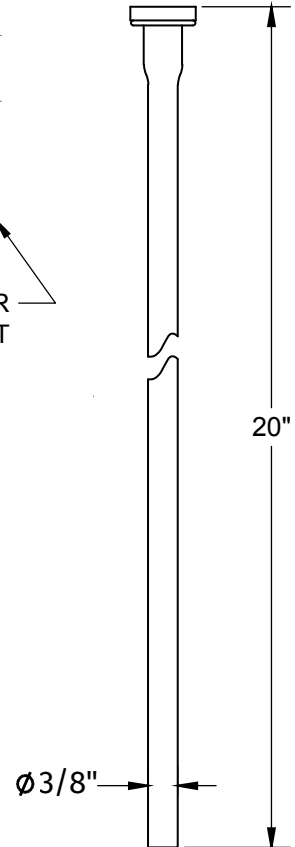

MT4841X-NL

TOILET SUPPLY KIT

SPECIFICATION SHEET

- -ONE LEAD FREE cUPC CERTIFIED MT4006X-NL VALVE
- -1/2" COPPER SWEAT INLET
- -3/8" O.D. COMPRESSION OUTLET
- -ONE MT436X NO LEAD SUPPLY TUBE
- -OFFERED IN MANY STANDARD DECORATIVE FINISHES
- -SPECIAL FINISHES AVAILABLE UPON REQUEST

A McAlpine Company

Mountain

Plumbing Products

MT4006X-NL

MT436X

WARRANTY

FOR WARRANTY INFO PLEASE VISIT WWW.MOUNTAINPLUMBING.COM/PAGE/RESOURCES/WARRANTY

FINISH CARE & MAINTENANCE

NEVER USE ANY HARSH ALKALI, ACID BASED DETERGENTS OR CLEANERS SUCH AS SOFT SCRUB®, SCRUBBING BUBBLES® OR COMET® TO CLEAN. DO NOT USE BRILLO® OR SCOTCH BRITE® PADS. THESE WILL ALL HARM THE FINISH. TO CLEAN, USE ONLY A DAMP SOFT CLOTH AND WIPE GENTLY. STANDARD WINDEX® CAN ALSO BE USED SPARINGLY. IT IS NOT NECESSARY TO WIPE HARD TO REMOVE SPOTS. TO MAINTAIN THE FINISH, WIPE WITH A SOFT DRY CLOTH AFTER USE. AN OCCASIONAL COAT OF PURE CARNAUBA WAX WITHOUT CLEANERS WILL HELP PROTECT THE FINISH.

SPECIFICATIONS SUBJECT TO CHANGE WITHOUT NOTICE