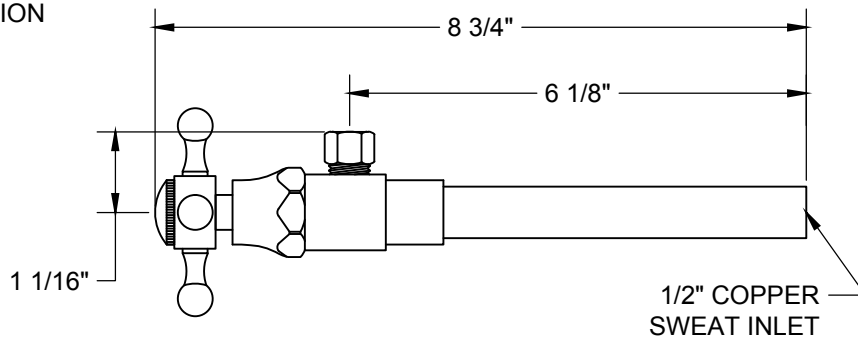

MT4841X-NL

TOILET SUPPLY KIT

SPECIFICATION SHEET

- -ONE LEAD FREE cUPC CERTIFIED MT4006X-NL VALVE
- -1/2" COPPER SWEAT INLET
- -3/8" O.D. COMPRESSION OUTLET
- -ONE MT436X NO LEAD SUPPLY TUBE
- -OFFERED IN MANY STANDARD DECORATIVE FINISHES
- -SPECIAL FINISHES AVAILABLE UPON REQUEST

A McAlpine Company

Mountain

Plumbing Products

MT4006X-NL

MT436X

WARRANTY

FOR WARRANTY INFO PLEASE VISIT WWW.MOUNTAINPLUMBING.COM/PAGE/RESOURCES/WARRANTY

FINISH CARE & MAINTENANCE

NEVER USE ANY HARSH ALKALI, ACID BASED DETERGENTS OR CLEANERS SUCH AS SOFT SCRUB®, SCRUBBING BUBBLES® OR COMET® TO CLEAN. DO NOT USE BRILLO® OR SCOTCH BRITE® PADS. THESE WILL ALL HARM THE FINISH. TO CLEAN, USE ONLY A DAMP SOFT CLOTH AND WIPE GENTLY. STANDARD WINDEX® CAN ALSO BE USED SPARINGLY. IT IS NOT NECESSARY TO WIPE HARD TO REMOVE SPOTS. TO MAINTAIN THE FINISH, WIPE WITH A SOFT DRY CLOTH AFTER USE. AN OCCASIONAL COAT OF PURE CARNAUBA WAX WITHOUT CLEANERS WILL HELP PROTECT THE FINISH.

SPECIFICATIONS SUBJECT TO CHANGE WITHOUT NOTICE