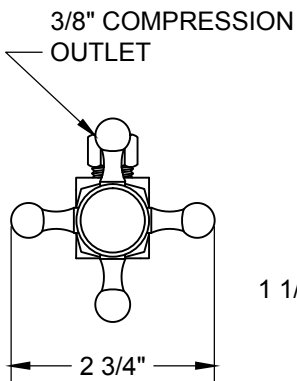

MT4841X-NL

TOILET SUPPLY KIT

SPECIFICATION SHEET

- -ONE LEAD FREE cUPC CERTIFIED MT4006X-NL VALVE
- -1/2" COPPER SWEAT INLET
- -3/8" O.D. COMPRESSION OUTLET
- -ONE MT436X NO LEAD SUPPLY TUBE
- -OFFERED IN MANY STANDARD DECORATIVE FINISHES
- -SPECIAL FINISHES AVAILABLE UPON REQUEST

A McAlpine Company

Mountain

Plumbing Products

MT4006X-NL

MT436X

WARRANTY

FOR WARRANTY INFO PLEASE VISIT WWW.MOUNTAINPLUMBING.COM/PAGE/RESOURCES/WARRANTY

FINISH CARE & MAINTENANCE

NEVER USE ANY HARSH ALKALI, ACID BASED DETERGENTS OR CLEANERS SUCH AS SOFT SCRUB®, SCRUBBING BUBBLES® OR COMET® TO CLEAN. DO NOT USE BRILLO® OR SCOTCH BRITE® PADS. THESE WILL ALL HARM THE FINISH. TO CLEAN, USE ONLY A DAMP SOFT CLOTH AND WIPE GENTLY. STANDARD WINDEX® CAN ALSO BE USED SPARINGLY. IT IS NOT NECESSARY TO WIPE HARD TO REMOVE SPOTS. TO MAINTAIN THE FINISH, WIPE WITH A SOFT DRY CLOTH AFTER USE. AN OCCASIONAL COAT OF PURE CARNAUBA WAX WITHOUT CLEANERS WILL HELP PROTECT THE FINISH.

SPECIFICATIONS SUBJECT TO CHANGE WITHOUT NOTICE