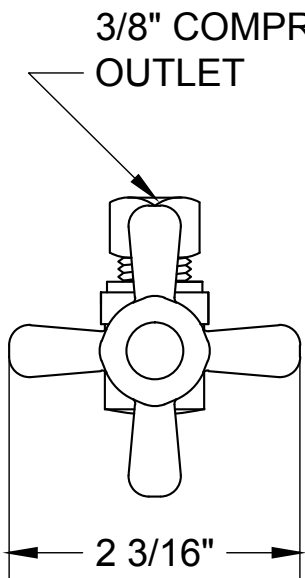

MT474BX-NL

TOILET SUPPLY KIT

SPECIFICATION SHEET

- ONE LEAD FREE cUPC CERTIFIED MT621-NL VALVE
- 1/2" COMPRESSION (5/8" O.D.) INLET
- 3/8" O.D. COMPRESSION OUTLET
- ONE MT426X NO LEAD SUPPLY TUBE
- ONE MT441X SURE GRIP FLANGE
- OFFERED IN MANY STANDARD DECORATIVE FINISHES
- SPECIAL FINISHES AVAILABLE UPON REQUEST