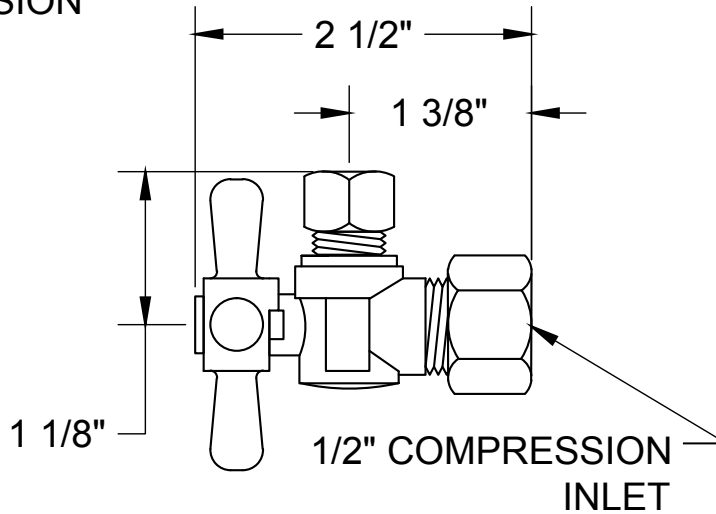

MT474BX-NL

TOILET SUPPLY KIT

SPECIFICATION SHEET

- ONE LEAD FREE cUPC CERTIFIED MT621-NL VALVE
- 1/2" COMPRESSION (5/8" O.D.) INLET
- 3/8" O.D. COMPRESSION OUTLET
- ONE MT426X NO LEAD SUPPLY TUBE
- ONE MT441X SURE GRIP FLANGE
- OFFERED IN MANY STANDARD DECORATIVE FINISHES
- SPECIAL FINISHES AVAILABLE UPON REQUEST