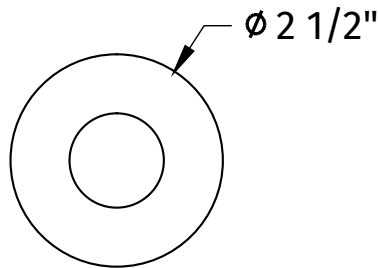

MT441X

WARRANTY

FOR WARRANTY INFO PLEASE VISIT WWW.MOUNTAINPLUMBING.COM/PAGE/RESOURCES/WARRANTY

FINISH CARE & MAINTENANCE

NEVER USE ANY HARSH ALKALI, ACID BASED DETERGENTS OR CLEANERS SUCH AS SOFT SCRUB®, SCRUBBING BUBBLES® OR COMET® TO CLEAN. DO NOT USE BRILLO® OR SCOTCH BRITE® PADS. THESE WILL ALL HARM THE FINISH. TO CLEAN, USE ONLY A DAMP SOFT CLOTH AND WIPE GENTLY. STANDARD WINDEX® CAN ALSO BE USED SPARINGLY. IT IS NOT NECESSARY TO WIPE HARD TO REMOVE SPOTS. TO MAINTAIN THE FINISH, WIPE WITH A SOFT DRY CLOTH AFTER USE. AN OCCASIONAL COAT OF PURE CARNAUBA WAX WITHOUT CLEANERS WILL HELP PROTECT THE FINISH.

SPECIFICATIONS SUBJECT TO CHANGE WITHOUT NOTICE