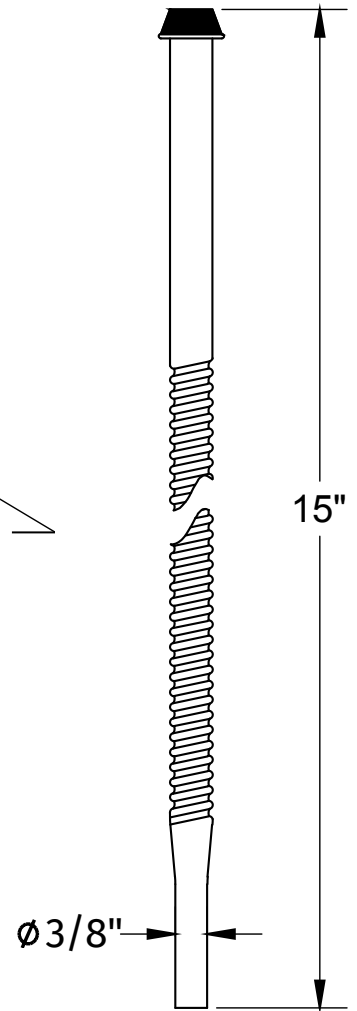

MT474BX-NL

TOILET SUPPLY KIT

SPECIFICATION SHEET

- -ONE LEAD FREE cUPC CERTIFIED MT621-NL VALVE
- -1/2" COMPRESSION (5/8" O.D.) INLET
- -3/8" O.D. COMPRESSION OUTLET
- -ONE MT426X NO LEAD SUPPLY TUBE
- -ONE MT441X SURE GRIP FLANGE
- -OFFERED IN MANY STANDARD DECORATIVE FINISHES
- -SPECIAL FINISHES AVAILABLE UPON REQUEST

MT426X

WARRANTY

FOR WARRANTY INFO PLEASE VISIT WWW.MOUNTAINPLUMBING.COM/PAGE/RESOURCES/WARRANTY

FINISH CARE & MAINTENANCE

NEVER USE ANY HARSH ALKALI, ACID BASED DETERGENTS OR CLEANERS SUCH AS SOFT SCRUB®, SCRUBBING BUBBLES® OR COMET® TO CLEAN. DO NOT USE BRILLO® OR SCOTCH BRITE® PADS. THESE WILL ALL HARM THE FINISH. TO CLEAN, USE ONLY A DAMP SOFT CLOTH AND WIPE GENTLY. STANDARD WINDEX® CAN ALSO BE USED SPARINGLY. IT IS NOT NECESSARY TO WIPE HARD TO REMOVE SPOTS. TO MAINTAIN THE FINISH, WIPE WITH A SOFT DRY CLOTH AFTER USE. AN OCCASIONAL COAT OF PURE CARNAUBA WAX WITHOUT CLEANERS WILL HELP PROTECT THE FINISH.

SPECIFICATIONS SUBJECT TO CHANGE WITHOUT NOTICE