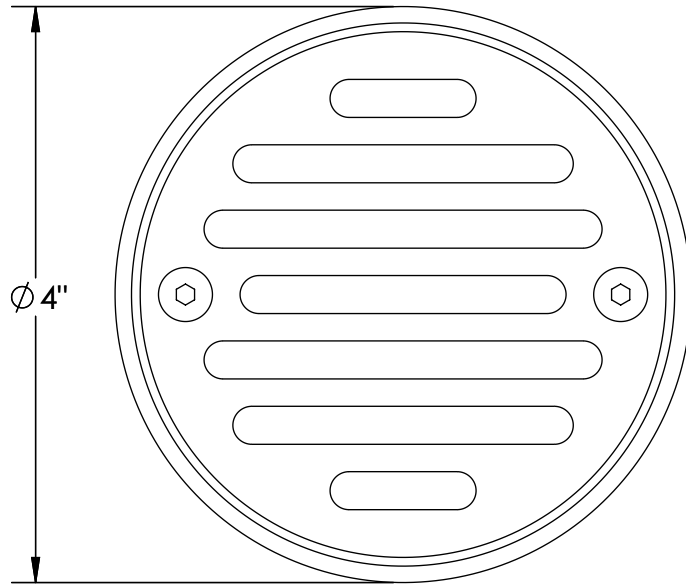

MT507-GRID

**4" ROUND SOLID NICKEL BRONZE
PLATED SHOWER GRID SHOWER
DRAIN**

A McAlpine Company

Mountain
Plumbing Products

SPECIFICATION SHEET

- INCLUDES GRID ONLY
- FOR USE WITH MT506-ROUGH & MT507-ROUGH

WARRANTY