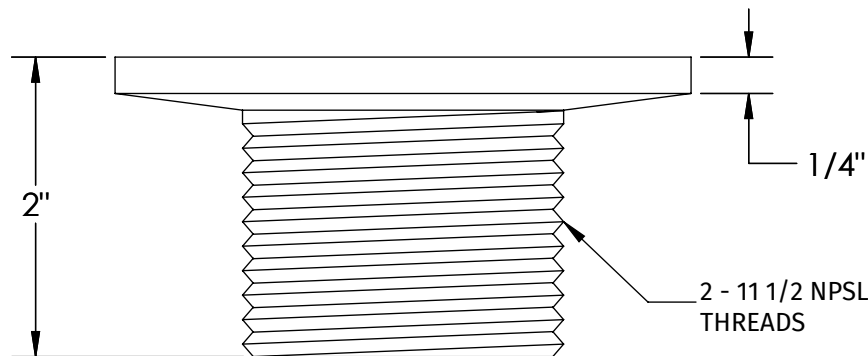

MT507-GRID

**4" ROUND SOLID NICKEL BRONZE
PLATED SHOWER GRID SHOWER
DRAIN**

A McAlpine Company

Mountain
Plumbing Products

SPECIFICATION SHEET

- INCLUDES GRID ONLY
- FOR USE WITH MT506-ROUGH & MT507-ROUGH

WARRANTY