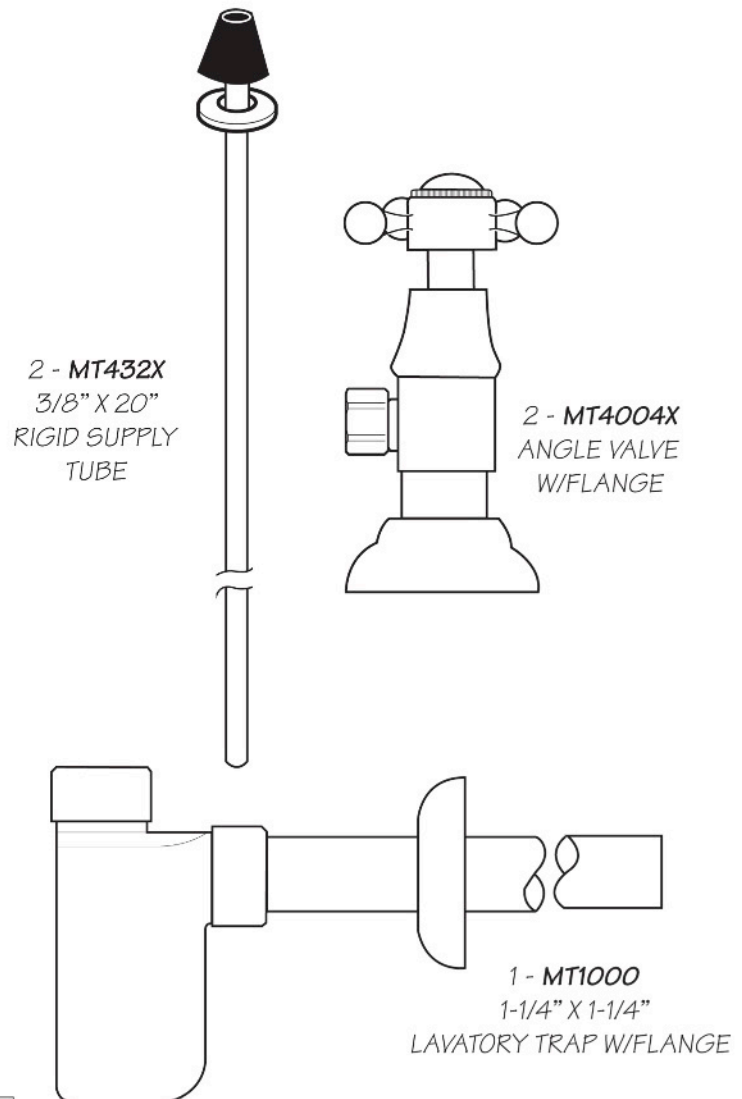

INSTALLATION DIMENSIONS

This model offers you the following features & benefits:

- 5/8" O.D. (1/2 CTS) Inlet Compression
- 3/8" O.D. Outlet Compression
- 1/4 Turn ceramic cartridge
- Available in 15 finishes
 - CPB - Polished Chrome
 - SC - Satin Chrome
 - PN - Polished Nickel
 - BRN - Brushed Nickel
 - PVD - Polished Brass
 - WB - Weathered Brass
 - WCP - Weathered Copper
 - ORB - Oil Rubbed Bronze
 - VB - Venetian Bronze*
 - PVDDB - Brushed Bronze
 - TB - Tuscan Brass
 - MB - Matte Black
 - FG - French Gold
 - GPB - Polished Gold
 - SG - Satin Gold