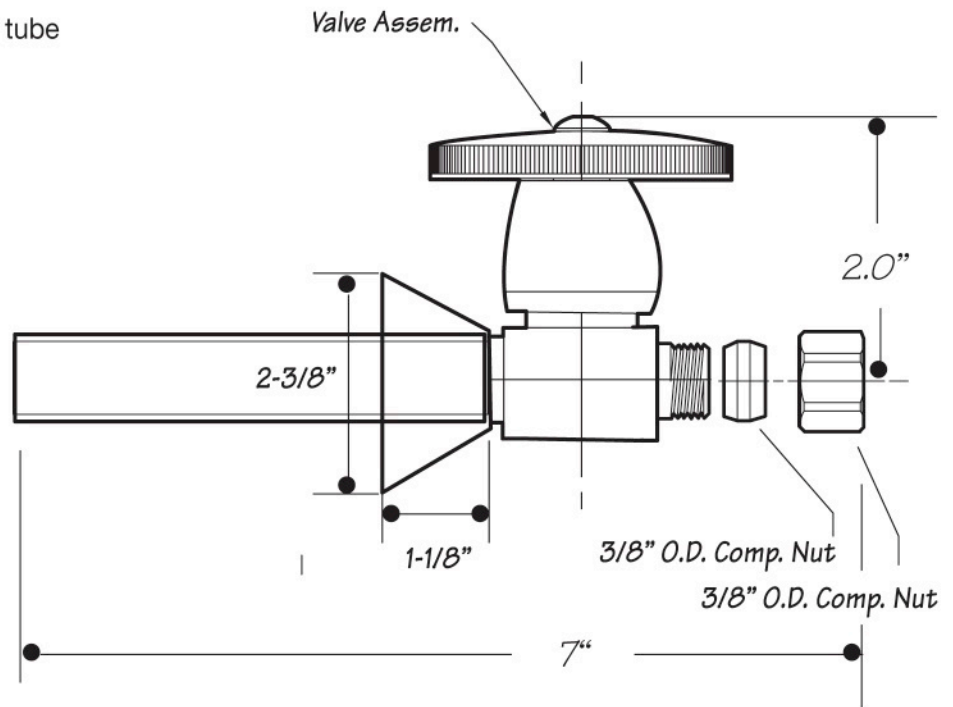

INSTALLATION DIMENSIONS

This model offers you the following features & benefits:

- 5/8" I.D. slips over 1/2" copper tube for sweat connection
- 3/8" O.D. Outlet Compression
- 1/4 Turn ceramic cartridge
- Available in 10 finishes
 - CPB - Polished Chrome
 - PN - Polished Nickel
 - BRN - Brushed Nickel
 - EB - English Bronze
 - ORB - Oil Rubbed Bronze
 - PVD - Polished Brass
 - SB - Satin Brass
 - TB - Tuscan Brass
 - VB - Venetian Bronze*
 - PVDBB - Brushed Bronze