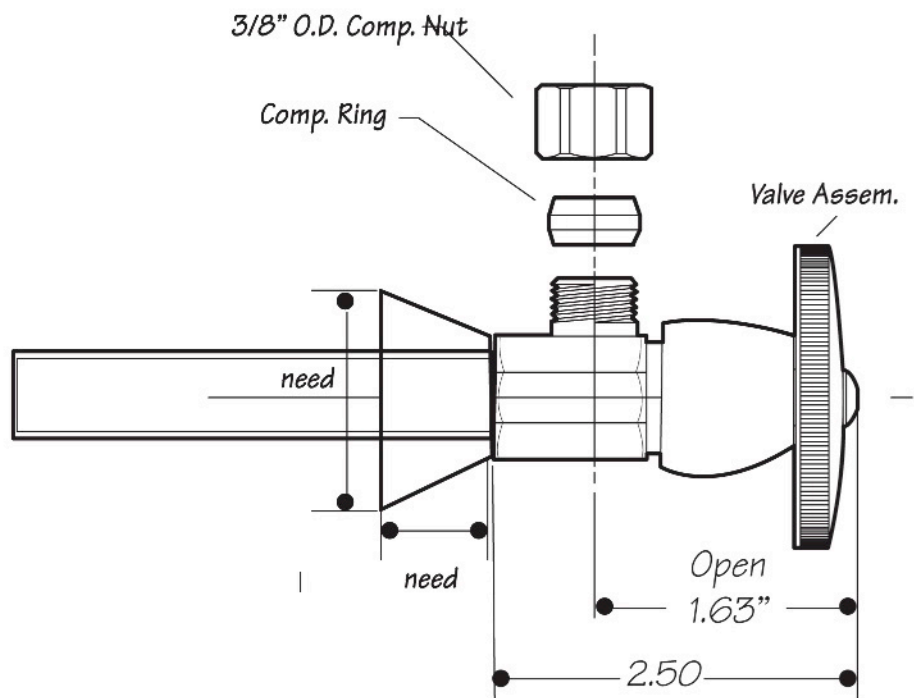

INSTALLATION DIMENSIONS

his model offers you the following features & benefits:

- 5/8" I.D. slips over 1/2" copper tube for sweat connection
- 3/8" O.D. Outlet Compression
- 1/4 Turn ceramic cartridge
- Available in 10 finishes
 - CPB - Polished Chrome
 - PN - Polished Nickel
 - BRN - Brushed Nickel
 - EB - English Bronze
 - ORB - Oil Rubbed Bronze
 - PVD - Polished Brass
 - SB - Satin Brass
 - TB - Tuscan Brass
 - VB - Venetian Bronze*
 - PVDBB - Brushed Bronze