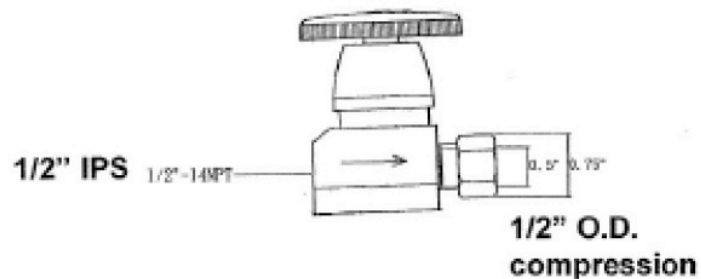

INSTALLATION DIMENSIONS

This model offers you the following features & benefits:

- Universal oval handle styling compatible with any decor.
- Available in over 20 finishes.
- 1/4 turn ceramic cartridge.
- Brass construction.

Lifetime warranty on Ceramic cartridge.

1/4 Turn Ceramic Cartridge

Warranty

*ALL MOUNTAIN PRODUCTS CARRY A 1 YEAR WARRANTY ON ALL WORKING PARTS.(except disposers)

*MOST SPECIAL FINISHES HAVE A 1 YEAR WARRANTY IF INSTRUCTIONS ARE FOLLOWED PROPERLY. ORB, EB, MHB, WCP, AND TB HAVE A 90 DAY WARRANTY IF INSTRUCTIONS ARE FOLLOWED PROPERLY.

*ALL PVD FINISHES COME WITH A LIFETIME WARRANTY IF INSTRUCTIONS ARE FOLLOWED PROPERLY

*ALL XENYO COLORED PRODUCTS HAVE A LIFETIME WARRANTY

*USE OF PLUMBERS PUTTY ON PRODUCTS VOIDS WARRANTY

Specifications subject to change without notice.

© Mountain Plumbing Products

www.mountainplumbing.com

• Call Toll-Free 1.888.222.9140

Form MPP MT6110 2006