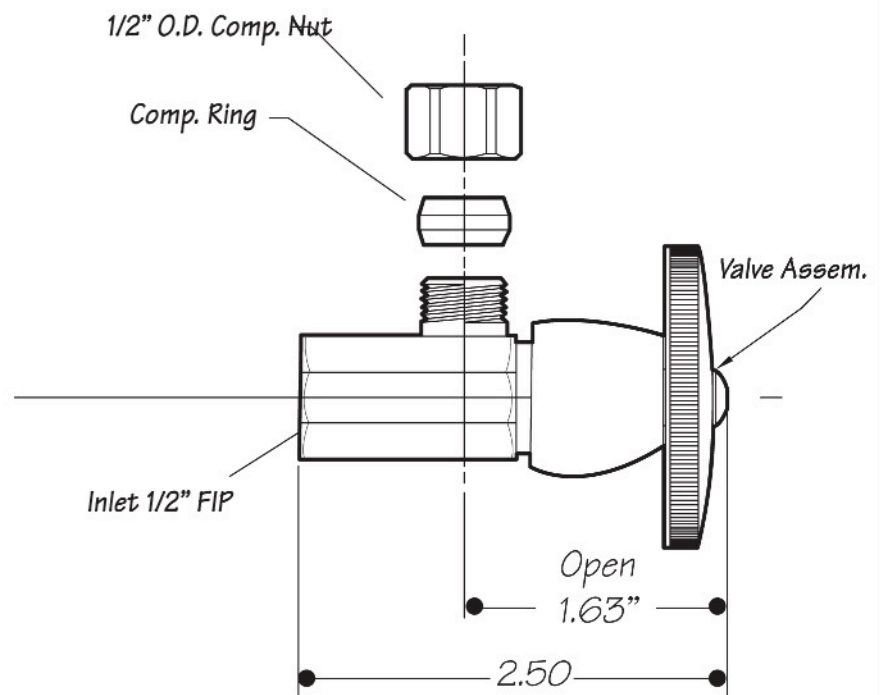

INSTALLATION DIMENSIONS

This model offers you the following features & benefits:

- 1/2" FIP Inlet
- 1/2" O.D. Outlet Compression
- 1/4 Turn ceramic cartridge
- Available in 21 finishes
 - CPB - Polished Chrome
 - SC - Satin Chrome
 - PN - Polished Nickel
 - BRN - Brushed Nickel
 - PEW - Pewter
 - PRN - Pearl Nickel
 - AB - Antique Brass
 - SB - Satin Brass
 - PVD - Polished Brass
 - WB - Weathered Brass
 - WCP - Weathered Copper
 - ACP - Antique Copper
 - PCP - Polished Copper
 - ORB - Oil Rubbed Bronze
 - VB - Venetian Bronze*
 - PVDBB - Brushed Bronze
 - TB - Tuscan Brass
 - MB - Matte Black
 - FG - French Gold
 - GPB - Polished Gold
 - SG - Satin Gold