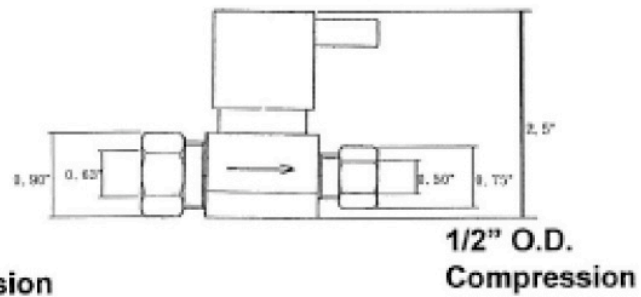

INSTALLATION DIMENSIONS

This model offers you the following features & benefits:

- Contemporary lever handle styling.
- Available in over 20 finishes
- 1/4" turn ceramic cartridge.
- Brass construction.

1/4 Turn Ceramic Cartridge

Warranty

*ALL MOUNTAIN PRODUCTS CARRY A 1 YEAR WARRANTY ON ALL WORKING PARTS.(except disposers)

*MOST SPECIAL FINISHES HAVE A 1 YEAR WARRANTY IF INSTRUCTIONS ARE FOLLOWED PROPERLY. ORB, EB, MHB, WCP, AND TB HAVE A 90 DAY WARRANTY IF INSTRUCTIONS ARE FOLLOWED PROPERLY.

*ALL PVD FINISHES COME WITH A LIFETIME WARRANTY IF INSTRUCTIONS ARE FOLLOWED PROPERLY

*ALL XENYO COLORED PRODUCTS HAVE A LIFETIME WARRANTY

*USE OF PLUMBERS PUTTY ON PRODUCTS VOIDS WARRANTY

Specifications subject to change without notice.

© Mountain Plumbing Products

www.mountainplumbing.com

• Call Toll-Free 1.888.222.9140

Form MPP MT5130L 2006