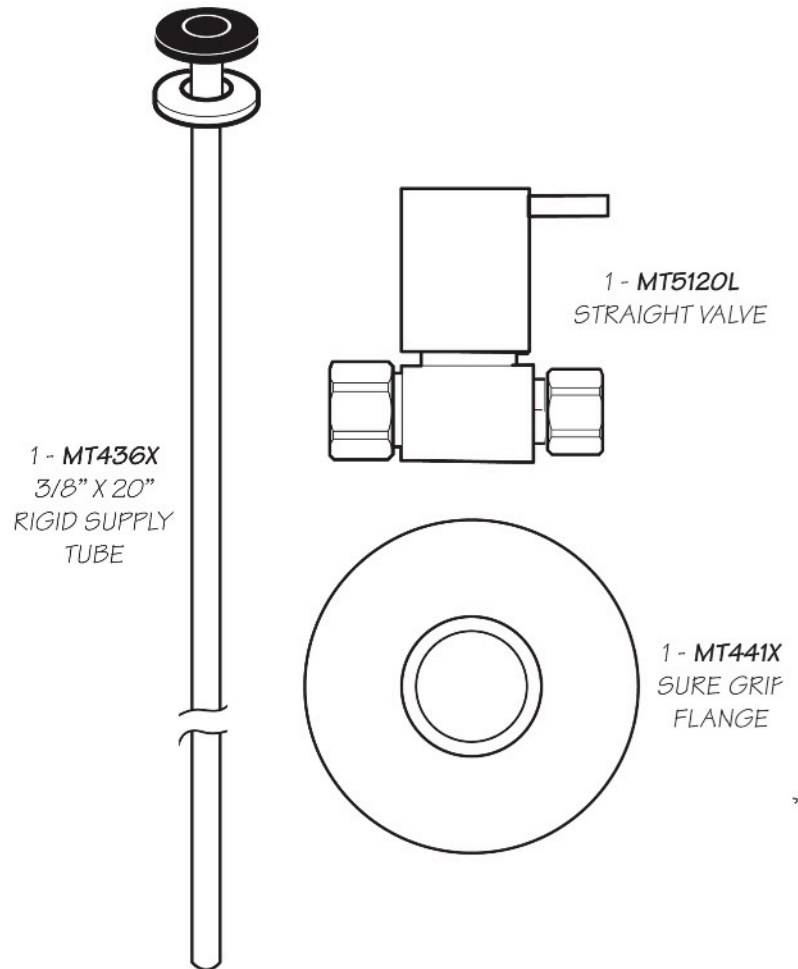

## MT5122L

Toilet Straight Supply Kit  
Lever Handle  
5/8" O.D. Comp. x 3/8" O.D. Outlet Comp

### INSTALLATION DIMENSIONS

*This model offers you the following features & benefits:*

- 5/8" O.D. (1/2 CTS) Inlet Compression
- 3/8" O.D. Outlet Compression
- 1/4 Turn ceramic cartridge
- Available in 18 finishes
  - CPB - Polished Chrome
  - SC - Satin Chrome
  - PN - Polished Nickel
  - BRN - Brushed Nickel
  - PEW - Pewter
  - AB - Antique Brass
  - SB - Satin Brass
  - PVD - Polished Brass
  - WB - Weathered Brass
  - WCP - Weathered Copper
  - ORB - Oil Rubbed Bronze
  - VB - Venetian Bronze\*
  - PVDDB - Brushed Bronze
  - TB - Tuscan Brass
  - MB - Matte Black
  - FG - French Gold
  - GPB - Polished Gold
  - SG - Satin Gold