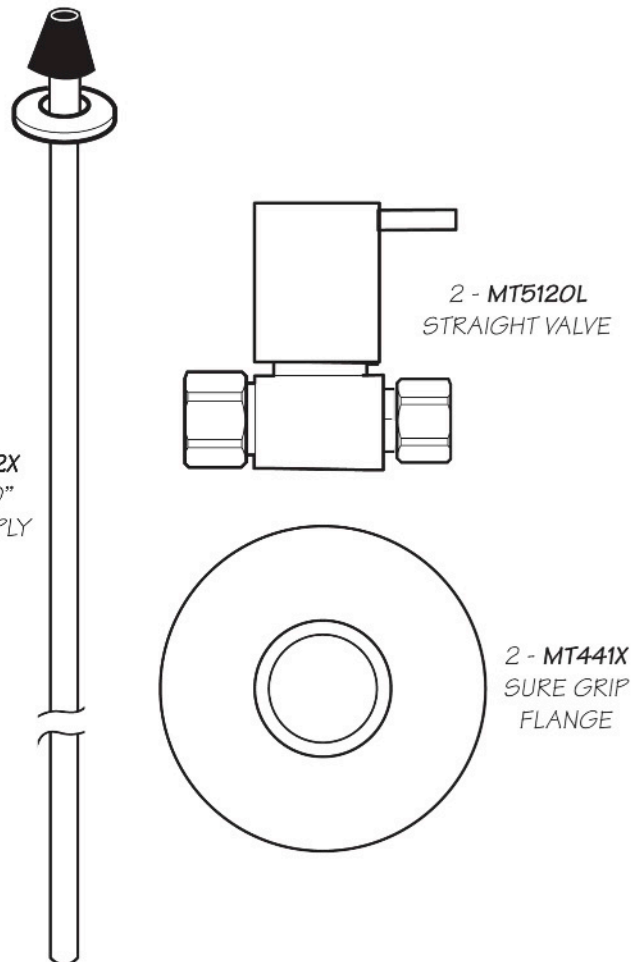

INSTALLATION DIMENSIONS

This model offers you the following features & benefits:

- 5/8" O.D. (1/2 CTS) Inlet Compression
- 3/8" O.D. Outlet Compression
- 1/4 Turn ceramic cartridge
- Available in 18 finishes
 - CPB - Polished Chrome
 - SC - Satin Chrome
 - PN - Polished Nickel
 - BRN - Brushed Nickel
 - PEW - Pewter
 - AB - Antique Brass
 - SB - Satin Brass
 - PVD - Polished Brass
 - WB - Weathered Brass
 - WCP - Weathered Copper
 - ORB - Oil Rubbed Bronze
 - VB - Venetian Bronze*
 - PVDDB - Brushed Bronze
 - TB - Tuscan Brass
 - MB - Matte Black
 - FG - French Gold
 - GPB - Polished Gold
 - SG - Satin Gold