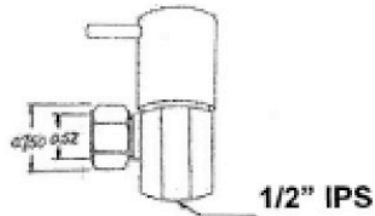

INSTALLATION DIMENSIONS

This model offers you the following features & benefits:

- Contemporary lever handle styling.
- Available in over 20 finishes
- 1/4" turn ceramic cartridge.
- Brass construction.
- Sure-Grip

1/4 Turn Ceramic Cartridge

1/2" O.D.
Compression

Warranty

*ALL MOUNTAIN PRODUCTS CARRY A 1 YEAR WARRANTY ON ALL WORKING PARTS.(except disposers)

*MOST SPECIAL FINISHES HAVE A 1 YEAR WARRANTY IF INSTRUCTIONS ARE FOLLOWED PROPERLY. ORB, EB, MHB, WCP, AND TB HAVE A 90 DAY WARRANTY IF INSTRUCTIONS ARE FOLLOWED PROPERLY.

*ALL PVD FINISHES COME WITH A LIFETIME WARRANTY IF INSTRUCTIONS ARE FOLLOWED PROPERLY

*ALL XENYO COLORED PRODUCTS HAVE A LIFETIME WARRANTY

*USE OF PLUMBERS PUTTY ON PRODUCTS VOIDS WARRANTY

Specifications subject to change without notice.

© Mountain Plumbing Products

www.mountainplumbing.com

• Call Toll-Free 1.888.222.9140

Form MPP MT5000L 2006