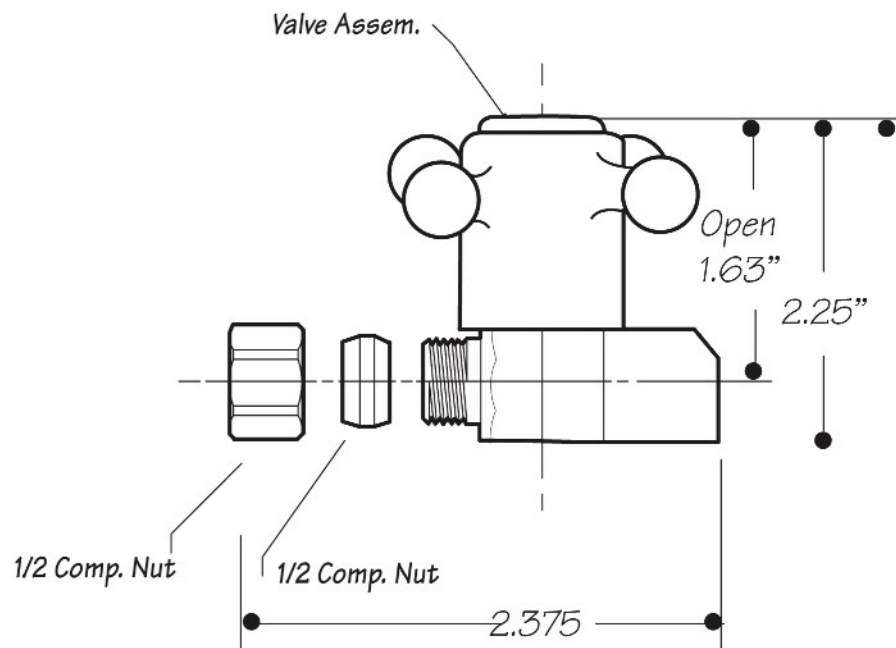

INSTALLATION DIMENSIONS

This model offers you the following features & benefits:

- 1/2" Inlet Compression
- 1/2" O.D. Outlet Compression
- 1/4 Turn ceramic cartridge
- Available in 21 finishes
 - CPB - Polished Chrome
 - SC - Satin Chrome
 - PN - Polished Nickel
 - BRN - Brushed Nickel
 - PEW - Pewter
 - PRN - Pearl Nickel
 - AB - Antique Brass
 - SB - Satin Brass
 - PVD - Polished Brass
 - WB - Weathered Brass
 - WCP - Weathered Copper
 - ACP - Antique Copper
 - PCP - Polished Copper
 - ORB - Oil Rubbed Bronze
 - VB - Venetian Bronze*
 - PVDBB - Brushed Bronze
 - TB - Tuscan Brass
 - MB - Matte Black
 - FG - French Gold
 - GPB - Polished Gold
 - SG - Satin Gold