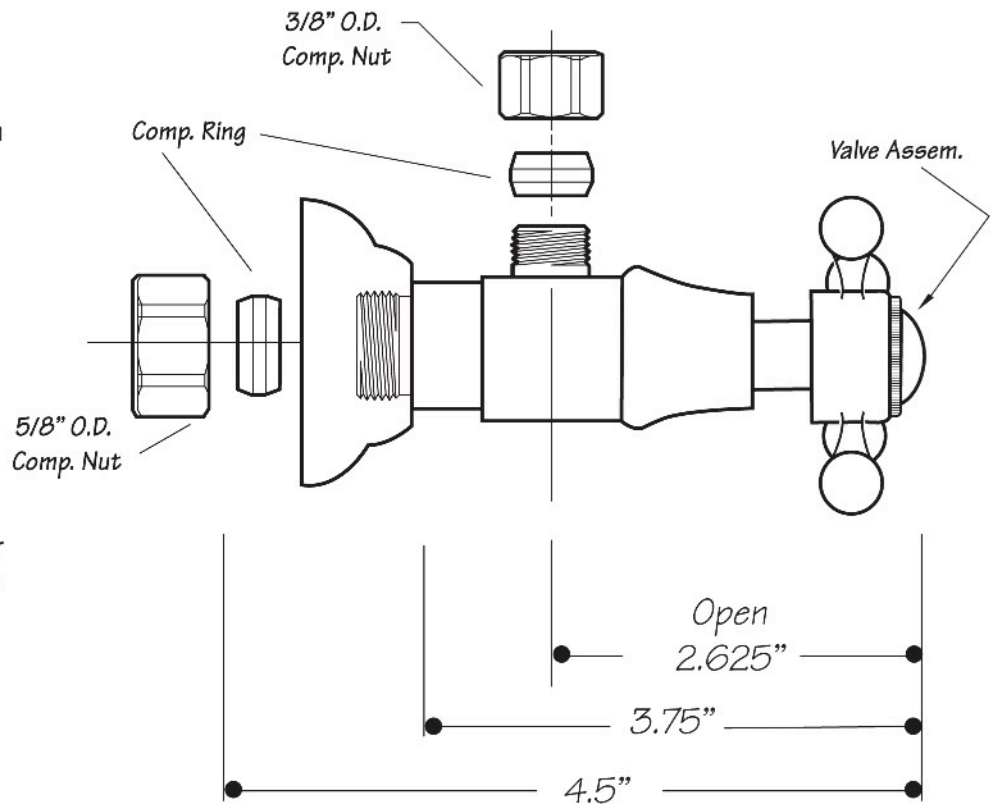

INSTALLATION DIMENSIONS

This model offers you the following features & benefits:

- 5/8" O.D. Inlet Compression
- 3/8" O.D. Outlet Compression
- 1/4 Turn ceramic cartridge
- Available in 16 finishes
 - CPB - Polished Chrome
 - SC - Satin Chrome
 - PN - Polished Nickel
 - BRN - Brushed Nickel
 - SB - Satin Brass
 - PVD - Polished Brass
 - WB - Weathered Brass
 - WCP - Weathered Copper
 - ORB - Oil Rubbed Bronze
 - VB - Venetian Bronze*
 - PVDDB - Brushed Bronze
 - TB - Tuscan Brass
 - MB - Matte Black
 - FG - French Gold
 - GPB - Polished Gold
 - SG - Satin Gold