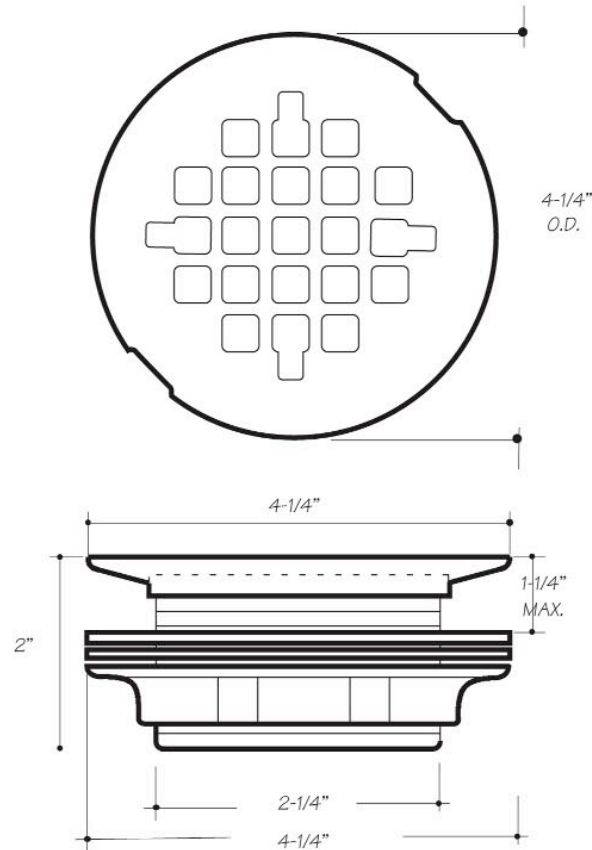

INSTALLATION DIMENSIONS

This model offers you the following features & benefits:

- Drain Trim Set
- 4-1/4" O.D.
- 2-7/8" prong to prong
- Available in 19 finishes
 - CPB - Polished Chrome
 - SC - Satin Chrome
 - PN - Polished Nickel
 - BRN - Brushed Nickel
 - PEW - Pewter
 - PRN - Pearl Nickel
 - AB - Antique Brass
 - SB - Satin Brass
 - PVD - Polished Brass
 - WB - Weathered Brass
 - WCP - Weathered Copper
 - ACP - Antique Copper
 - PCP - Polished Copper
 - ORB - Oil Rubbed Bronze
 - VB - Venetian Bronze*
 - PVDBB - Brushed Bronze
 - TB - Tuscan Brass
 - MB - Matte Black
 - FG - French Gold
 - GPB - Polished Gold
 - SG - Satin Gold