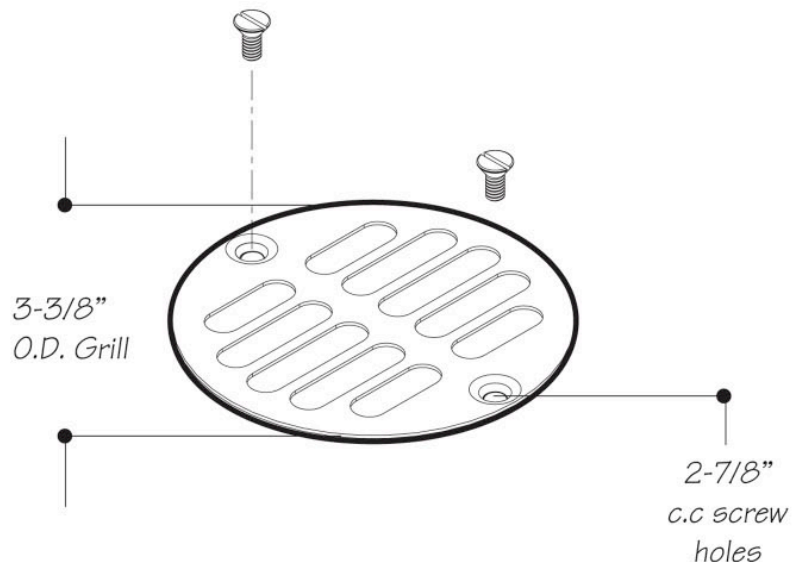

### INSTALLATION DIMENSIONS

***This model offers you the following features & benefits:***

- Drain Trim Set
- Fits plumbing products drains
- 3-3/8" Grill includes 2 screws  
1 crown
- Available in 19 finishes
  - CPB - Polished Chrome
  - SC - Satin Chrome
  - PN - Polished Nickel
  - BRN - Brushed Nickel
  - PEW - Pewter
  - PRN - Pearl Nickel
  - AB - Antique Brass
  - SB - Satin Brass
  - PVD - Polished Brass
  - WB - Weathered Brass
  - WCP - Weathered Copper
  - ACP - Antique Copper
  - PCP - Polished Copper
  - ORB - Oil Rubbed Bronze
  - VB - Venetian Bronze\*
  - PVDDBB - Brushed Bronze
  - TB - Tuscan Brass
  - MB - Matte Black
  - FG - French Gold
  - GPB - Polished Gold
  - SG - Satin Gold