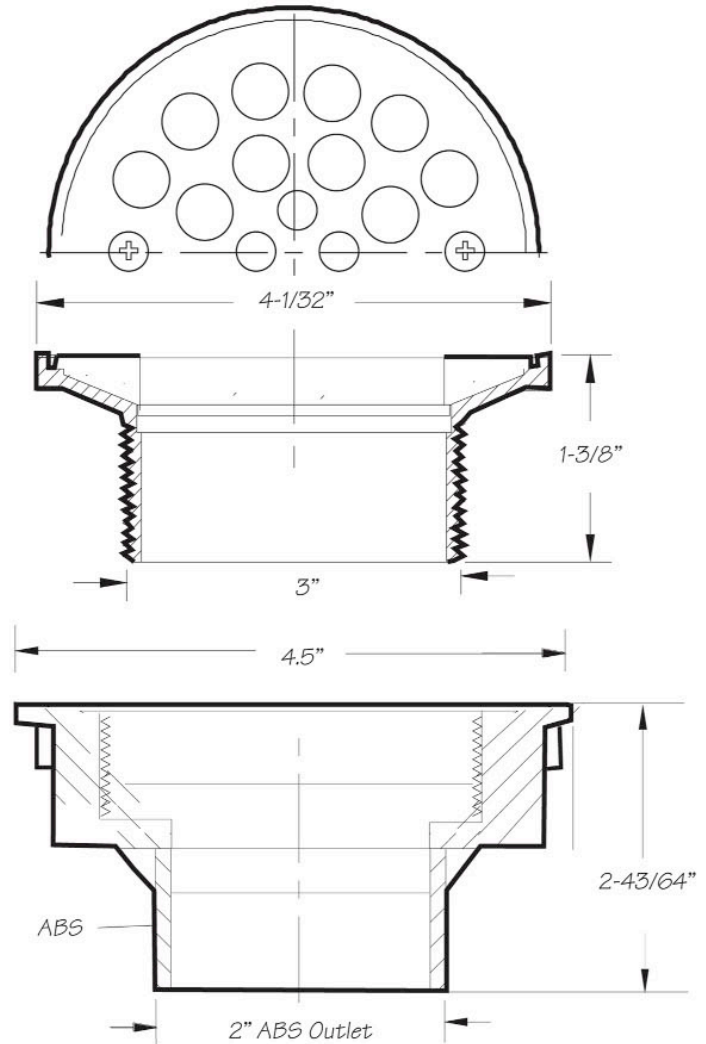

INSTALLATION DIMENSIONS

This model offers you the following features & benefits:

- 4-1/4" Round Shower Drain with ABS body
- Brass Grid with 2-1/2 cc screw holes
- Fits 2" ABS Pipe
- For Fiberglass, Acrylic or similar Shower Bases
- IAPMO/UPC listed
- Solvent Weld connection with appropriate and approved ABS cement that meets ASTM 2235
- Available in 19 finishes
 - CPB - Polished Chrome
 - SC - Satin Chrome
 - PN - Polished Nickel
 - BRN - Brushed Nickel
 - PEW - Pewter
 - PRN - Pearl Nickel
 - AB - Antique Brass
 - SB - Satin Brass
 - PVD - Polished Brass
 - EB - English Bronze
 - WCP - Weathered Copper
 - ACP - Antique Copper
 - PCP - Polished Copper
 - ORB - Oil Rubbed Bronze
 - VB - Venetian Bronze*
 - PVDBB - Brushed Bronze
 - TB - Tuscan Brass
 - MB - Matte Black
 - FG - French Gold
 - GPB - Polished Gold
 - SG - Satin Gold