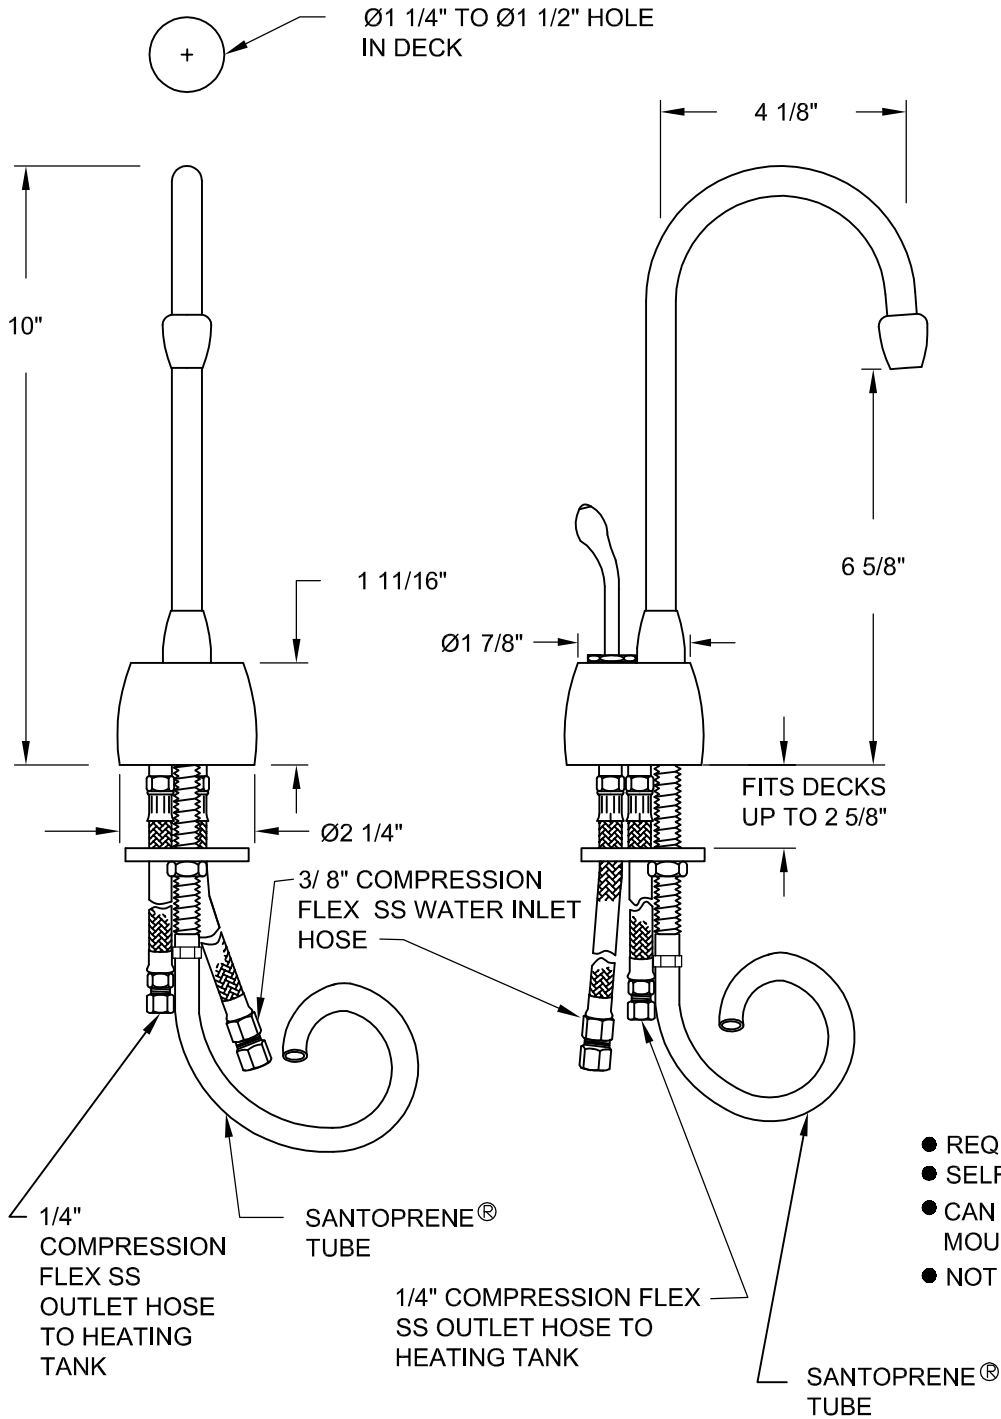

# MT640 SPECIFICATIONS

THE LITTLE GOURMET® INSTANT HOT WATER DISPENSER

**THIS DISPENSER IS AVAILABLE IN THE FOLLOWING FINISHES;**

- CPB - Polished Chrome
- SC - Satin Chrome
- PN - Polished Nickel
- BRN - Brushed Nickel
- PEW - Pewter
- PVD - Polished Brass
- TB - Tuscan Brass
- WCP - Weathered Brass
- WCP - Weathered Copper
- ACP - Antique Copper
- EB - English Bronze
- MHB - Mahogany Bronze
- ORB - Oil Rubbed Bronze
- VB - Venetian Bronze
- PVDBB - PVD Brushed Bronze
- BRS - PVD Brushed Stainless