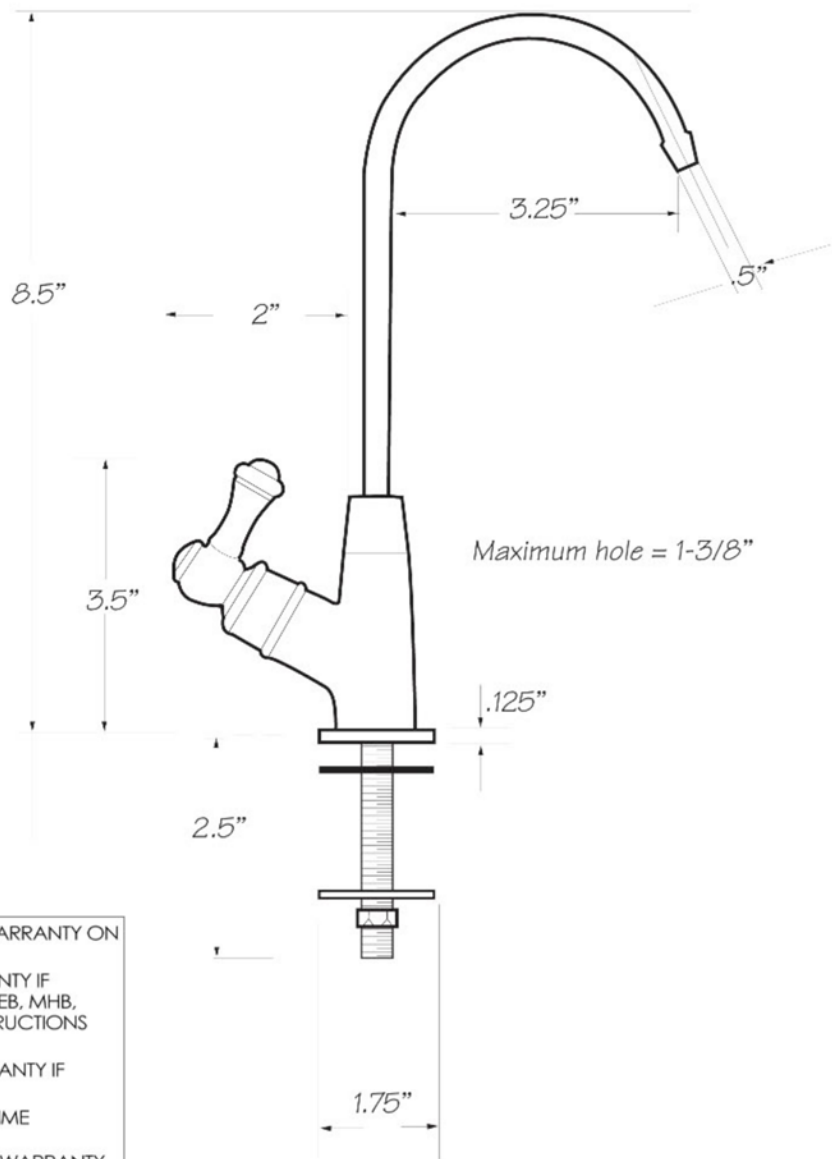

INSTALLATION DIMENSIONS

This model offers you the following features & benefits:

- All brass body
- Cold water only
- Ceramic cartridge
- Traditional styling
- Available in 6 finishes
  - ☐ CPB - Polished Chrome
  - ☐ PN - Polished Nickel
  - ☐ BRN - Brushed Nickel
  - ☐ ACP - Antique Copper
  - ☐ ORB - Oil Rubbed Bronze
  - ☐ VB - Venetian Bronze*
- To be used with a filtration system

Specifications subject to change without notice.