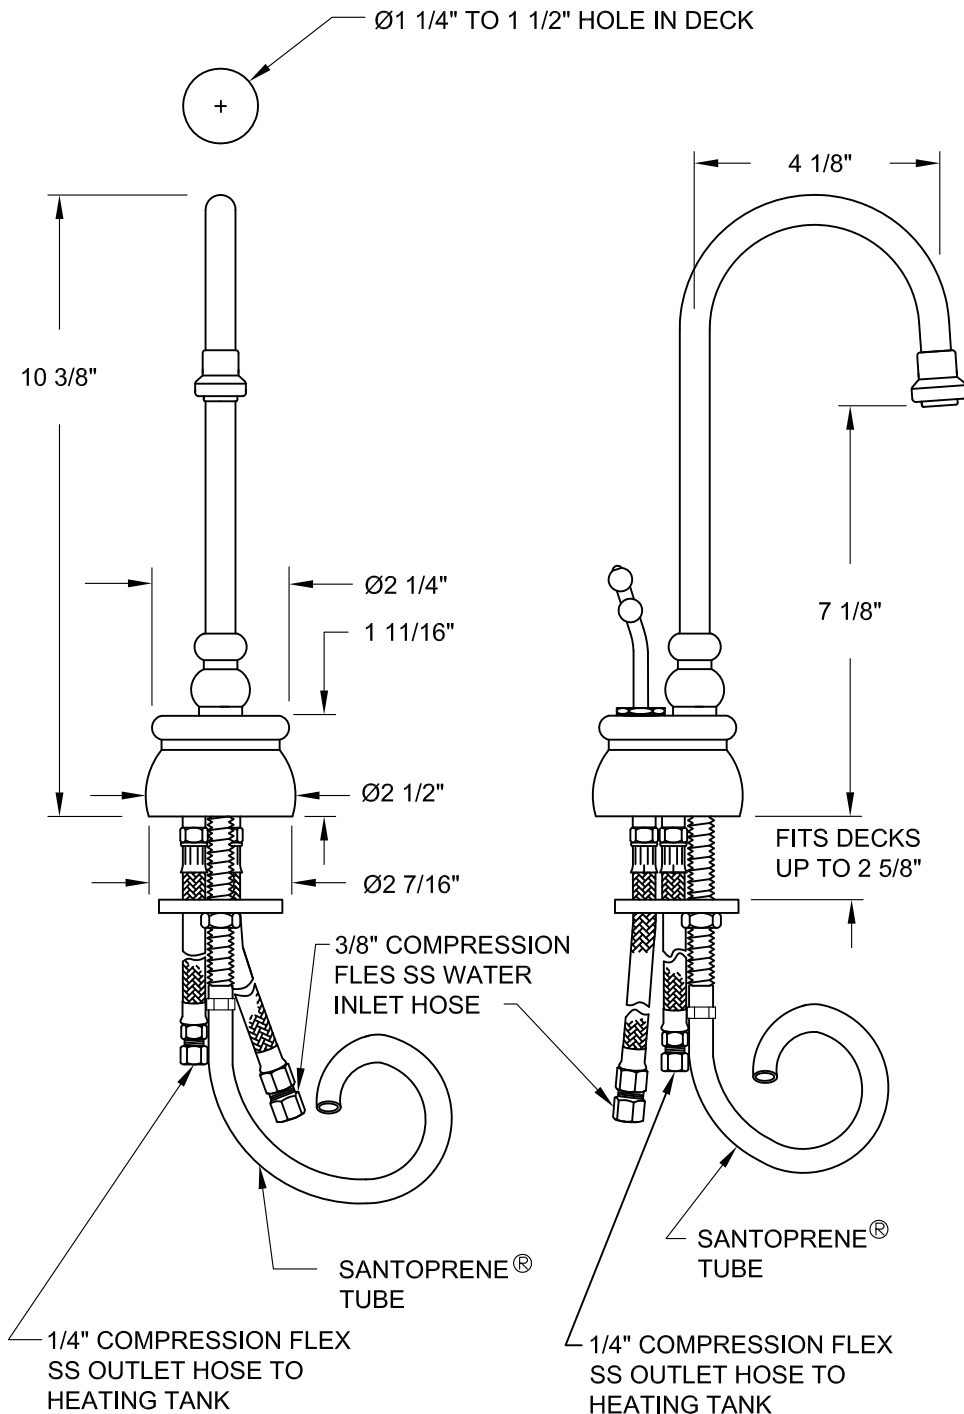

MT540 SPECIFICATIONS

THE LITTLE GOURMET® INSTANT HOT WATER DISPENSER

THIS DISPENSER IS AVAILABLE IN THE FOLLOWING FINISHES;

- ULB - Unlaquered Brass
- CPB - Polished Chrome
- SC - Satin Chrome
- PN - Polished Nickel
- BRN - Brushed Nickel
- PEW - Pewter
- TB - Tuscan Brass
- WCP - Weathered Copper
- ACP - Antique Copper
- EB - English Bronze
- MHB - Mahogany Bronze
- ORB - Oil Rubbed Bronze
- VB - Venetian Bronze
- PVDBB - PVD Brushed Bronze
- BRS - PVD Brushed Stainless