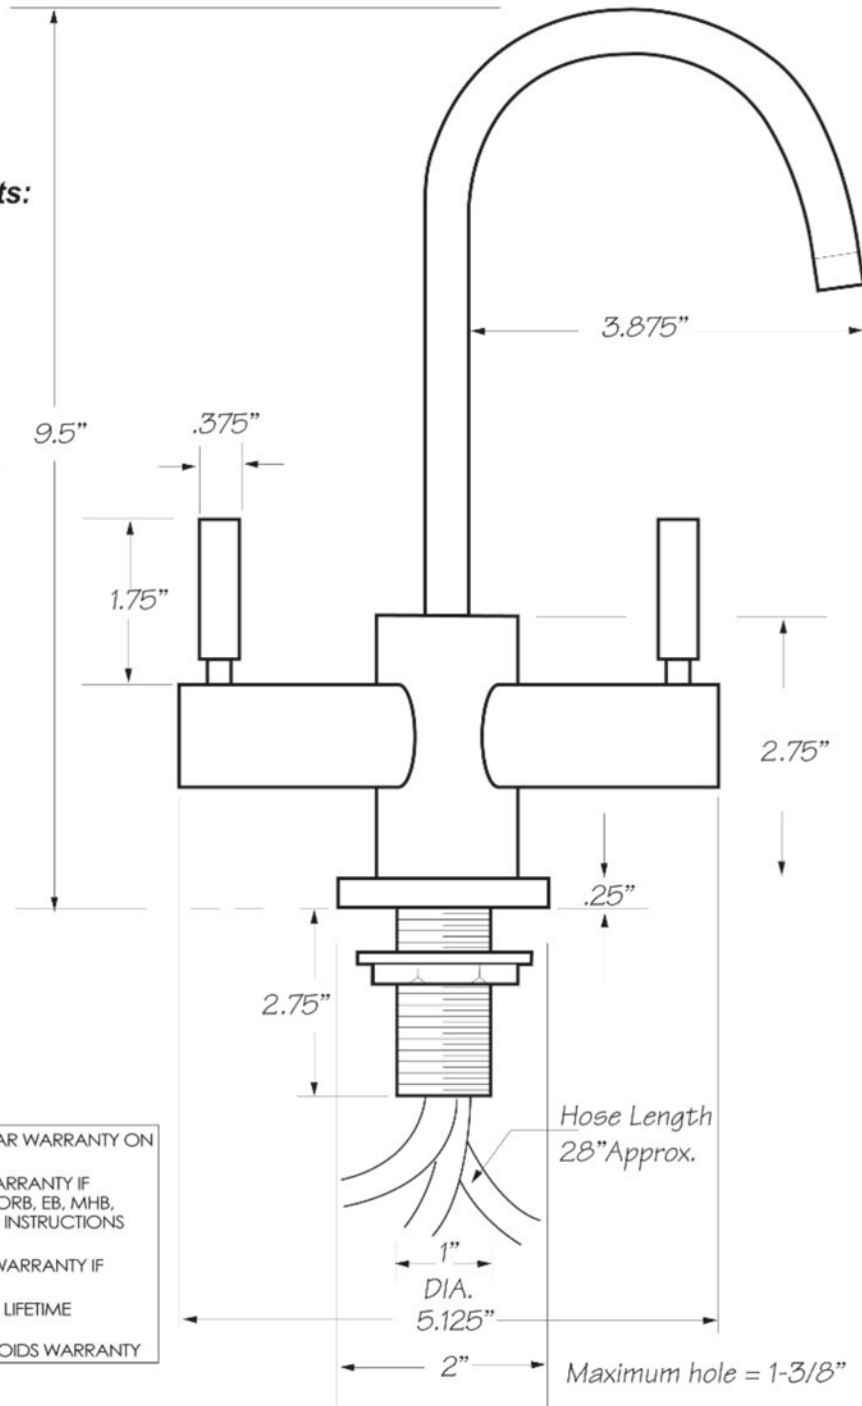

Warranty

*ALL MOUNTAIN PRODUCTS CARRY A 1 YEAR WARRANTY ON ALL WORKING PARTS.(except disposers)
*MOST SPECIAL FINISHES HAVE A 1 YEAR WARRANTY IF INSTRUCTIONS ARE FOLLOWED PROPERLY. ORB, EB, MHB, WCP, AND TB HAVE A 90 DAY WARRANTY IF INSTRUCTIONS ARE FOLLOWED PROPERLY.
*ALL PVD FINISHES COME WITH A LIFETIME WARRANTY IF INSTRUCTIONS ARE FOLLOWED PROPERLY
*ALL XENYO COLORED PRODUCTS HAVE A LIFETIME WARRANTY
*USE OF PLUMBERS PUTTY ON PRODUCTS VOIDS WARRANTY