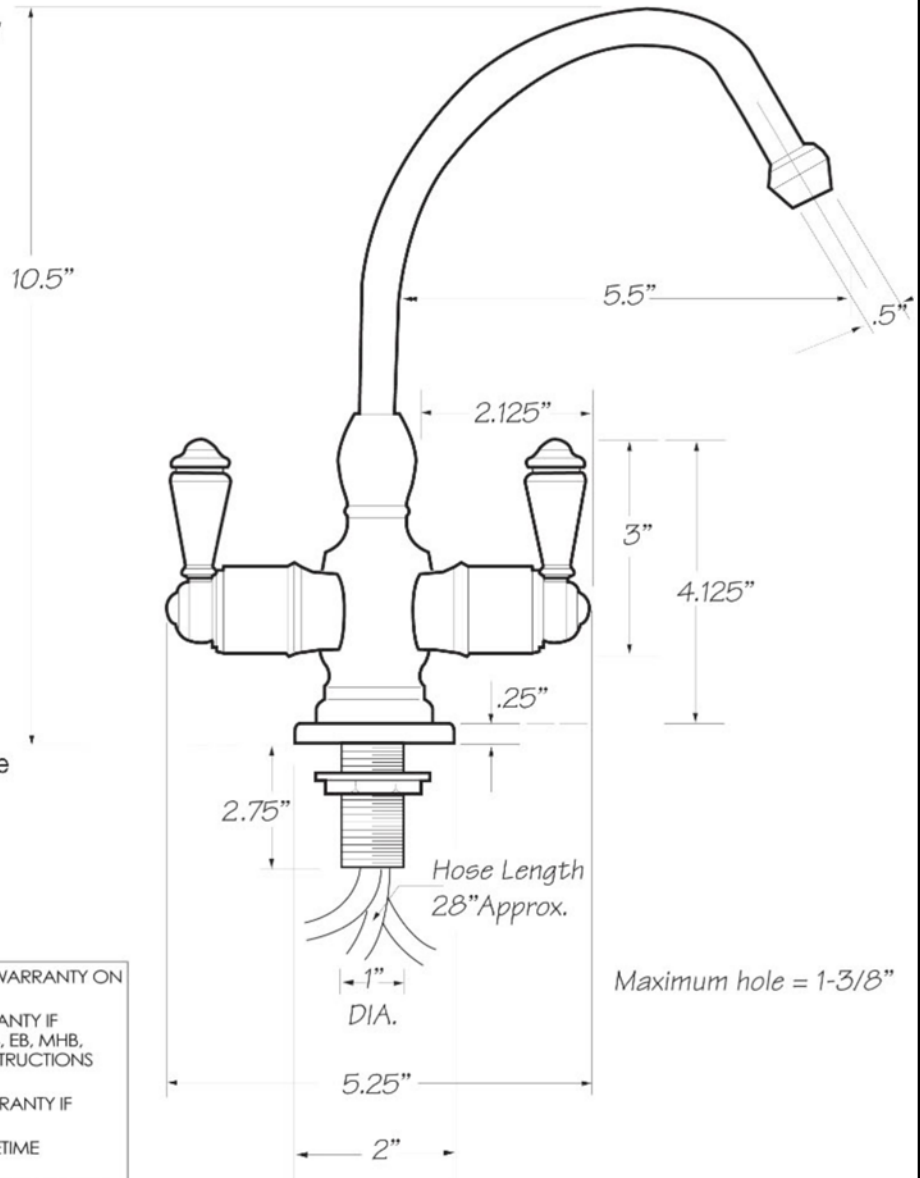

Warranty

*ALL MOUNTAIN PRODUCTS CARRY A 1 YEAR WARRANTY ON ALL WORKING PARTS.(except disposers)
*MOST SPECIAL FINISHES HAVE A 1 YEAR WARRANTY IF INSTRUCTIONS ARE FOLLOWED PROPERLY. ORB, EB, MHB, WCP, AND TB HAVE A 90 DAY WARRANTY IF INSTRUCTIONS ARE FOLLOWED PROPERLY.
*ALL PVD FINISHES COME WITH A LIFETIME WARRANTY IF INSTRUCTIONS ARE FOLLOWED PROPERLY
*ALL XENYO COLORED PRODUCTS HAVE A LIFETIME WARRANTY
*USE OF PLUMBERS PUTTY ON PRODUCTS VOIDS WARRANTY