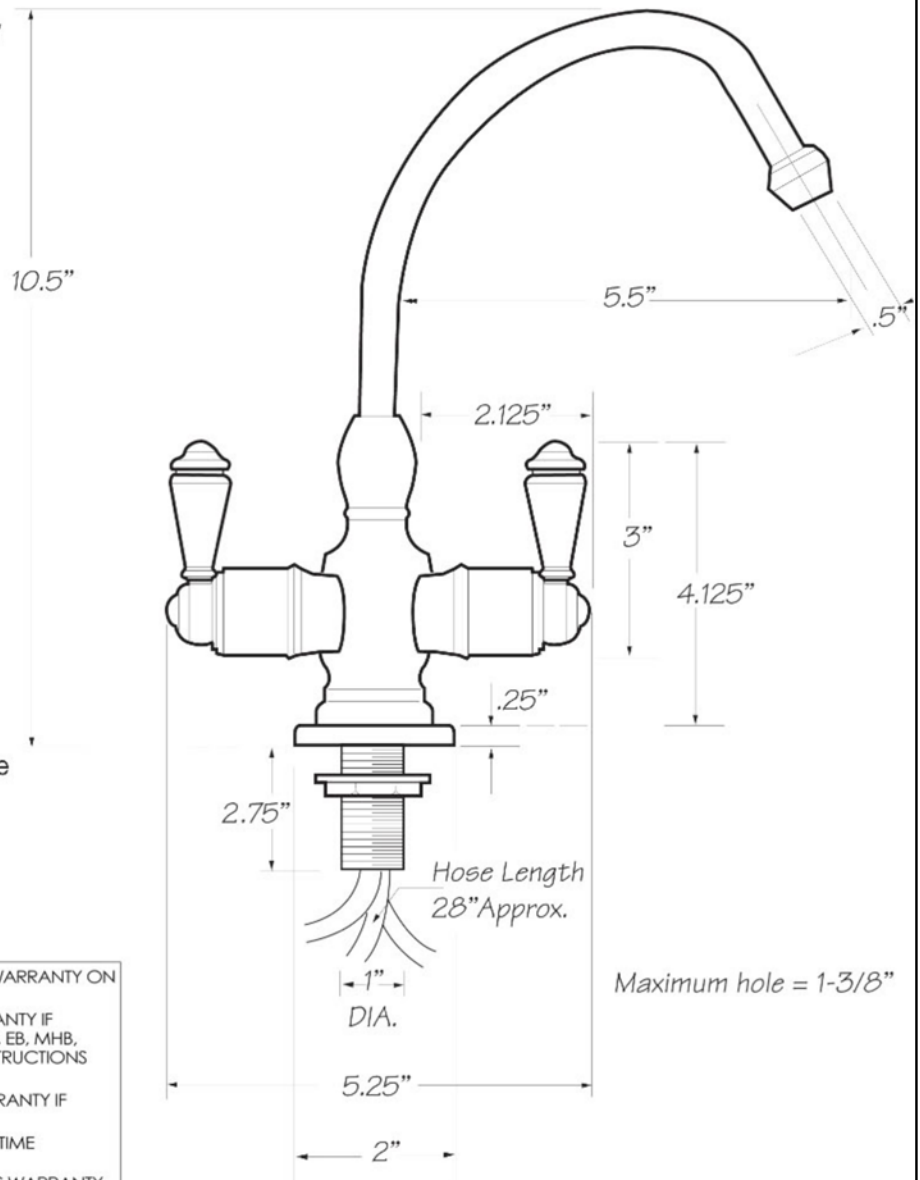

Warranty

*ALL MOUNTAIN PRODUCTS CARRY A 1 YEAR WARRANTY ON ALL WORKING PARTS. (except disposers)
*MOST SPECIAL FINISHES HAVE A 1 YEAR WARRANTY IF INSTRUCTIONS ARE FOLLOWED PROPERLY. ORB, EB, MHB, WCP, AND TB HAVE A 90 DAY WARRANTY IF INSTRUCTIONS ARE FOLLOWED PROPERLY.
*ALL PVD FINISHES COME WITH A LIFETIME WARRANTY IF INSTRUCTIONS ARE FOLLOWED PROPERLY
*ALL XENOY COLORED PRODUCTS HAVE A LIFETIME WARRANTY
*USE OF PLUMBERS PUTTY ON PRODUCTS VOIDS WARRANTY