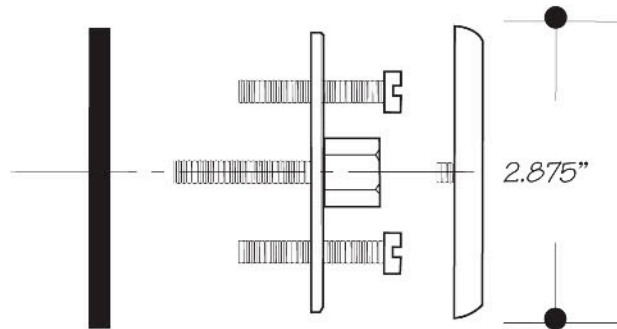

INSTALLATION DIMENSIONS

This model offers you the following features & benefits:

- Finger touch disc drain
- Deluxe Designer Face Plate
- Available in 7 finishes
 - CPB - Polished Chrome
 - PN - Polished Nickel
 - BRN - Brushed Nickel
 - PVD - Polished Brass
 - ORB - Oil Rubbed Bronze
 - VB - Venetian Bronze*
 - PVDBB - Brushed Bronze