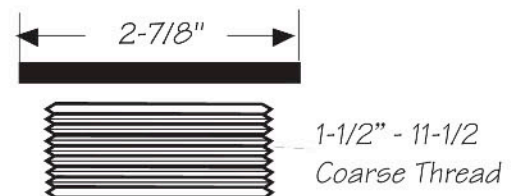

INSTALLATION DIMENSIONS

This model offers you the following features & benefits:

- Finger touch disc drain
- Deluxe Designer Face Plate
- Available in 7 finishes
 - CPB - Polished Chrome
 - PN - Polished Nickel
 - BRN - Brushed Nickel
 - PVD - Polished Brass
 - ORB - Oil Rubbed Bronze
 - VB - Venetian Bronze*
 - PVDBB - Brushed Bronze