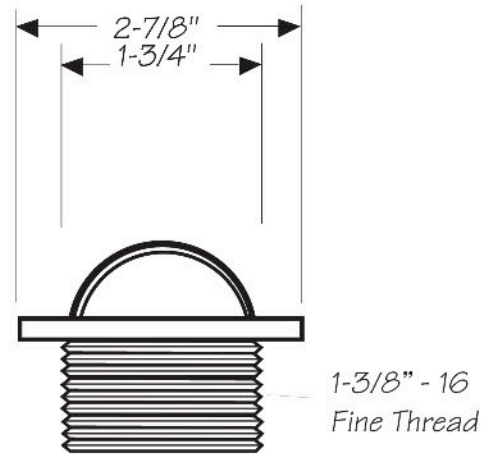

INSTALLATION DIMENSIONS

This model offers you the following features & benefits:

- Finger touch disc drain
- Deluxe Designer Face Plate
- Available in 7 finishes
 - CPB - Polished Chrome
 - PN - Polished Nickel
 - BRN - Brushed Nickel
 - PVD - Polished Brass
 - ORB - Oil Rubbed Bronze
 - VB - Venetian Bronze*
 - PVDBB - Brushed Bronze