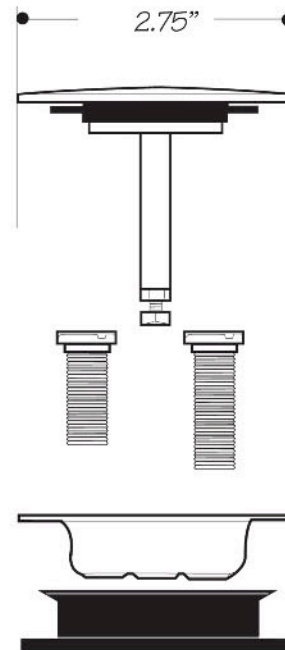

### INSTALLATION DIMENSIONS

***This model offers you the following features & benefits:***

- Cable Drive style drain trim
- Fits any Mountain Cable bath waste and overflow.
- Plated Brass
- Available in 20 finishes
  - CPB - Polished Chrome
  - SC - Satin Chrome
  - PN - Polished Nickel
  - BRN - Brushed Nickel
  - PEW - Pewter
  - PRN - Pearl Nickel
  - AB - Antique Brass
  - SB - Satin Brass
  - PVD - Polished Brass
  - WB - Weathered Brass
  - WCP - Weathered Copper
  - ACP - Antique Copper
  - ORB - Oil Rubbed Bronze
  - VB - Venetian Bronze\*
  - PVDBB - Brushed Bronze
  - TB - Tuscan Brass
  - MB - Matte Black
  - FG - French Gold
  - GPB - Polished Gold
  - SG - Satin Gold