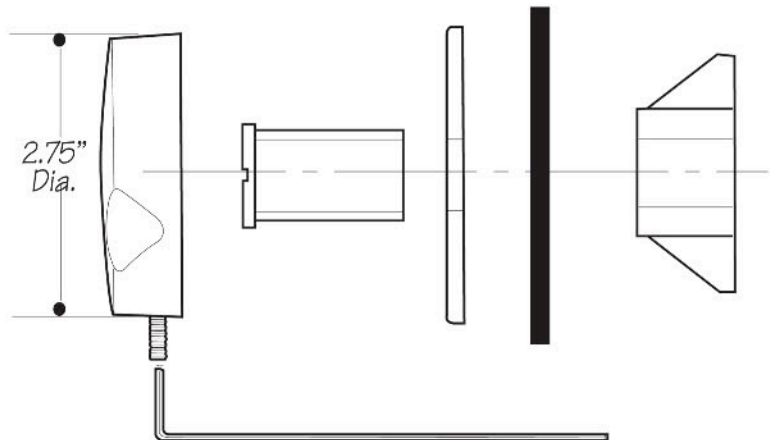

### INSTALLATION DIMENSIONS

***This model offers you the following features & benefits:***

- Cable Drive style drain trim
- Fits any Mountain Cable bath waste and overflow.
- Plated Brass
- Available in 20 finishes
  - CPB - Polished Chrome
  - SC - Satin Chrome
  - PN - Polished Nickel
  - BRN - Brushed Nickel
  - PEW - Pewter
  - PRN - Pearl Nickel
  - AB - Antique Brass
  - SB - Satin Brass
  - PVD - Polished Brass
  - WB - Weathered Brass
  - WCP - Weathered Copper
  - ACP - Antique Copper
  - ORB - Oil Rubbed Bronze
  - VB - Venetian Bronze\*
  - PVDBB - Brushed Bronze
  - TB - Tuscan Brass
  - MB - Matte Black
  - FG - French Gold
  - GPB - Polished Gold
  - SG - Satin Gold