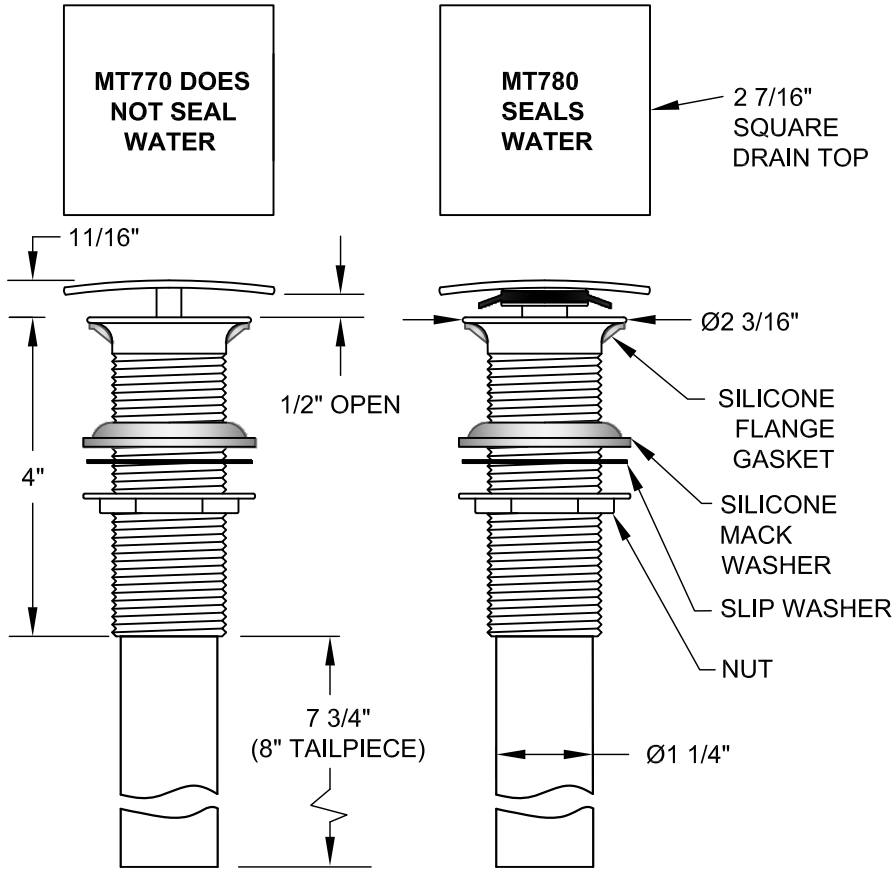

MT770, MT780 SPECIFICATIONS

DECORATIVE SQUARE TOP LAVATORY
DRAIN FOR SINKS WITHOUT OVERFLOW

THIS DECORATIVE DRAIN HAS THE FOLLOWING FEATURES:

- FITS SINKS WITH 1 1/2" DRAIN OPENING
- ENTIRE DRAIN IS PLATED FOR EXPOSED LOCATIONS
- QUALITY CONSTRUCTION AND 17GA TAILPIECE
- REMOVABLE TAILPIECE
- FITS SINKS UP TO 3 3/8" THICK
- REQUIRES A SINK WITH 3 3/8" DIA FLAT BOTTOM TO ALLOW MT780 SQUARE DRAIN TOP TO PUSH DOWN AND SEAL AND FOR MT770 TO FIT