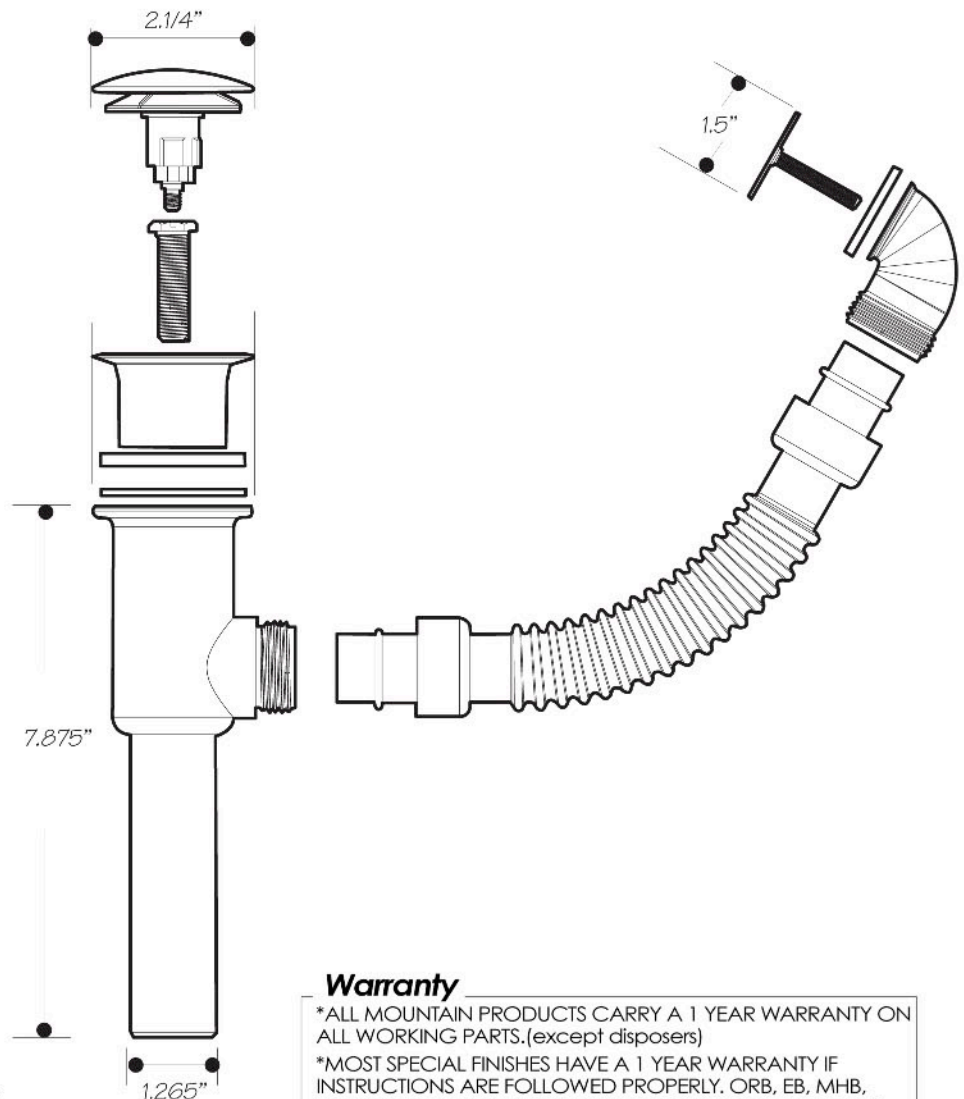

INSTALLATION DIMENSIONS

This model offers you the following features & benefits:

- For Vessel, Glass, Lavatory and Bar sinks
- Soft Touch stopper seals water
- Available in 4 finishes
  - ☐ CPB - Polished Chrome
  - ☐ BRN - Brushed Nickel
  - ☐ PVD - Polished Brass
  - ☐ ORB - Oil Rubbed Bronze

*Other finishes available
six week lead time
call for Set-up charge*

**Lifetime warranty on Soft Touch
clicker mechanism.**

Specifications subject to change without notice

Warranty

- *ALL MOUNTAIN PRODUCTS CARRY A 1 YEAR WARRANTY ON ALL WORKING PARTS.(except disposers)
- *MOST SPECIAL FINISHES HAVE A 1 YEAR WARRANTY IF INSTRUCTIONS ARE FOLLOWED PROPERLY. ORB, EB, MHB, WCP, AND TB HAVE A 90 DAY WARRANTY IF INSTRUCTIONS ARE FOLLOWED PROPERLY.
- *ALL PVD FINISHES COME WITH A LIFETIME WARRANTY IF INSTRUCTIONS ARE FOLLOWED PROPERLY
- *ALL XENYO COLORED PRODUCTS HAVE A LIFETIME WARRANTY
- *USE OF PLUMBERS PUTTY ON PRODUCTS VOIDS WARRANTY