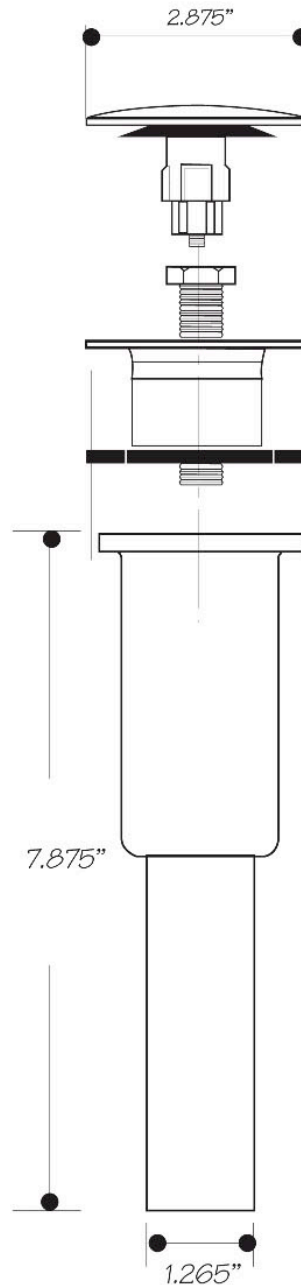

INSTALLATION DIMENSIONS

This model offers you the following features & benefits:

- For Vessel, Glass, Lavatory and Bar sinks
- Soft Touch stopper
- Available in 20 finishes
  - ☐ CPB - Polished Chrome
  - ☐ SC - Satin Chrome
  - ☐ PN - Polished Nickel
  - ☐ BRN - Brushed Nickel
  - ☐ PEW - Pewter
  - ☐ AB - Antique Brass
  - ☐ SB - Satin Brass
  - ☐ PVD - Polished Brass
  - ☐ WB - Weathered Brass
  - ☐ WCP - Weathered Copper
  - ☐ ACP - Antique Copper
  - ☐ PCP - Polished Copper
  - ☐ ORB - Oil Rubbed Bronze
  - ☐ VB - Venetian Bronze*
  - ☐ PVDDB - Brushed Bronze
  - ☐ TB - Tuscan Brass
  - ☐ MB - Matte Black
  - ☐ FG - French Gold
  - ☐ GPB - Polished Gold
  - ☐ SG - Satin Gold

Warranty

*ALL MOUNTAIN PRODUCTS CARRY A 1 YEAR WARRANTY ON ALL WORKING PARTS.(except disposers)

*MOST SPECIAL FINISHES HAVE A 1 YEAR WARRANTY IF INSTRUCTIONS ARE FOLLOWED PROPERLY. ORB, EB, MHB, WCP, AND TB HAVE A 90 DAY WARRANTY IF INSTRUCTIONS ARE FOLLOWED PROPERLY.

*ALL PVD FINISHES COME WITH A LIFETIME WARRANTY IF INSTRUCTIONS ARE FOLLOWED PROPERLY

*ALL XENYO COLORED PRODUCTS HAVE A LIFETIME WARRANTY

*USE OF PLUMBERS PUTTY ON PRODUCTS VOIDS WARRANTY

Lifetime warranty on Soft Touch clicker mechanism.

Specifications subject to change without notice