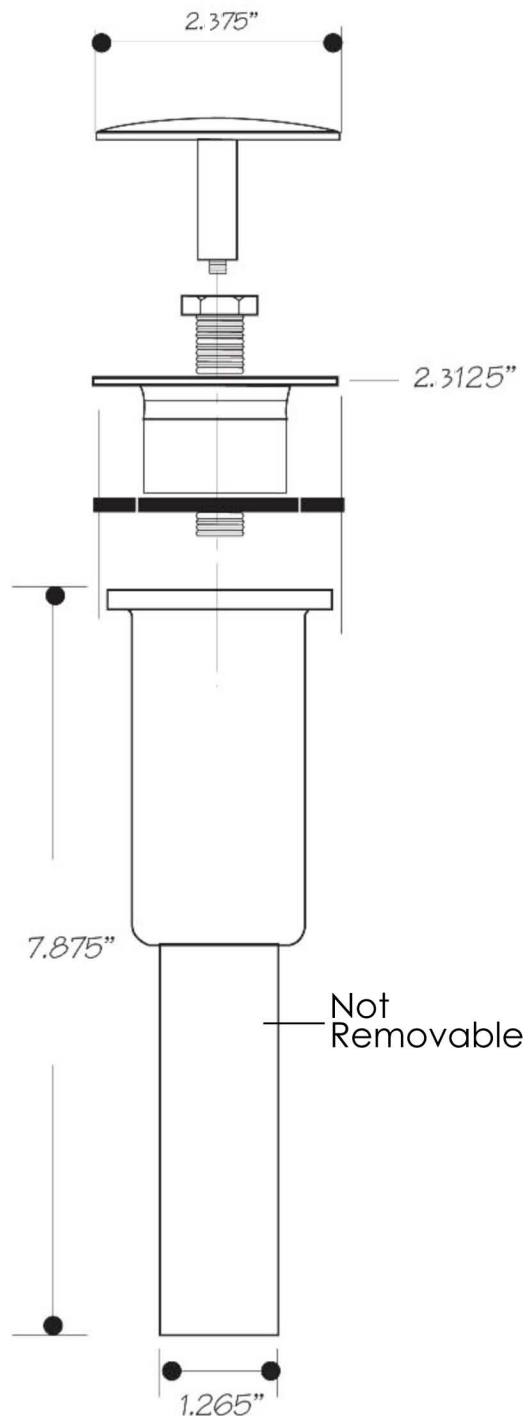

INSTALLATION DIMENSIONS

This model offers you the following features & benefits:

- For Vessel, Glass, Lavatory and Bar sinks
- Dome does not seal water in bowl
- Available in 20 finishes
  - ☐ CPB - Polished Chrome
  - ☐ SC - Satin Chrome
  - ☐ PN - Polished Nickel
  - ☐ BRN - Brushed Nickel
  - ☐ PEW - Pewter
  - ☐ AB - Antique Brass
  - ☐ SB - Satin Brass
  - ☐ PVD - Polished Brass
  - ☐ WB - Weathered Brass
  - ☐ WCP - Weathered Copper
  - ☐ ACP - Antique Copper
  - ☐ PCP - Polished Copper
  - ☐ ORB - Oil Rubbed Bronze
  - ☐ VB - Venetian Bronze*
  - ☐ PVDDB - Brushed Bronze
  - ☐ TB - Tuscan Brass
  - ☐ MB - Matte Black
  - ☐ FG - French Gold
  - ☐ GPB - Polished Gold
  - ☐ SG - Satin Gold

Warranty

*ALL MOUNTAIN PRODUCTS CARRY A 1 YEAR WARRANTY ON ALL WORKING PARTS.(except disposers)

*MOST SPECIAL FINISHES HAVE A 1 YEAR WARRANTY IF INSTRUCTIONS ARE FOLLOWED PROPERLY. ORB, EB, MHB, WCP, AND TB HAVE A 90 DAY WARRANTY IF INSTRUCTIONS ARE FOLLOWED PROPERLY.

*ALL PVD FINISHES COME WITH A LIFETIME WARRANTY IF INSTRUCTIONS ARE FOLLOWED PROPERLY

*ALL XENYO COLORED PRODUCTS HAVE A LIFETIME WARRANTY

*USE OF PLUMBERS PUTTY ON PRODUCTS VOIDS WARRANTY

Specifications subject to change without notice