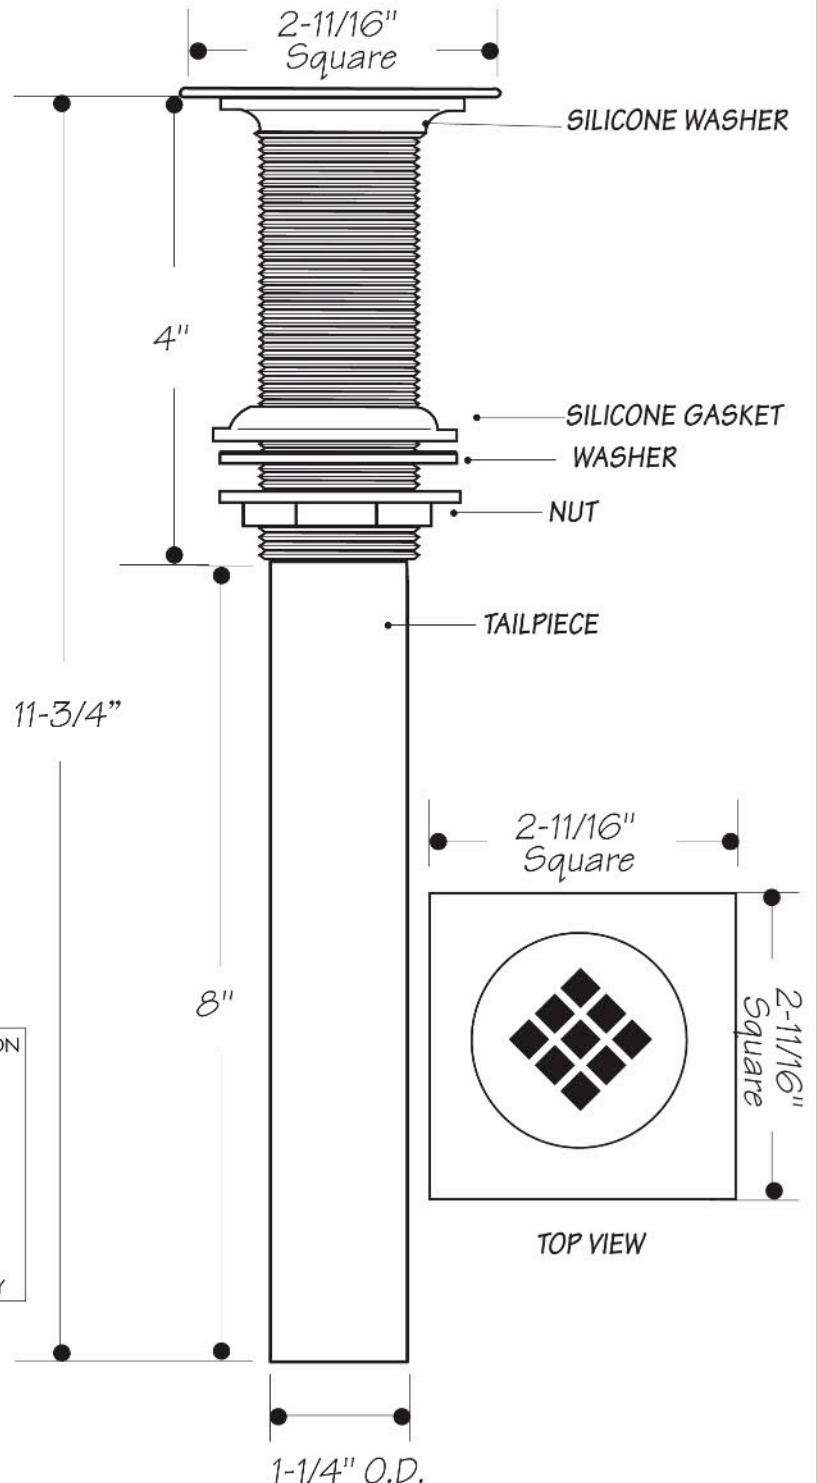

INSTALLATION DIMENSIONS

This model offers you the following features & benefits:

- Drain and tailpiece completely plated
- 3 Piece Lavatory Drain
- Without Overflow
- 3" maximum sink thickness
- Fits Drain openings of 1-1/2"
- Diamond pattern square grid drain that can be used with MT3000 Decorative Square bottle trap
- Available in 6 finishes
  - ☐ CPB - Polished Chrome
  - ☐ PN - Polished Nickel
  - ☐ BRN - Brushed Nickel
  - ☐ ORB - Oil Rubbed Bronze
  - ☐ PVDDB - PVD Brushed Bronze
  - ☐ VB - Venetian Bronze*

Warranty

*ALL MOUNTAIN PRODUCTS CARRY A 1 YEAR WARRANTY ON ALL WORKING PARTS.(except disposers)
*MOST SPECIAL FINISHES HAVE A 1 YEAR WARRANTY IF INSTRUCTIONS ARE FOLLOWED PROPERLY. ORB, EB, MHB, WCP, AND TB HAVE A 90 DAY WARRANTY IF INSTRUCTIONS ARE FOLLOWED PROPERLY.
*ALL PVD FINISHES COME WITH A LIFETIME WARRANTY IF INSTRUCTIONS ARE FOLLOWED PROPERLY
*ALL XENYO COLORED PRODUCTS HAVE A LIFETIME WARRANTY
*USE OF PLUMBERS PUTTY ON PRODUCTS VOIDS WARRANTY

Specifications subject to change without notice.