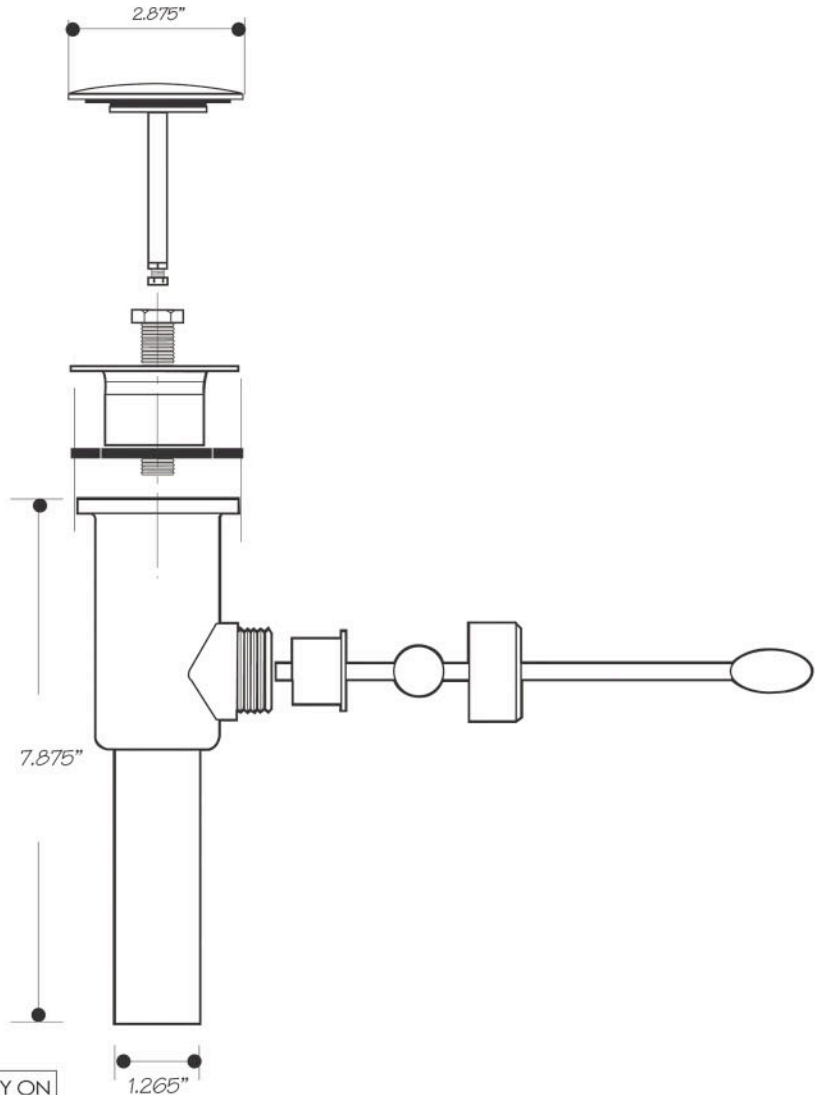

INSTALLATION DIMENSIONS

This model offers you the following features & benefits:

- Pop-Up sink drain with extended Lever includes 1-1/4" O.D. tailpiece without overflow.
- For drain openings of 1-1/2"
- Available in 15 finishes
 - CPB - Polished Chrome
 - SC - Satin Chrome
 - PN - Polished Nickel
 - BRN - Brushed Nickel
 - PVD - Polished Brass
 - WCP - Weathered Copper
 - ACP - Antique Copper
 - ORB - Oil Rubbed Bronze
 - VB - Venetian Bronze*
 - PVDBB - Brushed Bronze
 - TB - Tuscan Brass
 - MB - Matte Black
 - FG - French Gold
 - GPB - Polished Gold
 - SG - Satin Gold