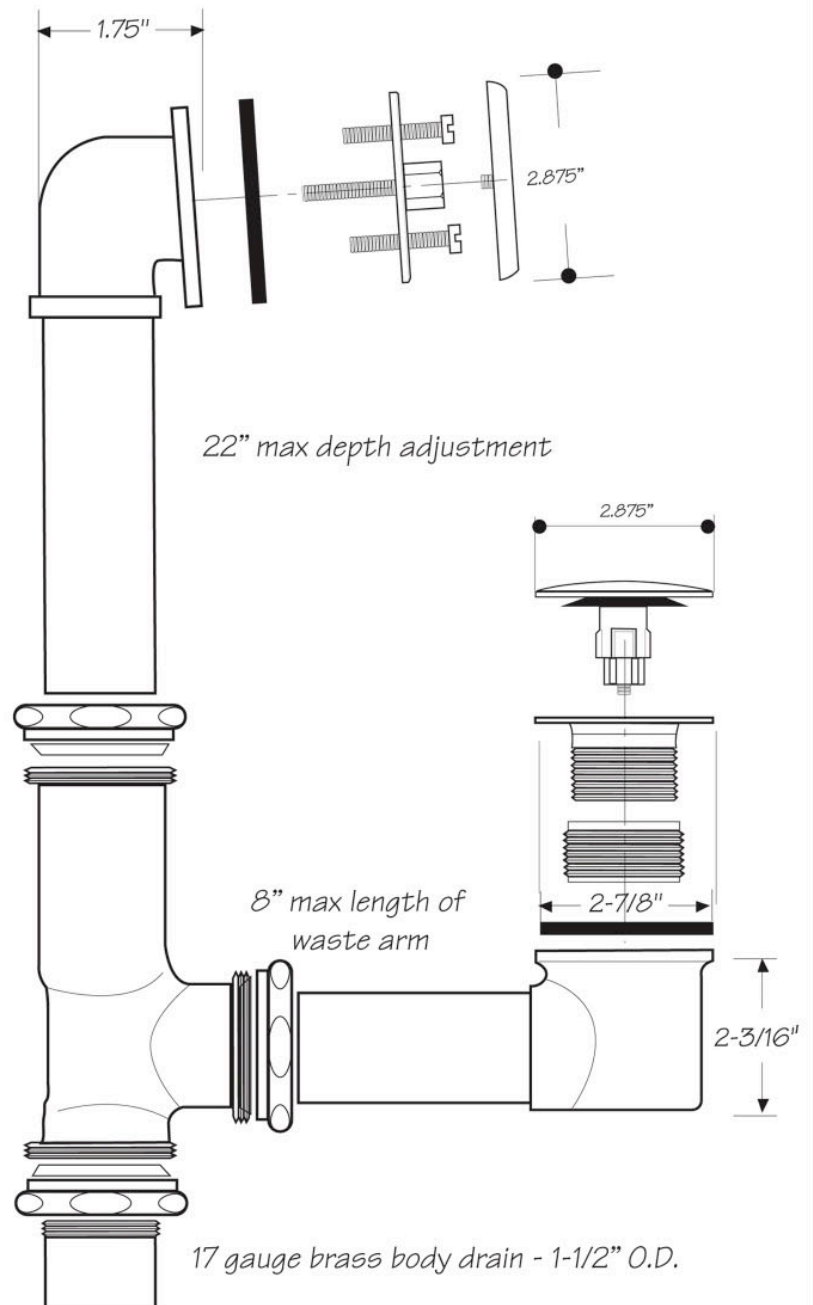

INSTALLATION DIMENSIONS

This model offers you the following features & benefits:

- All brass body
- Deluxe Designer Face Plate
- Adjustable to 22" depth
- For acrylic, fiberglass, cast iron and steel bathtubs and whirlpools.
- Constructed of 17 gauge brass
- Soft Touch Clicker Mechanism
- Available in 15 finishes

Lifetime warranty on drain body.

Warranty

*ALL MOUNTAIN PRODUCTS CARRY A 1 YEAR WARRANTY ON ALL WORKING PARTS. (except disposers)
*MOST SPECIAL FINISHES HAVE A 1 YEAR WARRANTY IF INSTRUCTIONS ARE FOLLOWED PROPERLY. ORB, EB, MHB, WCP, AND TB HAVE A 90 DAY WARRANTY IF INSTRUCTIONS ARE FOLLOWED PROPERLY.
*ALL PVD FINISHES COME WITH A LIFETIME WARRANTY IF INSTRUCTIONS ARE FOLLOWED PROPERLY
*ALL XENOY COLORED PRODUCTS HAVE A LIFETIME WARRANTY
*USE OF PLUMBERS PUTTY ON PRODUCTS VOIDS WARRANTY

Specifications subject to change without notice.