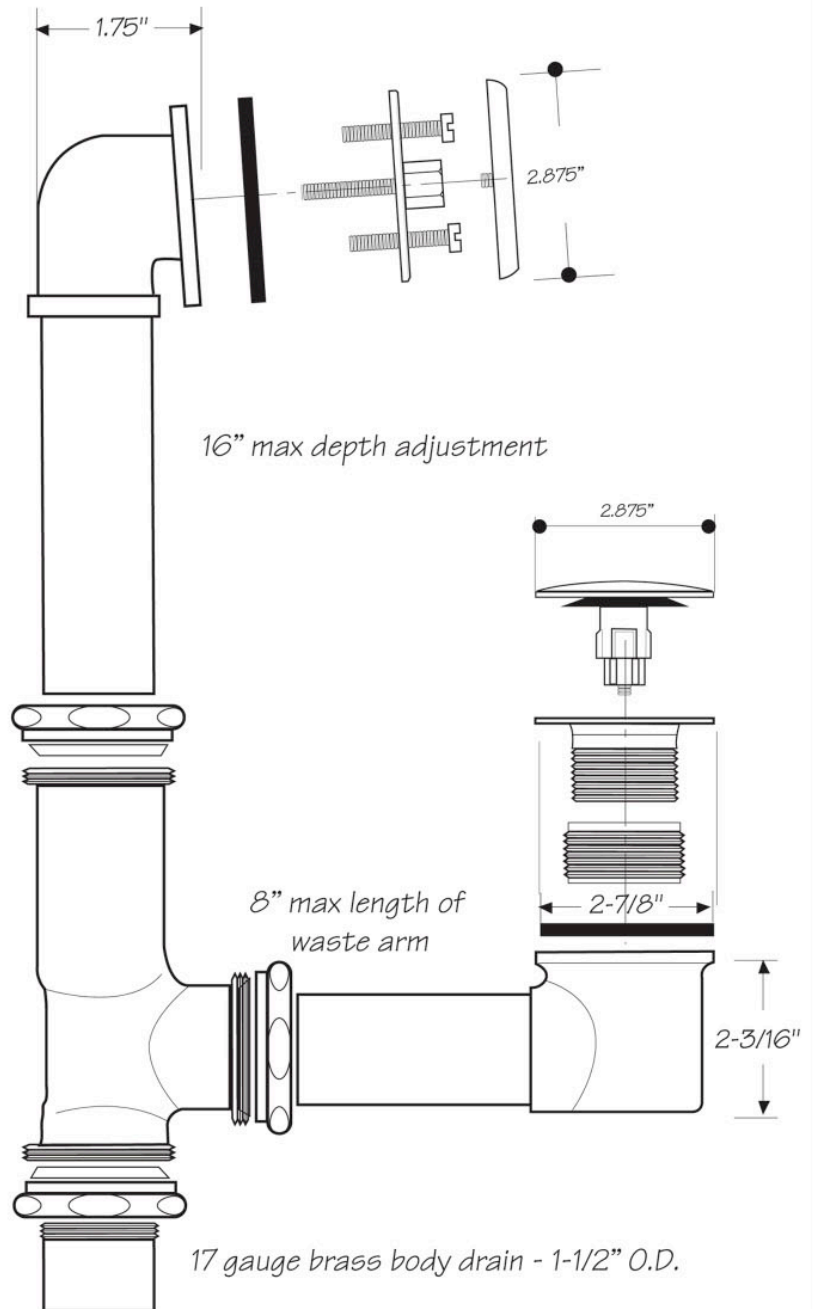

INSTALLATION DIMENSIONS

This model offers you the following features & benefits:

- All brass body
- Deluxe Designer Face Plate
- Adjustable to 16" depth
- For acrylic, fiberglass, cast iron and steel bathtubs and whirlpools.
- Constructed of 17 gauge brass
- Soft Touch Clicker Mechanism
- Available in 15 finishes

Lifetime warranty on drain body.

Warranty

*ALL MOUNTAIN PRODUCTS CARRY A 1 YEAR WARRANTY ON ALL WORKING PARTS. (except disposers)
*MOST SPECIAL FINISHES HAVE A 1 YEAR WARRANTY IF INSTRUCTIONS ARE FOLLOWED PROPERLY. ORB, EB, MHB, WCP, AND TB HAVE A 90 DAY WARRANTY IF INSTRUCTIONS ARE FOLLOWED PROPERLY.
*ALL PVD FINISHES COME WITH A LIFETIME WARRANTY IF INSTRUCTIONS ARE FOLLOWED PROPERLY
*ALL XENYO COLORED PRODUCTS HAVE A LIFETIME WARRANTY
*USE OF PLUMBERS PUTTY ON PRODUCTS VOIDS WARRANTY

Specifications subject to change without notice.