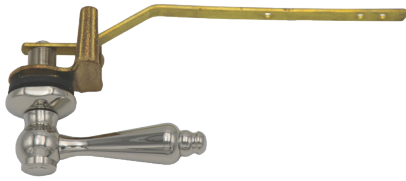

Group 1 Finishes

All Group 1 Finishes \$ 190

Group 2 Finishes

All Group 2 Finishes \$ 263

Side Mount Toilet Tank Lever - TOTO "Bristol", "Drake", "Vespin"

MT968

This contemporary style side mount toilet tank lever is the perfect finishing touch to your toilet. Available in a variety of finishes to match every fixture in your bathroom.

Group 1 Finishes

All Group 1 Finishes \$ 229

Group 2 Finishes

All Group 2 Finishes \$ 279

Side Mount Toilet Tank Lever - TOTO "Guinevere", AXENT Italica

MT2310

This contemporary style side mount toilet tank lever is the perfect finishing touch to your toilet. Available in a variety of finishes to match every fixture in your bathroom.

Fits TOTO "Guinevere" Model Toilets

Fits AXENT Italica, Model SLT600 Toilets

Standard Finishes

MT2310/BRN	Brushed Nickel	\$ 138
MT2310/CHBRZ	Champagne Bronze	\$ 241
MT2310/MB	Matte Black	\$ 171
MT2310/ORB	Oil Rubbed Bronze	\$ 149
MT2310/PN	Polished Nickel	\$ 138
MT2310/ULB	Unlacquered Brass	\$ 107
MT2310/VB	Venetian Bronze	\$ 149

Group 1 Finishes

All Group 1 Finishes \$ 171

Group 2 Finishes

All Group 2 Finishes \$ 241

Front Mount Toilet Tank Lever - Icera F-65, AXENT

MT65

This traditional style front mount toilet tank lever is the perfect finishing touch to your toilet. Available in a variety of finishes to match every fixture in your bathroom.