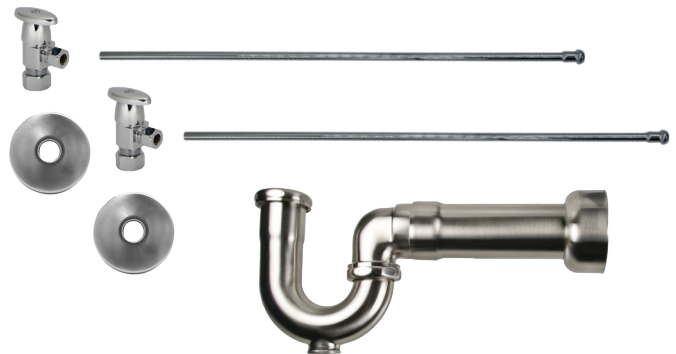

Oval Handle (valve MT6003-NL)

MT3043-NL

Complete Lavatory Supply Kits with New England/Massachusetts P-Trap include everything you need to install your bathroom lavatory sink. Our deluxe brass oval handle angle valve blends with traditional or contemporary fixtures.

- 2 - MT6003-NL Angle Valves
- 2 - MT432X 3/8" x 20" Rigid Supply Tubes
- 2 - MT441X Sure Grip Flanges
- 1 - MT304X 1-1/4" x 1-1/2" x 11" P-Trap

Standard Finishes

MT3043-NL/BRN	Brushed Nickel	\$ 727
MT3043-NL/CHBRZ	Champagne Bronze	\$ 1475
MT3043-NL/CPB	Polished Chrome	\$ 581
MT3043-NL/MB	Matte Black	\$ 1098
MT3043-NL/ORB	Oil Rubbed Bronze	\$ 846
MT3043-NL/PN	Polished Nickel	\$ 727
MT3043-NL/ULB	Unlaquered Brass	\$ 581
MT3043-NL/VB	Venetian Bronze	\$ 846

Group 1 Finishes

All Group 1 Finishes \$ 1098

Group 2 Finishes

All Group 2 Finishes \$ 1475

1/2" Compression (5/8" O.D.) Inlet x 3/8" O.D. Compression Outlet

Brass Cross Handle with 1/4 Turn Ball Valve - Lead Free