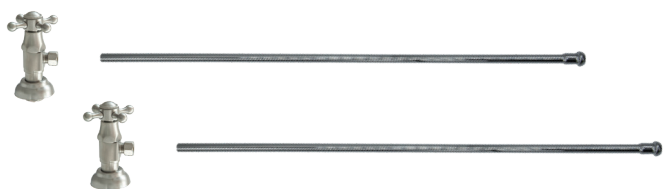

Group 1 Finishes

All Group 1 Finishes **\$ 52**

Group 2 Finishes

All Group 2 Finishes **\$ 82**

Bull Nose Supply Tube For Lavatory - 30" with Metal End Piece

MT4321X

Bull nose supply tube risers with metal end piece for lavatory connections.

- 2 - MT4003X-NL Angle Valves
- 2 - MT432X 3/8" x 20" Rigid Supply Tubes
- 2 - MT441X Sure Grip Flanges

Standard Finishes

MT4930X-NL/BRN	Brushed Nickel	\$ 603
MT4930X-NL/CHBRZ	Champagne Bronze	\$ 1010
MT4930X-NL/CPB	Polished Chrome	\$ 410
MT4930X-NL/MB	Matte Black	\$ 731
MT4930X-NL/ORB	Oil Rubbed Bronze	\$ 643
MT4930X-NL/PN	Polished Nickel	\$ 603
MT4930X-NL/ULB	Unlacquered Brass	\$ 410
MT4930X-NL/VB	Venetian Bronze	\$ 643

Group 1 Finishes

All Group 1 Finishes \$ 731

Group 2 Finishes

All Group 2 Finishes \$ 1010

1/2" Compression (5/8" O.D.) Inlet x 3/8" O.D. Compression Outlet

Brass Cross Handle with 1/4 Turn Ceramic Disc Cartridge Valve - Lead Free

(Angle - No Trap)

1/2" Compression (5/8" O.D.) Inlet x 3/8" O.D. Compression Outlet

Cross Handle (valve MT4004X-NL)

MT4931X-NL

Complete Lavatory Supply Kits include everything you need to install your bathroom lavatory sink. Our deluxe cross handle angle valve and flange is designed for a very traditional look.