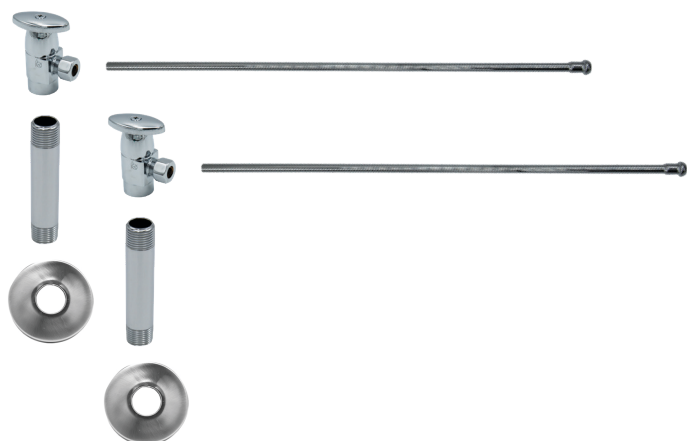

- 2 - MT403-NL Angle Valves
- 2 - MT432X 3/8" x 20" Rigid Supply Tubes
- 2 - MT441X Sure Grip Flanges

Standard Finishes

MT493BO-NL/BRN	Brushed Nickel	\$ 411
MT493BO-NL/CHBRZ	Champagne Bronze	\$ 734
MT493BO-NL/CPB	Polished Chrome	\$ 308
MT493BO-NL/MB	Matte Black	\$ 561
MT493BO-NL/ORB	Oil Rubbed Bronze	\$ 457
MT493BO-NL/PN	Polished Nickel	\$ 411
MT493BO-NL/ULB	Unlacquered Brass	\$ 308
MT493BO-NL/VB	Venetian Bronze	\$ 457

Group 1 Finishes

All Group 1 Finishes \$ 561

Group 2 Finishes

All Group 2 Finishes \$ 734

1/2" Compression (5/8" O.D.) Inlet x 3/8" O.D. Compression Outlet

Brass Oval Handle with 1/4 Turn Ceramic Disc Cartridge Valve - Lead Free

(Angle - No Trap)

1/2" Female IPS Inlet x 3/8" O.D. Compression Outlet

Oval Handle (valve MT6001-NL)

MT6910-NL

Complete Lavatory Supply Kits include everything you need to install your bathroom lavatory sink. Our deluxe brass oval handle angle valve blends with traditional or contemporary fixtures.