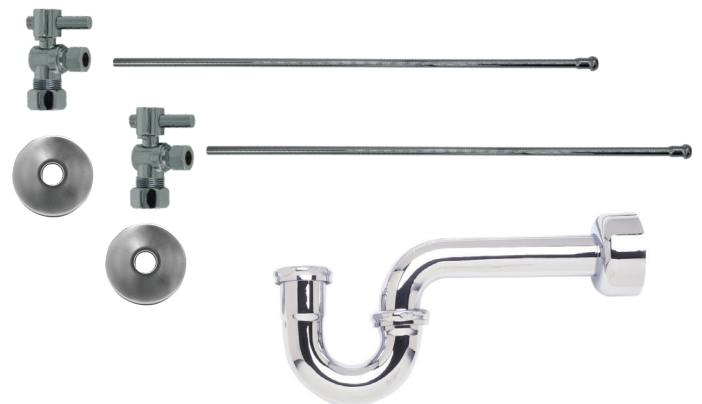

Group 2 Finishes

All Group 2 Finishes $ 1311

1/2" Compression (5/8" O.D.) Inlet x 3/8" O.D. Compression Outlet