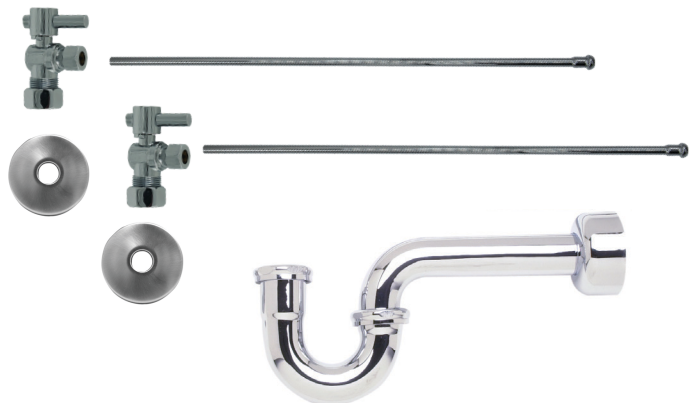

Group 2 Finishes

All Group 2 Finishes $ 1311

1/2" Compression (5/8" O.D.) Inlet x 3/8" O.D. Compression Outlet