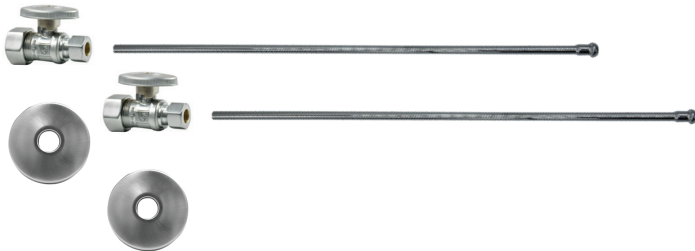

MT5931-NL

Complete Lavatory Supply Kits include everything you need to install your bathroom lavatory sink. Our square handle angle valve is designed for a contemporary look.

- 2 - MT5004-NL Angle Valves
- 2 - MT432X 3/8" x 20" Rigid Supply Tubes

Group 1 Finishes

All Group 1 Finishes \$ 891

Group 2 Finishes

All Group 2 Finishes \$ 990

Brass Oval Handle with 1/4 Turn Ball Valve - Lead Free

(Straight - No Trap)

**1/2" Compression (5/8" O.D.) Inlet
x 3/8" O.D. Compression Outlet**

Oval Handle (valve MT410-NL)

MT4127-NL

Complete Lavatory Supply Kits include everything you need to install your bathroom lavatory sink. Our oval handle straight valve is designed for a traditional look.

- 2 - MT410-NL Straight Valves
- 2 - MT432X 3/8" x 20" Rigid Supply Tubes
- 2 - MT441X Sure Grip Flanges

Standard Finishes

MT4127-NL/BRN	Brushed Nickel	\$ 386
MT4127-NL/CHBRZ	Champagne Bronze	\$ 698
MT4127-NL/CPB	Polished Chrome	\$ 259
MT4127-NL/MB	Matte Black	\$ 495
MT4127-NL/ORB	Oil Rubbed Bronze	\$ 428
MT4127-NL/PN	Polished Nickel	\$ 386
MT4127-NL/ULB	Unlacquered Brass	\$ 259
MT4127-NL/VB	Venetian Bronze	\$ 428