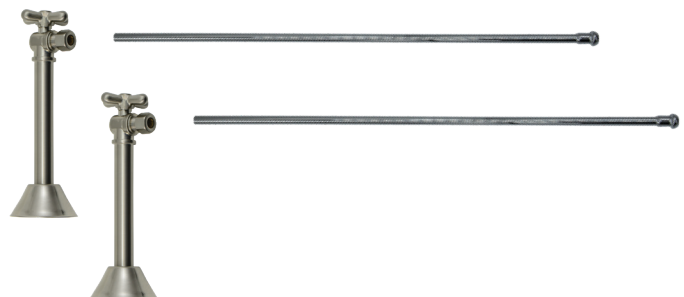

1/2" Copper Sweat Inlet x 3/8" O.D. Compression Outlet