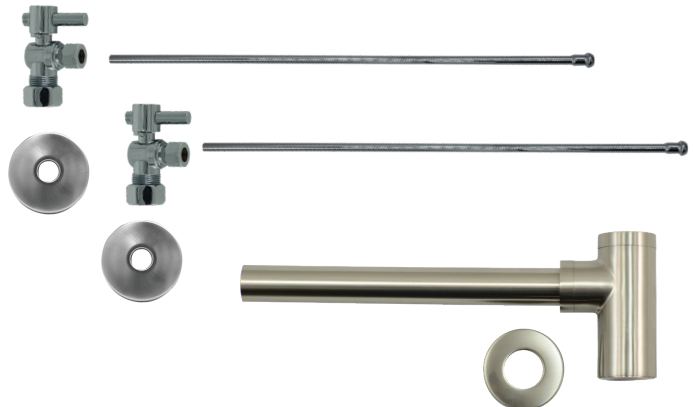

Lever Handle (valve MT521-NL)

MT6002-NL

Complete Lavatory Supply Kits with Decorative Round Bottle Trap with Clean-Out Plug include everything you need to install your bathroom lavatory sink. Our lever handle angle valve is designed for a contemporary look.

- 2 - MT521-NL Angle Valves
- 2 - MT432X 3/8" x 20" Rigid Supply Tubes
- 2 - MT441X Sure Grip Flanges
- 1 - MT2000-2 1-1/4" x 1-1/4" Lavatory Trap w/ Flange

Standard Finishes

MT6002-NL/BRN	Brushed Nickel	\$ 945
MT6002-NL/CHBRZ	Champagne Bronze	\$ 1677
MT6002-NL/CPB	Polished Chrome	\$ 734
MT6002-NL/MB	Matte Black	\$ 1247
MT6002-NL/ORB	Oil Rubbed Bronze	\$ 1090
MT6002-NL/PN	Polished Nickel	\$ 945
MT6002-NL/ULB	Unlacquered Brass	\$ 734
MT6002-NL/VB	Venetian Bronze	\$ 1090

Group 1 Finishes

All Group 1 Finishes **\$ 1247**

Group 2 Finishes

All Group 2 Finishes **\$ 1677**

1/2" Compression (5/8" O.D.) Inlet x 3/8" O.D. Compression Outlet

Contemporary Round Handle with 1/4 Turn Ceramic Disc Cartridge Valve - Lead Free (Angle - Round Bottle Trap w/ Clean-Out Plug)