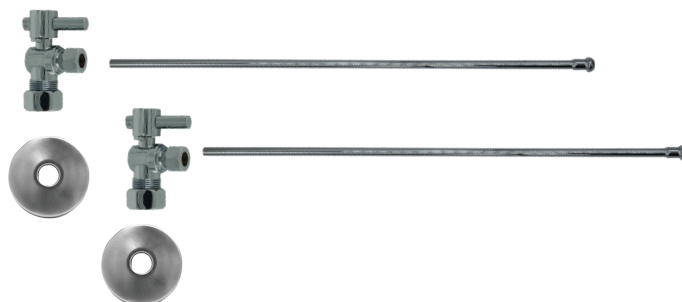

Group 2 Finishes

All Group 2 Finishes $ 819

1/2" Compression (5/8" O.D.) Inlet x 3/8" O.D. Compression Outlet