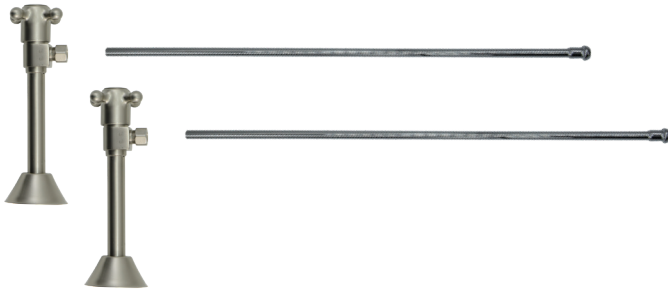

Brass Cross Handle with 1/4 Turn Ceramic Disc Cartridge Valve - Lead Free

(Sweat - Angle - No Trap)

1/2" Copper Sweat Inlet x 3/8" O.D. Compression Outlet