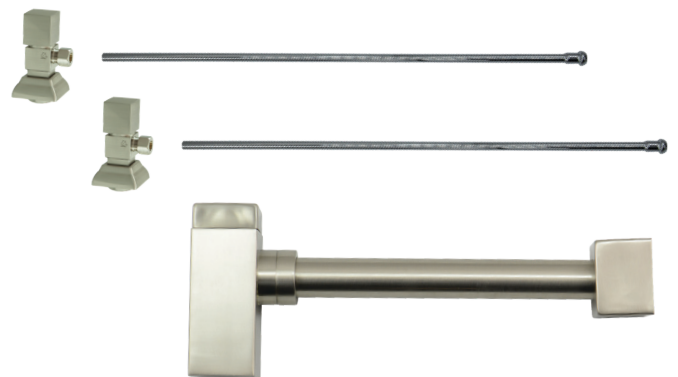

Group 2 Finishes

All Group 2 Finishes **$ 1697**

1/2" Compression (5/8" O.D.) Inlet x 3/8" O.D. Compression Outlet