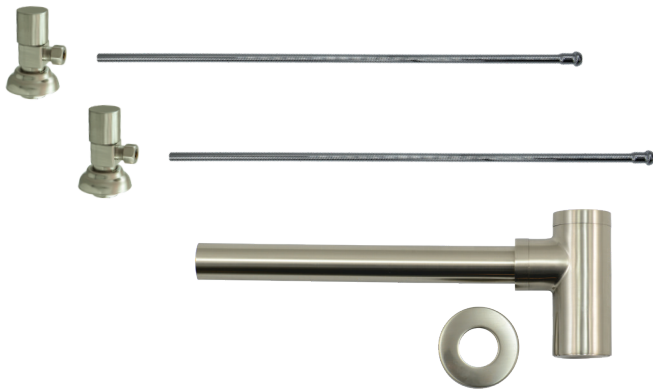

Lever Handle (valve MT521-NL)

MT6002-NL

Complete Lavatory Supply Kits with Decorative Round Bottle Trap with Clean-Out Plug include everything you need to install your bathroom lavatory sink. Our lever handle angle valve is designed for a contemporary look.

- 2 - MT521-NL Angle Valves
- 2 - MT432X 3/8" x 20" Rigid Supply Tubes
- 2 - MT441X Sure Grip Flanges
- 1 - MT2000-2 1-1/4" x 1-1/4" Lavatory Trap w/ Flange

Standard Finishes

MT6002-NL/BRN	Brushed Nickel	\$ 945
MT6002-NL/CHBRZ	Champagne Bronze	\$ 1677
MT6002-NL/CPB	Polished Chrome	\$ 734
MT6002-NL/MB	Matte Black	\$ 1247
MT6002-NL/ORB	Oil Rubbed Bronze	\$ 1090
MT6002-NL/PN	Polished Nickel	\$ 945
MT6002-NL/ULB	Unlacquered Brass	\$ 734
MT6002-NL/VB	Venetian Bronze	\$ 1090

Group 1 Finishes

All Group 1 Finishes **\$ 1247**

Group 2 Finishes

All Group 2 Finishes **\$ 1677**

1/2" Compression (5/8" O.D.) Inlet x 3/8" O.D. Compression Outlet

Contemporary Round Handle with 1/4 Turn Ceramic Disc Cartridge Valve - Lead Free (Angle - Round Bottle Trap w/ Clean-Out Plug)

1/2" Compression (5/8" O.D.) Inlet x 3/8" O.D. Compression Outlet

Round Handle (valve MT6004-NL)

MT9002-NL

Complete Lavatory Supply Kits with Decorative Round Bottle Trap with Clean-Out Plug include everything you need to install your bathroom lavatory sink. Our round handle angle valve is designed for a contemporary look.