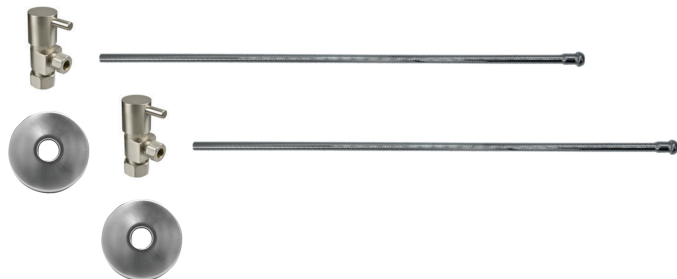

MT5910L-NL

Complete Lavatory Supply Kits include everything you need to install your bathroom lavatory sink. Our lever handle angle valve is designed for a contemporary look.

- 2 - MT5001L-NL Angle Valves
- 2 - MT432X 3/8" x 20" Rigid Supply Tubes
- 2 - MT450X 1/2" x 4" Pipe Nipples
- 2 - MT442X Sure Grip Flanges

Group 1 Finishes

All Group 1 Finishes \$ 902

Group 2 Finishes

All Group 2 Finishes \$ 1169

1/2" Female IPS Inlet x 3/8" O.D. Compression Outlet

Contemporary Lever Handle with 1/4 Turn Ceramic Disc Cartridge Valve - Lead Free (Angle - No Trap)

1/2" Compression (5/8" O.D.) Inlet x 3/8" O.D. Compression Outlet

Lever Handle (valve MT5003L-NL)

MT5930L-NL

Complete Lavatory Supply Kits include everything you need to install your bathroom lavatory sink. Our lever handle angle valve is designed for a contemporary look.