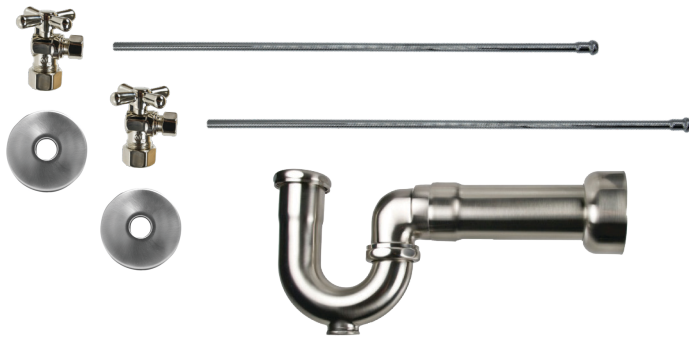

Brass Cross Handle with 1/4 Turn Ball Valve - Lead Free

(Angle - New England/Massachusetts P-Trap)

1/2" Compression (5/8" O.D.) Inlet x 3/8" O.D. Compression Outlet