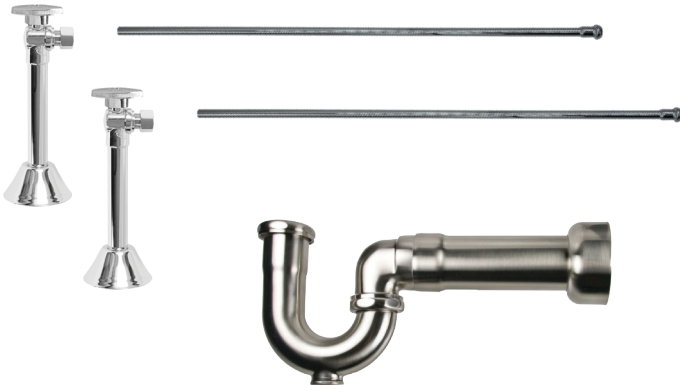

Brass Oval Handle with 1/4 Turn Ball Valve - Lead Free

(Sweat - Angle - New England/Massachusetts P-Trap)

Oval Handle (valve MT316-NL)

MT316MASS-NL

Complete Lavatory Supply Kits with New England/Massachusetts P-Trap include everything you need to install your bathroom lavatory sink. This angle sweat valve is traditionally styled with a brass oval handle.

- 2 - MT316-NL Angle Sweat Valves
- 2 - MT432X 3/8" x 20" Rigid Supply Tubes
- 1 - MT304X 1-1/4" x 1-1/2" x 11" P-Trap

Standard Finishes

MT316MASS-NL/BRN	Brushed Nickel	$ 796
MT316MASS-NL/CHBRZ	Champagne Bronze	$ 1284
MT316MASS-NL/CPB	Polished Chrome	$ 631
MT316MASS-NL/MB	Matte Black	$ 972
MT316MASS-NL/ORB	Oil Rubbed Bronze	$ 877
MT316MASS-NL/PN	Polished Nickel	$ 796
MT316MASS-NL/ULB	Unlacquered Brass	$ 631
MT316MASS-NL/VB	Venetian Bronze	$ 877

Group 1 Finishes

All Group 1 Finishes $ 972

Group 2 Finishes

All Group 2 Finishes $ 1284

1/2" Copper Sweat Inlet x 3/8" O.D. Compression Outlet