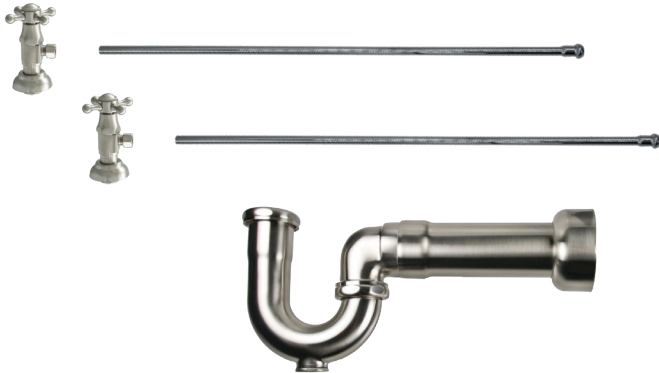

Brass Cross Handle with 1/4 Turn Ceramic Disc Cartridge Valve - Lead Free

(Angle - New England/Massachusetts P-Trap)

1/2" Compression (5/8" O.D.) Inlet x 3/8" O.D. Compression Outlet