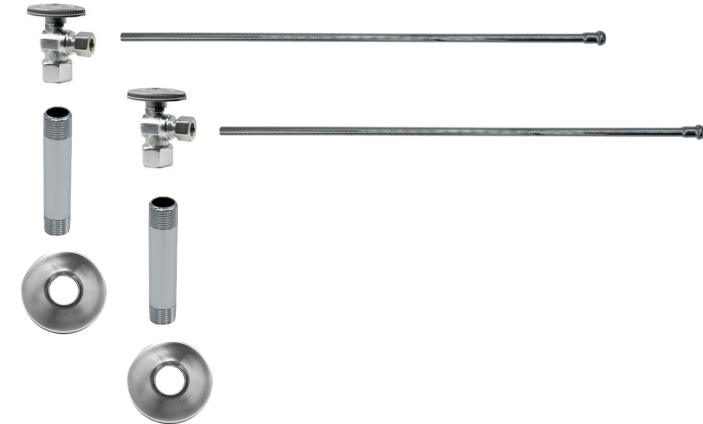

Group 1 Finishes

All Group 1 Finishes **\$ 85**

Group 2 Finishes

All Group 2 Finishes **\$ 100**

Brass Cover Tube & Flange

MT4390X

Cover tube for O.D. Compression x O.D. Compression

- 6" cover tube that can be cut to size
- Covers 1/2" copper stub
- Includes Flange

Brass Oval Handle with 1/4 Turn Ball Valve - Lead Free

(Angle - No Trap)

1/2" Female IPS Inlet x 3/8" O.D. Compression Outlet

Oval Handle (valve MT401-NL)

MT4934-NL

Complete Lavatory Supply Kits include everything you need to install your bathroom lavatory sink. Our oval handle angle valve is designed for a traditional look.

- 2 - MT401-NL Angle Valves
- 2 - MT432X 3/8" x 20" Rigid Supply Tubes
- 2 - MT450X 1/2" x 4" Pipe Nipples
- 2 - MT442X Sure Grip Flanges

Standard Finishes

MT4934-NL/BRN	Brushed Nickel	\$ 540
MT4934-NL/CHBRZ	Champagne Bronze	\$ 930
MT4934-NL/CPB	Polished Chrome	\$ 392
MT4934-NL/MB	Matte Black	\$ 670
MT4934-NL/ORB	Oil Rubbed Bronze	\$ 584
MT4934-NL/PN	Polished Nickel	\$ 540
MT4934-NL/ULB	Unlacquered Brass	\$ 392
MT4934-NL/VB	Venetian Bronze	\$ 584