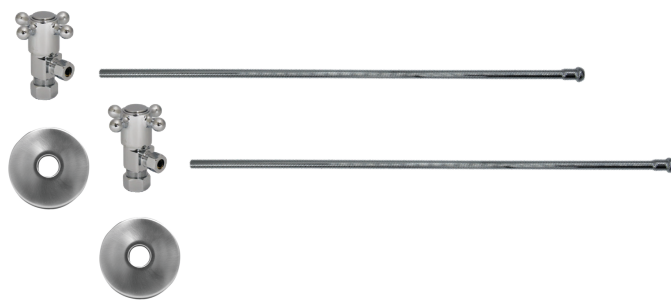

1/2" Compression (5/8" O.D.) Inlet x 3/8" O.D. Compression Outlet