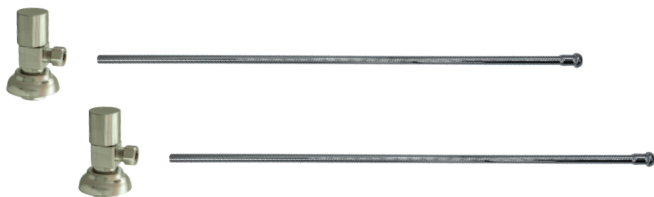

Complete Lavatory Supply Kits include everything you need to install your bathroom lavatory sink. Our lever handle angle valve is designed for a contemporary look.

- 2 - MT521-NL Angle Valves
- 2 - MT432X 3/8" x 20" Rigid Supply Tubes
- 2 - MT441X Sure Grip Flanges

Group 1 Finishes

All Group 1 Finishes \$ 634

Group 2 Finishes

All Group 2 Finishes \$ 819

1/2" Compression (5/8" O.D.) Inlet x 3/8" O.D. Compression Outlet

Contemporary Round Handle with 1/4 Turn Ceramic Disc Cartridge Valve - Lead Free (Angle - No Trap)

1/2" Compression (5/8" O.D.) Inlet x 3/8" O.D. Compression Outlet

Round Handle (valve MT6004-NL)

MT6931-NL

Complete Lavatory Supply Kits include everything you need to install your bathroom lavatory sink. Our round handle angle valve is designed for a contemporary look.