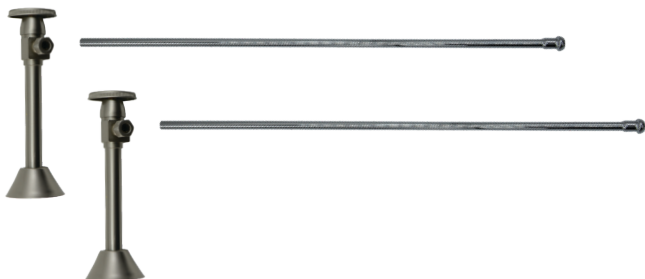

Brass Oval Handle with 1/4 Turn Ceramic Disc Cartridge Valve - Lead Free

(Sweat - Angle - No Trap)

1/2" Copper Sweat Inlet x 3/8"

O.D. Compression Outlet