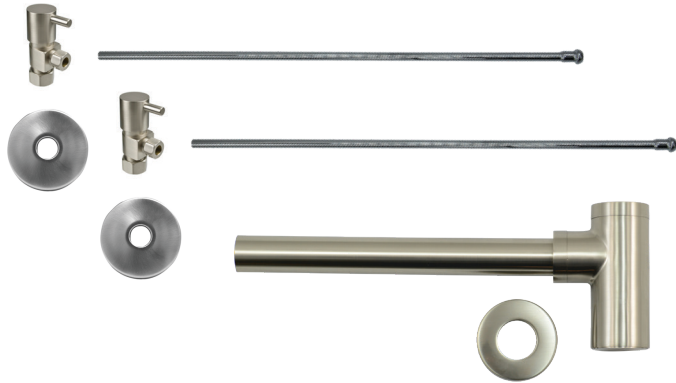

MT7000-NL

Complete Lavatory Supply with Decorative Bottle Trap Kits include everything you need to install your bathroom lavatory sink. Our lever handle angle valve is designed for a contemporary look.

- 2 - MT5003L-NL Angle Valves
- 2 - MT432X 3/8" x 20" Rigid Supply Tubes
- 2 - MT441X Sure Grip Flanges
- 1 - MT1000 1-1/4" x 1-1/4" Lavatory Trap w/ Flange

Standard Finishes

MT7000-NL/BRN	Brushed Nickel	\$ 1015
MT7000-NL/CHBRZ	Champagne Bronze	\$ 1962
MT7000-NL/CPB	Polished Chrome	\$ 746
MT7000-NL/MB	Matte Black	\$ 1498
MT7000-NL/ORB	Oil Rubbed Bronze	\$ 1281
MT7000-NL/PN	Polished Nickel	\$ 1015
MT7000-NL/ULB	Unlacquered Brass	\$ 746
MT7000-NL/VB	Venetian Bronze	\$ 1281

Group 1 Finishes

All Group 1 Finishes **\$ 1498**

Group 2 Finishes

All Group 2 Finishes **\$ 1962**

**1/2" Compression (5/8" O.D.) Inlet x
3/8" O.D. Compression Outlet**

Contemporary Lever Handle with 1/4 Turn Ceramic Disc Cartridge Valve - Lead Free (Angle - Round Bottle Trap w/ Clean-Out Plug)

1/2" Compression (5/8" O.D.) Inlet x 3/8" O.D. Compression Outlet

Lever Handle (valve MT5003L-NL)

MT9004-NL

Complete Lavatory Supply Kits with Decorative Round Bottle Trap with Clean-Out Plug include everything you need to install your bathroom lavatory sink. Our lever handle angle valve is designed for a contemporary look.