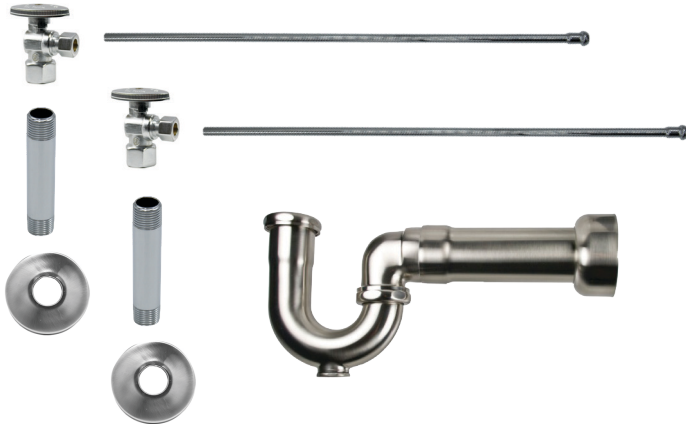

Complete Lavatory Supply Kits with New England/Massachusetts P-Trap include everything you need to install your bathroom lavatory sink. Our lever handle angle valve is designed for a contemporary look.

Group 1 Finishes

All Group 1 Finishes **\$ 1140**

Group 2 Finishes

All Group 2 Finishes **\$ 1498**

1/2" Compression (5/8" O.D.) Inlet x 3/8" O.D. Compression Outlet

Brass Oval Handle with 1/4 Turn Ball Valve - Lead Free

(Angle - New England/Massachusetts P-Trap)

1/2" Female IPS Inlet x 3/8" O.D. Compression Outlet

Oval Handle (valve MT401-NL)

MT401MASS-NL

Complete Lavatory Supply Kits with New England/Massachusetts P-Trap include everything you need to install your bathroom lavatory sink. Our oval handle angle valve is designed for a traditional look.