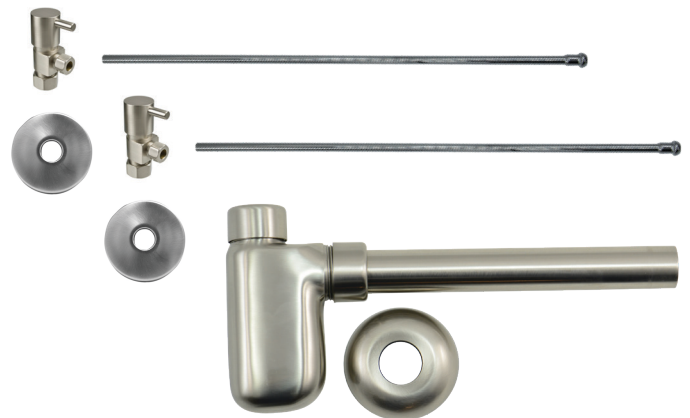

MT7000-NL

Complete Lavatory Supply with Decorative Bottle Trap Kits include everything you need to install your bathroom lavatory sink. Our lever handle angle valve is designed for a contemporary look.

- 2 - MT5003L-NL Angle Valves
- 2 - MT432X 3/8" x 20" Rigid Supply Tubes
- 2 - MT441X Sure Grip Flanges
- 1 - MT1000 1-1/4" x 1-1/4" Lavatory Trap w/ Flange

Standard Finishes

MT7000-NL/BRN	Brushed Nickel	\$ 1015
MT7000-NL/CHBRZ	Champagne Bronze	\$ 1962
MT7000-NL/CPB	Polished Chrome	\$ 746
MT7000-NL/MB	Matte Black	\$ 1498
MT7000-NL/ORB	Oil Rubbed Bronze	\$ 1281
MT7000-NL/PN	Polished Nickel	\$ 1015
MT7000-NL/ULB	Unlacquered Brass	\$ 746
MT7000-NL/VB	Venetian Bronze	\$ 1281

Group 1 Finishes

All Group 1 Finishes **\$ 1498**

Group 2 Finishes

All Group 2 Finishes **\$ 1962**

**1/2" Compression (5/8" O.D.) Inlet x
3/8" O.D. Compression Outlet**

Contemporary Lever Handle with 1/4 Turn Ceramic Disc Cartridge Valve - Lead Free (Angle - Round Bottle Trap w/ Clean-Out Plug)