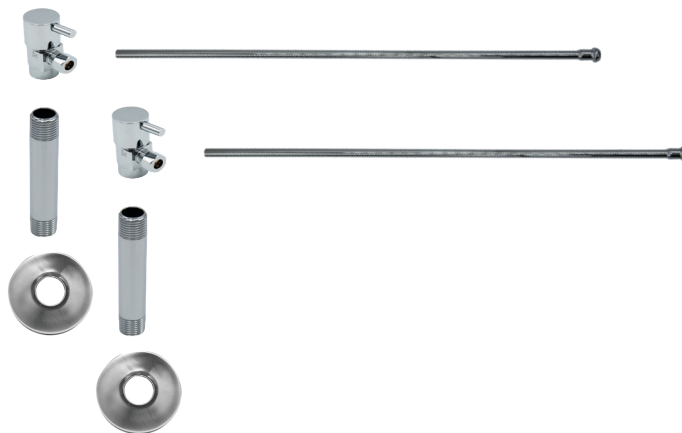

1/2" Female IPS Inlet x 3/8" O.D. Compression Outlet