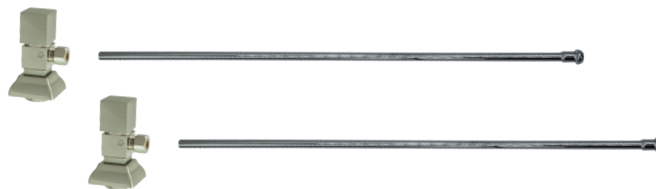

Contemporary Square Handle with 1/4 Turn Ceramic Disc Cartridge Valve - Lead Free (Angle - No Trap)

Square Handle (valve MT5004-NL)

MT5931-NL

Complete Lavatory Supply Kits include everything you need to install your bathroom lavatory sink. Our square handle angle valve is designed for a contemporary look.

- 2 - MT5004-NL Angle Valves
- 2 - MT432X 3/8" x 20" Rigid Supply Tubes

1/2" Compression (5/8" O.D.) Inlet x 3/8" O.D. Compression Outlet