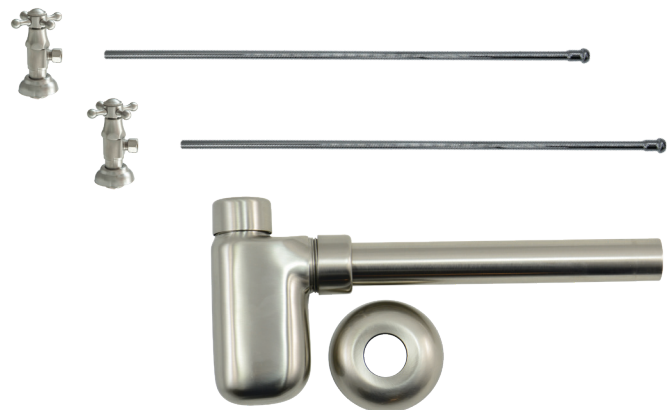

1/2" Compression (5/8" O.D.) Inlet x 3/8" O.D. Compression Outlet