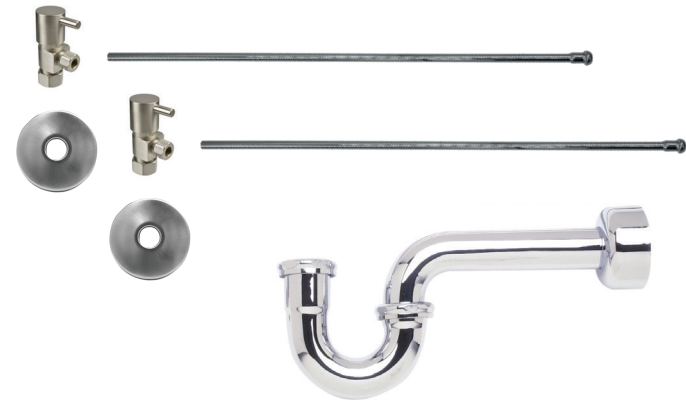

Group 1 Finishes

All Group 1 Finishes \$ 1307

Group 2 Finishes

All Group 2 Finishes \$ 1740

**1/2" Compression (5/8" O.D.) Inlet x
3/8" O.D. Compression Outlet**

Contemporary Lever Handle with 1/4 Turn Ceramic Disc Cartridge Valve - Lead Free (Angle - P-Trap 1-1/4" x 1-1/4")

1/2" Compression (5/8" O.D.) Inlet x 3/8" O.D. Compression Outlet

Lever Handle (valve MT5003L-NL)

MT7100-NL

Complete Lavatory Supply Kits with P-Trap include everything you need to install your bathroom lavatory sink. Our lever handle angle valve is designed for a contemporary look.