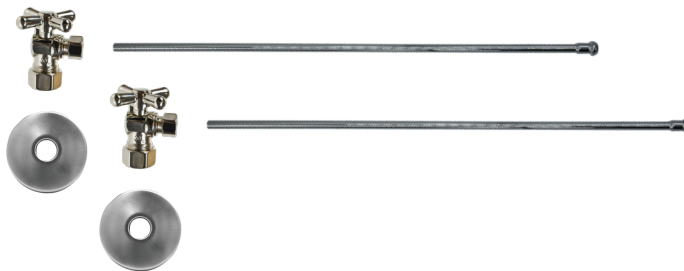

1/2" Compression (5/8" O.D.) Inlet x 3/8" O.D. Compression Outlet