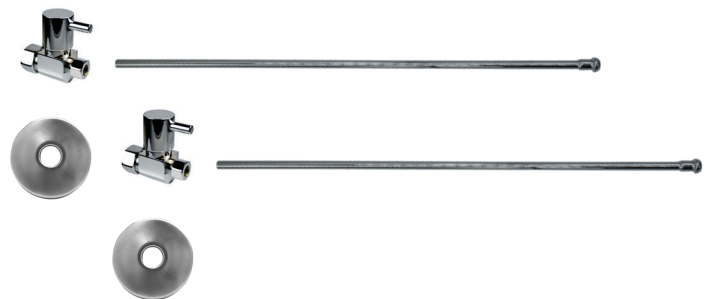

Group 2 Finishes

All Group 2 Finishes **$ 990**

**1/2" Compression (5/8" O.D.) Inlet
x 3/8" O.D. Compression Outlet**