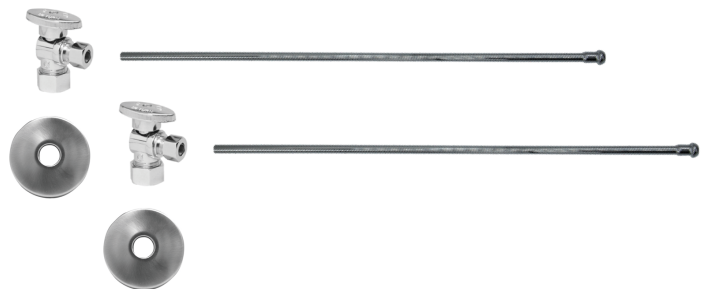

1/2" Compression (5/8" O.D.) Inlet x 3/8" O.D. Compression Outlet