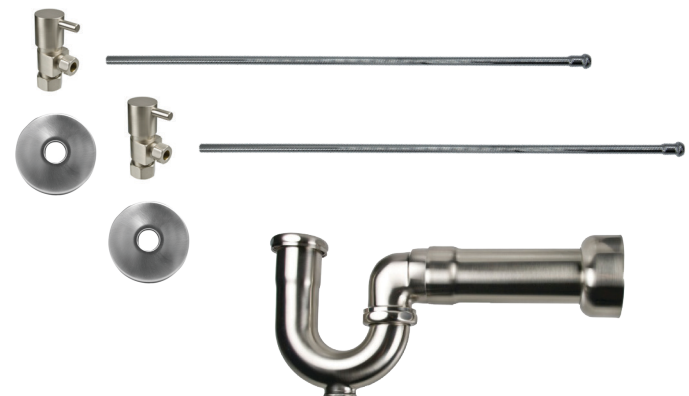

Complete Lavatory Supply Kits with New England/Massachusetts P-Trap include everything you need to install your bathroom lavatory sink. Our lever handle angle valve is designed for a contemporary look.

- 2 - MT5003L-NL Angle Valves
- 2 - MT432X 3/8" x 20" Rigid Supply Tubes
- 2 - MT441X Sure Grip Flanges
- 1 - MT304X 1-1/4" x 1-1/2" x 11" P-Trap

Standard Finishes

MT3041-NL/BRN	Brushed Nickel	\$ 836
MT3041-NL/CHBRZ	Champagne Bronze	\$ 1498
MT3041-NL/CPB	Polished Chrome	\$ 590
MT3041-NL/MB	Matte Black	\$ 1140
MT3041-NL/ORB	Oil Rubbed Bronze	\$ 960
MT3041-NL/PN	Polished Nickel	\$ 836
MT3041-NL/ULB	Unlaquered Brass	\$ 590
MT3041-NL/VB	Venetian Bronze	\$ 960

Group 1 Finishes

All Group 1 Finishes **\$ 1140**

Group 2 Finishes

All Group 2 Finishes **\$ 1498**

1/2" Compression (5/8" O.D.) Inlet x 3/8" O.D. Compression Outlet

Brass Oval Handle with 1/4 Turn Ball Valve - Lead Free