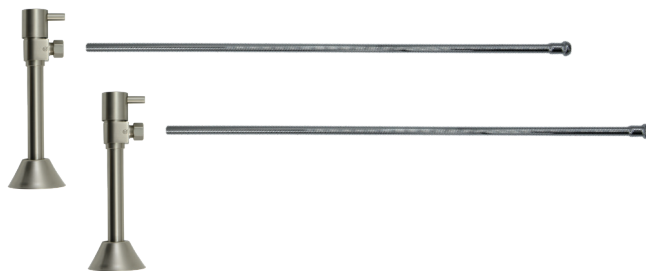

Group 1 Finishes

All Group 1 Finishes \$ 868

Group 2 Finishes

All Group 2 Finishes \$ 990

1/2" Copper Sweat Inlet x 3/8"

O.D. Compression Outlet

Brass Cross Handle with 1/4 Turn Ball Valve - Lead Free

(Cover Tube - No Trap)