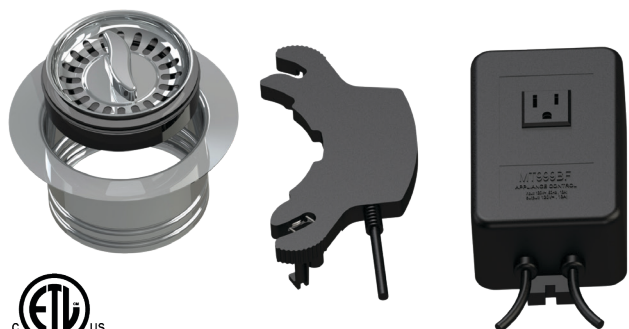

LIFETIME WARRANTY

Perfect Grind® Waste Disposer - Continuous Feed 3-Bolt Mount 1-1/4 HP

STEALTH1250 \$ 651

Features:

- Continuous Feed
- 1-1/4 HP
- 4000 RPM
- 110v
- 7.5 Amps
- 13.2 lbs
- 14-5/8" Tall X 5-5/16" Wide
- Factory Installed Power Cord Included

LIFETIME WARRANTY

Rubber Splashguard

MT568-SPLASHGUARD \$ 10
Replacement for Perfect Grind® 3-Bolt Mount Waste Disposers

Scan the QR Code to Learn More About Our New Stealth Disposers!

Batch Feed Waste Disposer System Kit

MT999BF/***

- Converts a continuous feed disposer to batch feed with no rewiring needed
- For use with Mountain Plumbing Perfect Grind® disposers only
- Dual Functionality: Can be used as a normal strainer basket when disposer is not in use
- Fully plated stainless steel strainer basket and sink flange
- Fits maximum sink thickness of 13/16"
- ETL Approved

Batch Feed Waste Disposer System Kit with 3-Bolt Mount 3/4 HP Disposer

MT777BF/***

- Converts a continuous feed disposer to batch feed with no rewiring needed
- Dual Functionality: Can be used as a normal strainer basket when disposer is not in use
- Fully plated stainless steel strainer basket and sink flange
- Fits maximum sink thickness of 13/16"
- Includes 3-Bolt Mount 3/4 HP STEALTH750 Disposer