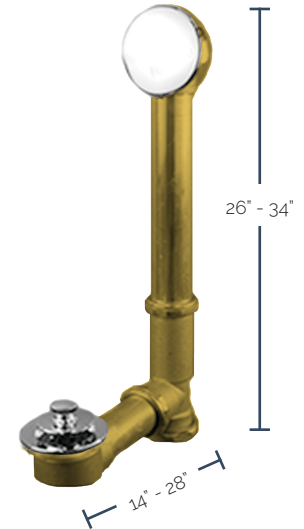

One Model Available:

- **BDR20S35-2**
Vertical Pipe 22" to 28"
Horizontal Pipe 13" to 20"

Notes:

Products Available in a Wide Selection of Finishes

CENTER DRAIN BATHTUBS WITH STANDARD ROUGH-IN

Schedule 20 Tubular Cable Operated

- Flexible Overflow Neck
Conforms to Any Bathtub Angle
- Includes Immerse Feature
- Pipe Included

One Model Available:

- **BDR20S45-2**
Vertical Pipe 22" to 28"
Horizontal Pipe 22" to 27"

Brass 17 Gauge Cable Operated

- Flexible Overflow Neck
Conforms to Any Bathtub Angle
- Pipe Included

One Model Available:

- **BDR20SBR45**
Vertical Pipe 12" to 21"
Horizontal Pipe 13" to 21"

Brass 17 Gauge with Lift & Turn

- Includes Immerse Feature
- Pipe Included