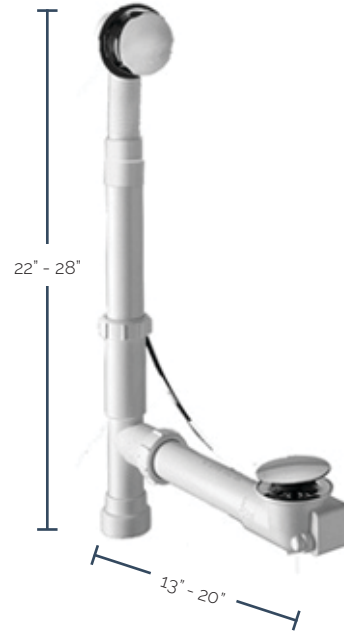

Products Available in a Wide Selection of Finishes

CENTER DRAIN BATHTUBS WITH STANDARD ROUGH-IN

Schedule 40 ABS & PVC Cable Operated

- Flexible Overflow Neck
Conforms to Any Bathtub Angle
- Includes DoubleFlex™ Adaptor
- Includes Immerse Feature
- Pipe Not Included

Two Models Available:

- **BWO40S61A2**
ABS fits tubs 36" – 45" deep
- **BWO40S61P2**
PVC fits tubs 36" – 45" deep

Schedule 20 Tubular Cable Operated

- Flexible Overflow Neck
Conforms to Any Bathtub Angle
- Includes Immerse Feature
- Pipe Included