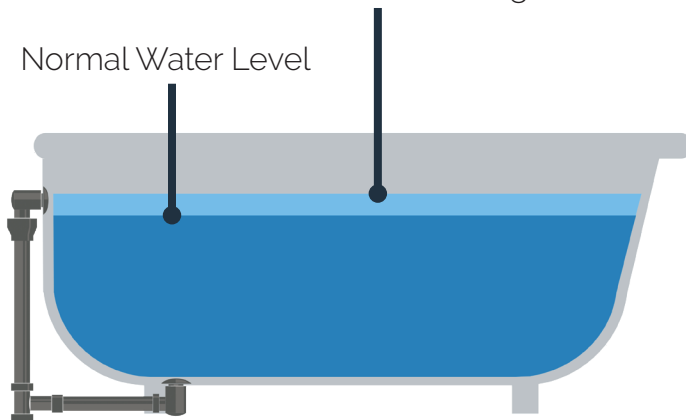

9

Walk-In Bathtubs **9**

Get the Most Out of Your Bathtub

DoubleFlex™

Bath waste installations just became faster and easier. Introducing the new Mountain DoubleFlex™, the new bath waste system that is designed to handle misalignment problems. The secret is in the patented swivel joints at the overflow head and at the sanitary tee. We first incorporated this technology over 11 years ago with a swivel joint located at the overflow head; now we have also placed a swivel joint at the sanitary tee. What this means is that there is much more flexibility to compensate for misalignment when installing the bath tub. The DoubleFlex™ is available in both PVC and ABS as well as 3 different cable lengths to be utilized on any size tub.

Water Level with Our Immerse Feature

- 2" Additional Soaking Room

Immerse Yourself

The Mountain Plumbing "Immerse" feature allows you to have the most luxurious bathing experience you've ever had! It now comes standard on all Mountain Plumbing Products cable drains, allowing you to indulge in a more lavish bathing experience. The expertly engineered overflow has been developed for your tub to accommodate a near additional 2 inches of water. To fully take advantage of the immerse feature, simply fill your tub to the height you have been familiar with. Once seated and relaxed in your tub, the amount of displaced water will rise by approximately 2 inches and remain at this level. This additional water depth added to your tub will allow for you to be fully submerged, covering up your bare shoulders, and resulting in a more luxurious bath. It is the ultimate in getting the most out of your bathtub.