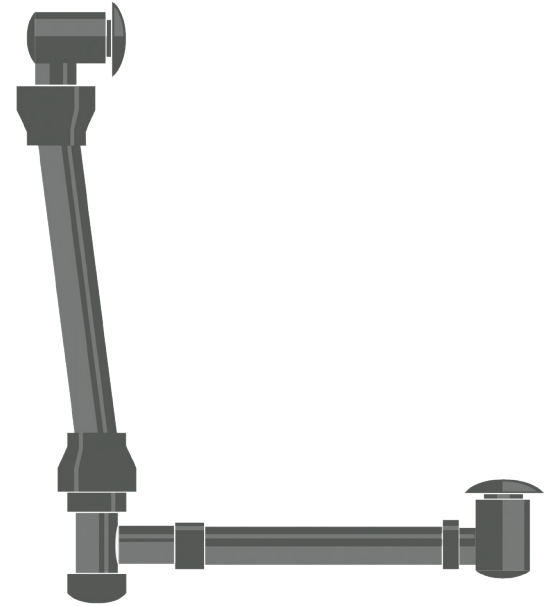

9

Walk-In Bathtubs **9**

Get the Most Out of Your Bathtub

DoubleFlex™

Bath waste installations just became faster and easier. Introducing the new Mountain DoubleFlex™, the new bath waste system that is designed to handle misalignment problems. The secret is in the patented swivel joints at the overflow head and at the sanitary tee. We first incorporated this technology over 11 years ago with a swivel joint located at the overflow head; now we have also placed a swivel joint at the sanitary tee. What this means is that there is much more flexibility to compensate for misalignment when installing the bath tub. The DoubleFlex™ is available in both PVC and ABS as well as 3 different cable lengths to be utilized on any size tub.

Water Level with Our Immerse Feature

- 2" Additional Soaking Room

Immerse Yourself

The Mountain Plumbing "Immerse" feature allows you to have the most luxurious bathing experience you've ever had! It now comes standard on all Mountain Plumbing Products cable drains, allowing you to indulge in a more lavish bathing experience. The expertly engineered overflow has been developed for your tub to accommodate a near additional 2 inches of water. To fully take advantage of the immerse feature, simply fill your tub to the height you have been familiar with. Once seated and relaxed in your tub, the amount of displaced water will rise by approximately 2 inches and remain at this level. This additional water depth added to your tub will allow for you to be fully submerged, covering up your bare shoulders, and resulting in a more luxurious bath. It is the ultimate in getting the most out of your bathtub.