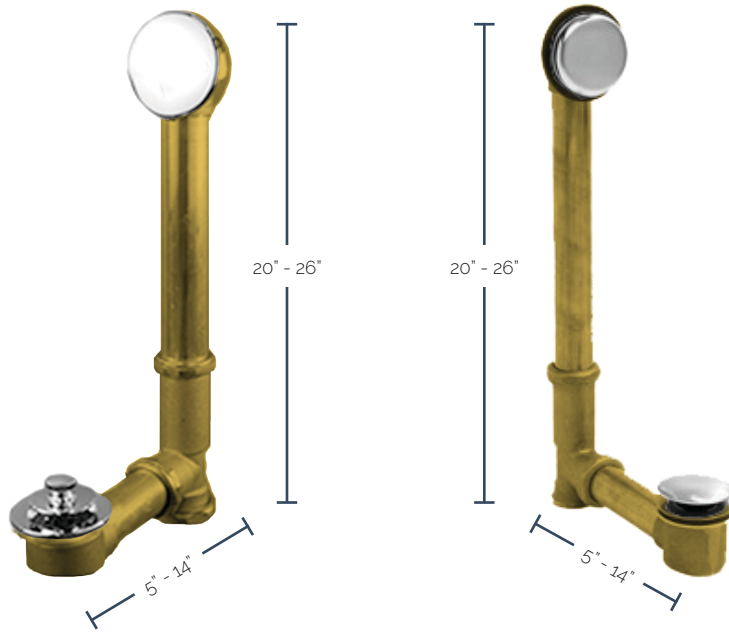

- Flexible Overflow Neck
Conforms to Any Bathtub Angle
- Includes Immerse Feature
- Pipe Included

Three Models Available:

- **BDR20S22-2**
Vertical pipe 12" to 22"
Horizontal pipe 7" to 12"
- **BDR20S27-2**
Vertical pipe 22" to 28"
Horizontal pipe 7" to 22"
- **BDR20S35-2**
Vertical pipe 22" to 28"
Horizontal pipe 13" to 20"

Brass 17 Gauge Cable Operated

- Flexible Overflow Neck
Conforms to Any Bathtub Angle
- Includes Immerse Feature
- Pipe Included

Two Models Available:

- **BDR20SBR22**
Vertical pipe 12" to 22"
Horizontal pipe 7" to 13"
- **BDR20SBR27**
Vertical pipe 12" to 27"
Horizontal pipe 7" to 13"

Notes:

Products Available in a Wide Selection of Finishes

STANDARD DRAIN ROUGH-IN

Brass 17 Gauge with Lift & Turn

- Includes Immerse Feature
- Pipe Included

One Model Available:

- **BDWUNLT22**
Vertical pipe 20" to 26"
Horizontal pipe 5" to 14"