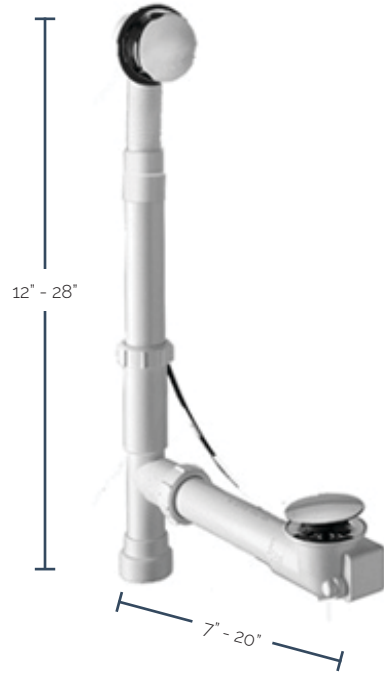

9

Walk-In Bathtubs **9**

Get the Most Out of Your Bathtub

DoubleFlex™

Bath waste installations just became faster and easier. Introducing the new Mountain DoubleFlex™, the new bath waste system that is designed to handle misalignment problems. The secret is in the patented swivel joints at the overflow head and at the sanitary tee. We first incorporated this technology over 11 years ago with a swivel joint located at the overflow head; now we have also placed a swivel joint at the sanitary tee. What this means is that there is much more flexibility to compensate for misalignment when installing the bath tub. The DoubleFlex™ is available in both PVC and ABS as well as 3 different cable lengths to be utilized on any size tub.

Water Level with Our Immerse Feature

- 2" Additional Soaking Room

Immerse Yourself

The Mountain Plumbing "Immerse" feature allows you to have the most luxurious bathing experience you've ever had! It now comes standard on all Mountain Plumbing Products cable drains, allowing you to indulge in a more lavish bathing experience. The expertly engineered overflow has been developed for your tub to accommodate a near additional 2 inches of water. To fully take advantage of the immerse feature, simply fill your tub to the height you have been familiar with. Once seated and relaxed in your tub, the amount of displaced water will rise by approximately 2 inches and remain at this level. This additional water depth added to your tub will allow for you to be fully submerged, covering up your bare shoulders, and resulting in a more luxurious bath. It is the ultimate in getting the most out of your bathtub.

STANDARD DRAIN ROUGH-IN

Schedule 40 ABS & PVC Cable Operated

- Flexible Overflow Neck
Conforms to Any Bathtub Angle
- Includes DoubleFlex™ Adaptor
- Includes Immerse Feature
- Pipe Not Included

Four Models Available: