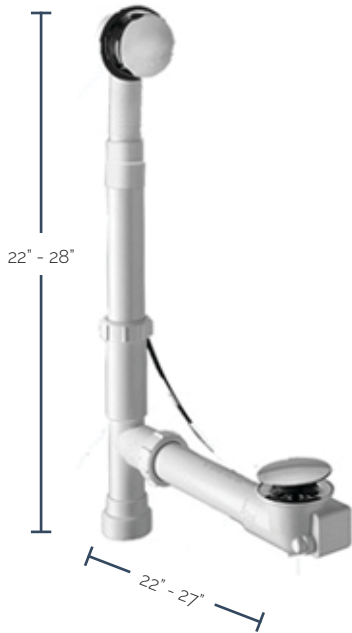

CENTER DRAIN BATHTUBS WITH STANDARD ROUGH-IN

Schedule 20 Tubular Cable Operated

- Flexible Overflow Neck
  Conforms to Any Bathtub Angle
- Includes Immerse Feature
- Pipe Included

One Model Available:

- **BDR20S45-2**
  Vertical Pipe 22" to 28"
  Horizontal Pipe 22" to 27"