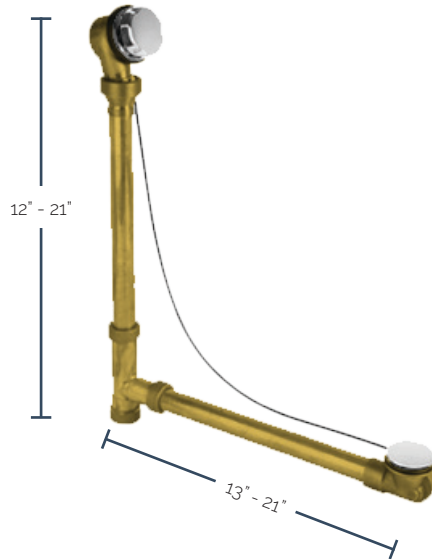

Two Models Available:

- **BWO40S61A2**
ABS fits tubs 36" – 45" deep
- **BWO40S61P2**
PVC fits tubs 36" – 45" deep

Schedule 20 Tubular Cable Operated

- Flexible Overflow Neck
Conforms to Any Bathtub Angle
- Includes Immerse Feature
- Pipe Included

One Model Available:

- **BDR20S35-2**
Vertical Pipe 22" to 28"
Horizontal Pipe 13" to 20"

Notes:

Products Available in a Wide Selection of Finishes

CENTER DRAIN BATHTUBS WITH STANDARD ROUGH-IN

Schedule 20 Tubular Cable Operated

- Flexible Overflow Neck
Conforms to Any Bathtub Angle
- Includes Immerse Feature
- Pipe Included

One Model Available:

- **BDR20S45-2**
Vertical Pipe 22" to 28"
Horizontal Pipe 22" to 27"

Brass 17 Gauge Cable Operated

- Flexible Overflow Neck
Conforms to Any Bathtub Angle
- Pipe Included

One Model Available:

- **BDR20SBR45**
Vertical Pipe 12" to 21"
Horizontal Pipe 13" to 21"

Brass 17 Gauge with Lift & Turn

- Includes Immerse Feature
- Pipe Included