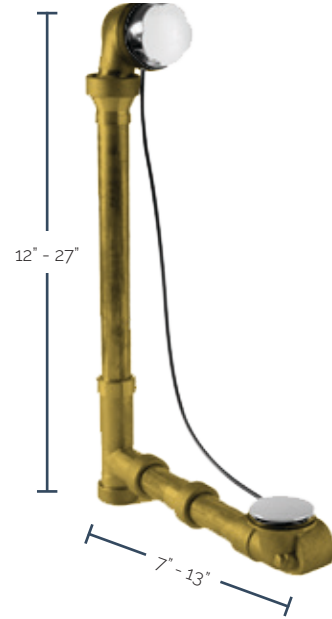

9

Walk-In Bathtubs **9**

Get the Most Out of Your Bathtub

DoubleFlex™

Bath waste installations just became faster and easier. Introducing the new Mountain DoubleFlex™, the new bath waste system that is designed to handle misalignment problems. The secret is in the patented swivel joints at the overflow head and at the sanitary tee. We first incorporated this technology over 11 years ago with a swivel joint located at the overflow head; now we have also placed a swivel joint at the sanitary tee. What this means is that there is much more flexibility to compensate for misalignment when installing the bath tub. The DoubleFlex™ is available in both PVC and ABS as well as 3 different cable lengths to be utilized on any size tub.

Water Level with Our Immerse Feature

- 2" Additional Soaking Room

Immerse Yourself

The Mountain Plumbing "Immerse" feature allows you to have the most luxurious bathing experience you've ever had! It now comes standard on all Mountain Plumbing Products cable drains, allowing you to indulge in a more lavish bathing experience. The expertly engineered overflow has been developed for your tub to accommodate a near additional 2 inches of water. To fully take advantage of the immerse feature, simply fill your tub to the height you have been familiar with. Once seated and relaxed in your tub, the amount of displaced water will rise by approximately 2 inches and remain at this level. This additional water depth added to your tub will allow for you to be fully submerged, covering up your bare shoulders, and resulting in a more luxurious bath. It is the ultimate in getting the most out of your bathtub.

STANDARD DRAIN ROUGH-IN

Schedule 40 ABS & PVC Cable Operated

- Flexible Overflow Neck
Conforms to Any Bathtub Angle
- Includes DoubleFlex™ Adaptor
- Includes Immerse Feature
- Pipe Not Included

Four Models Available: