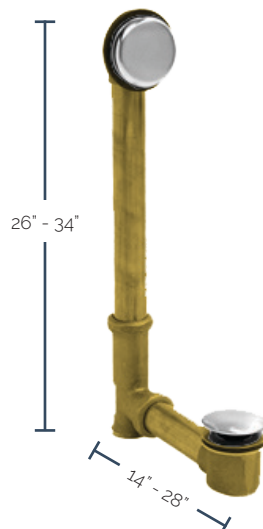

- Flexible Overflow Neck
Conforms to Any Bathtub Angle
- Includes Immerse Feature
- Pipe Included

One Model Available:

- **BDR20S45-2**
Vertical Pipe 22" to 28"
Horizontal Pipe 22" to 27"

Brass 17 Gauge Cable Operated

- Flexible Overflow Neck
Conforms to Any Bathtub Angle
- Pipe Included

One Model Available:

- **BDR20SBR45**
Vertical Pipe 12" to 21"
Horizontal Pipe 13" to 21"

Brass 17 Gauge with Lift & Turn

- Includes Immerse Feature
- Pipe Included

One Model Available:

- **BDWUNLT45**
Vertical Pipe 26" to 34"
Horizontal Pipe 14" to 28"

Brass 17 Gauge with EZ-Click™

- Soft Toe Touch
- Includes Immerse Feature
- Pipe Included

One Model Available:

- **BDWUNV45**
Vertical Pipe 26" to 34"
Horizontal Pipe 14" to 28"

Products Available in a Wide Selection of Finishes

FREESTANDING BATHTUBS WITH EXPOSED BATH WASTE & OVERFLOW

Traditional Clawfoot Style with Plug & Chain and EZ-Click™

- Completely Plated 17 Gauge Brass Construction
- Includes both Plug & Chain and EZ-Click™ Soft Toe Touch
- Rigid Overflow Neck
- Pipe Included