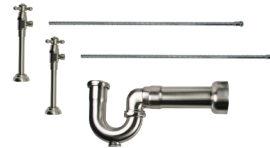

MT18-8P

10" Traditional Round Rain
Head with Air-Injected Ball
Joint for Shower Head

MT18-10P

Limited Quantities Available

Supply Kits and Parts

Corrugated Supply Tube -
15" For Toilet or Lavatory

MT426X

12" Supply Cover Sleeve

MT455X

20" Supply Cover Sleeve

MT456X

12" Supply Cover Sleeve
with Toilet Supply Line

MT465X

20" Supply Cover Sleeve
with Lavatory Supply Line

MT466X

Lavatory Supply Kit w/
Massachusetts P-Trap -
Angle Sweat - Deluxe Cross
Handle

MT8121X-NL

Lavatory Supply Kit - Angle
Sweat - Deluxe Cross
Handle

MT8123X-NL

Toilet Supply Kits

Toilet Supply Kit - Brass
Oval Handle with 1/4 Turn
Ball Valve (MT401-NL) -
Angle, Corrugated

MT473L-NL

Toilet Supply Kit - Brass
Oval Handle with 1/4 Turn
Ceramic Disc Cartridge
Valve (MT6001-NL) - Angle,
Corrugated

MT4740-NL

Toilet Supply Kit - Brass
Oval Handle with 1/4 Turn
Ball Valve (MT403-NL) -
Angle, Corrugated

MT474BO-NL

Toilet Supply Kit - Brass
Cross Handle with 1/4 Turn
Ball Valve (MT621-NL) -
Angle, Corrugated